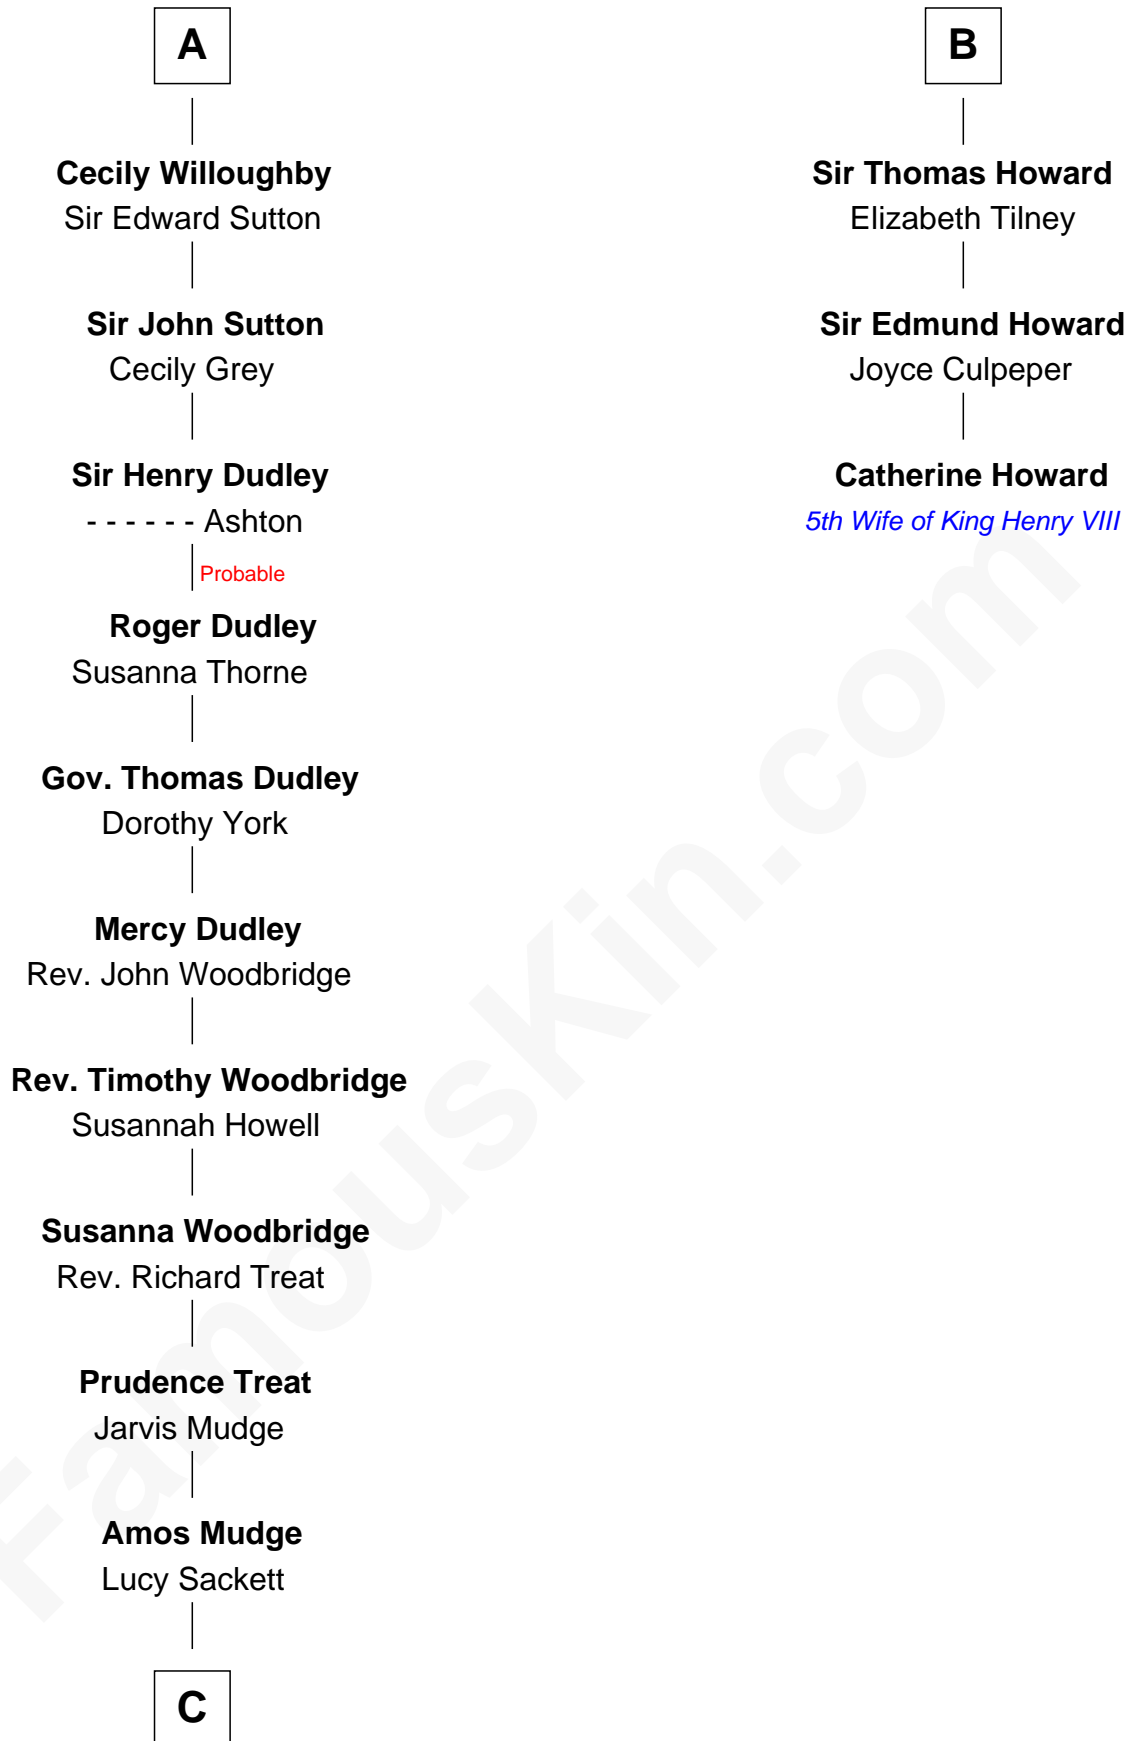

FamousKin.com Relationship Chart of

Dick Clark

Radio and TV Host

9th cousin 12 times removed of

Catherine Howard

5th Wife of King Henry VIII

Ferdinand III, King of Castile

Joanna of Ponthieu

C

—
Julia H. Mudge

George Barnard

—
George Barnard

Jane Sophia Fuller

—
Charles Fuller Barnard

Anna May Aldridge

—
Julia Fuller Barnard