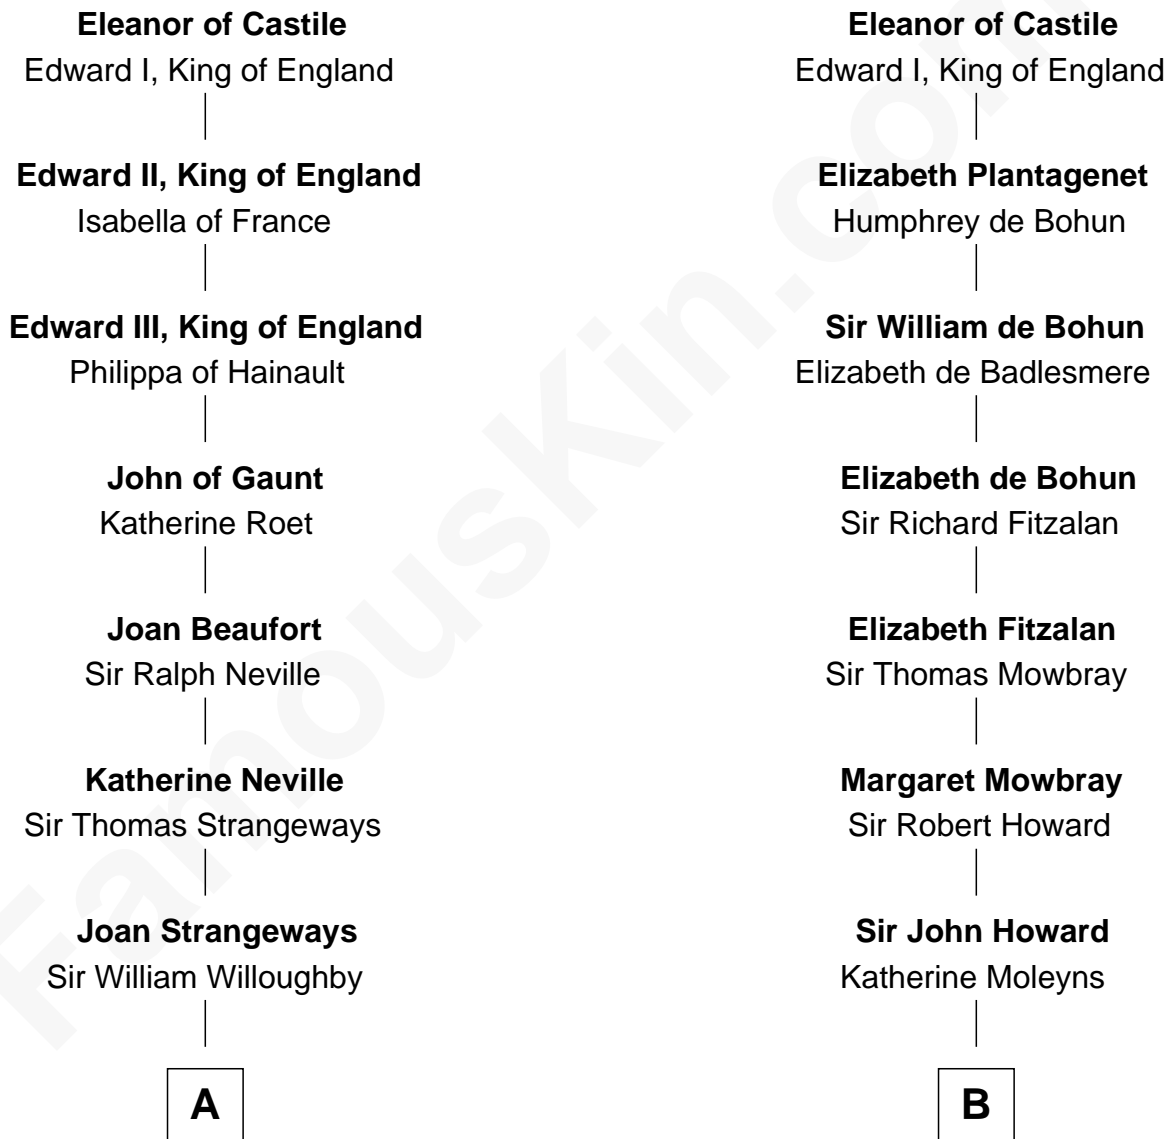

FamousKin.com Relationship Chart of

Dick Clark

Radio and TV Host

9th cousin 12 times removed of

Catherine Howard

5th Wife of King Henry VIII

Ferdinand III, King of Castile

Joanna of Ponthieu

C

—
Julia H. Mudge

George Barnard

—
George Barnard

Jane Sophia Fuller

—
Charles Fuller Barnard

Anna May Aldridge

—
Julia Fuller Barnard