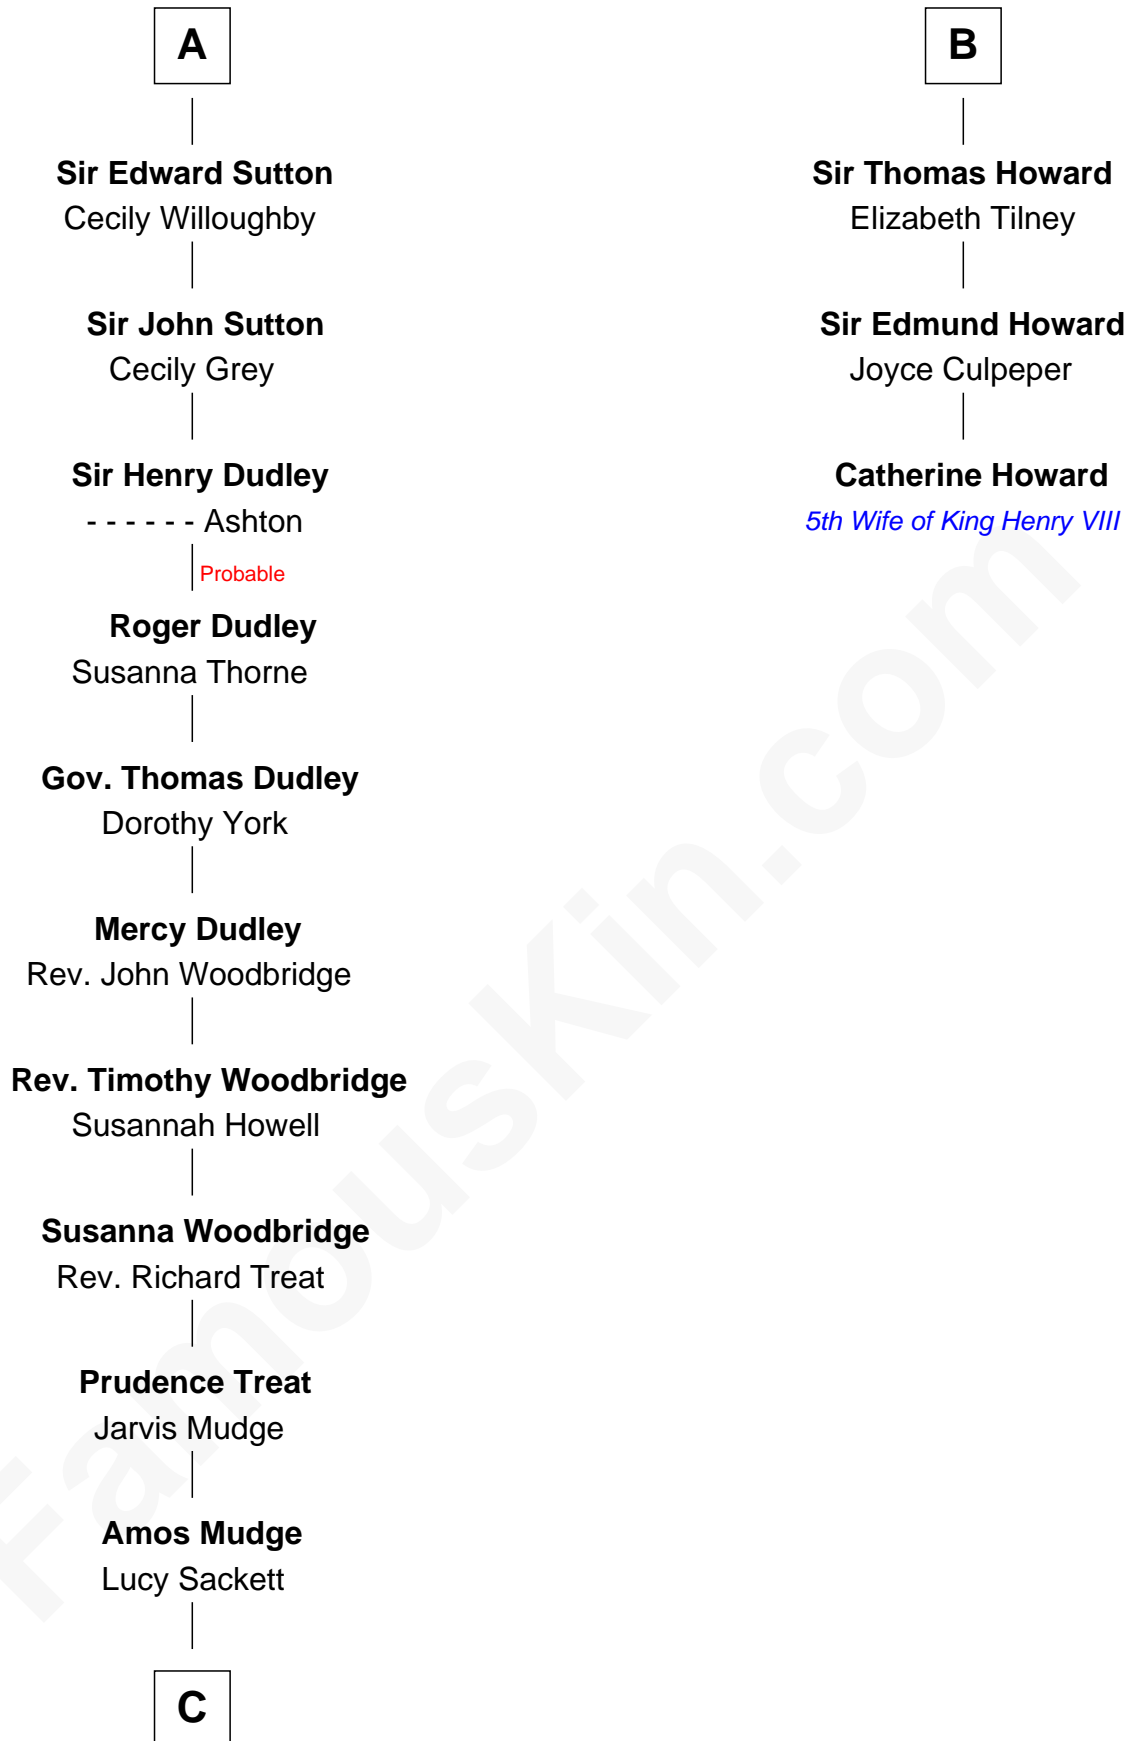

FamousKin.com Relationship Chart of

Dick Clark

Radio and TV Host

9th cousin 12 times removed of

Catherine Howard

5th Wife of King Henry VIII

John Fitzalan
Isabel de Mortimer

C

—
Julia H. Mudge

George Barnard

—
George Barnard

Jane Sophia Fuller

—
Charles Fuller Barnard

Anna May Aldridge

—
Julia Fuller Barnard

Richard Augustus Clark