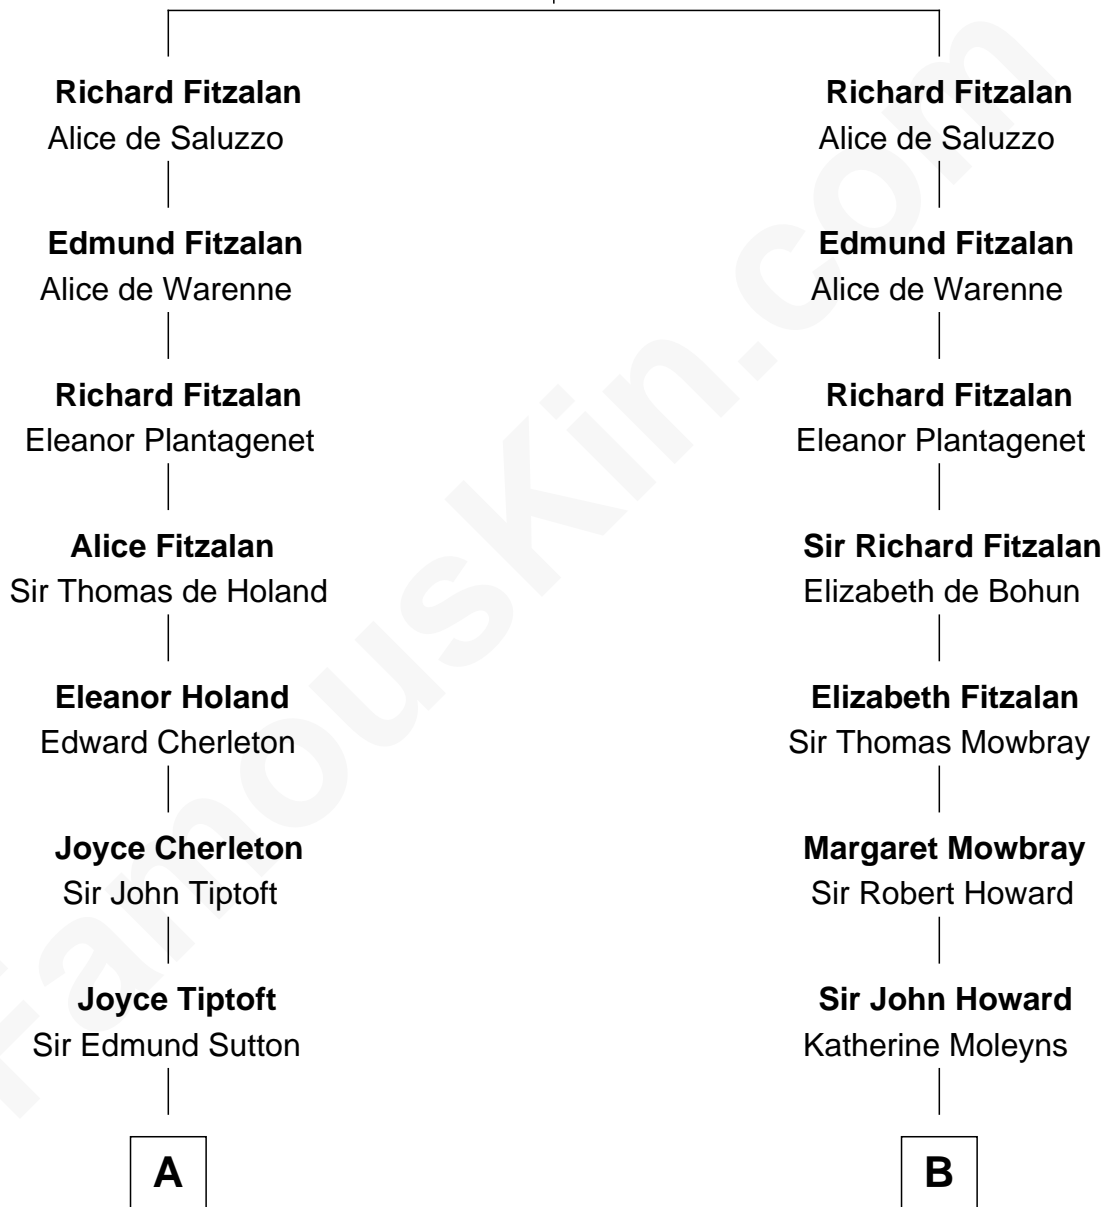

FamousKin.com Relationship Chart of

Dick Clark

Radio and TV Host

9th cousin 12 times removed of

Catherine Howard

5th Wife of King Henry VIII

John Fitzalan
Isabel de Mortimer

C

—
Julia H. Mudge

George Barnard

—
George Barnard

Jane Sophia Fuller

—
Charles Fuller Barnard

Anna May Aldridge

—
Julia Fuller Barnard

Richard Augustus Clark