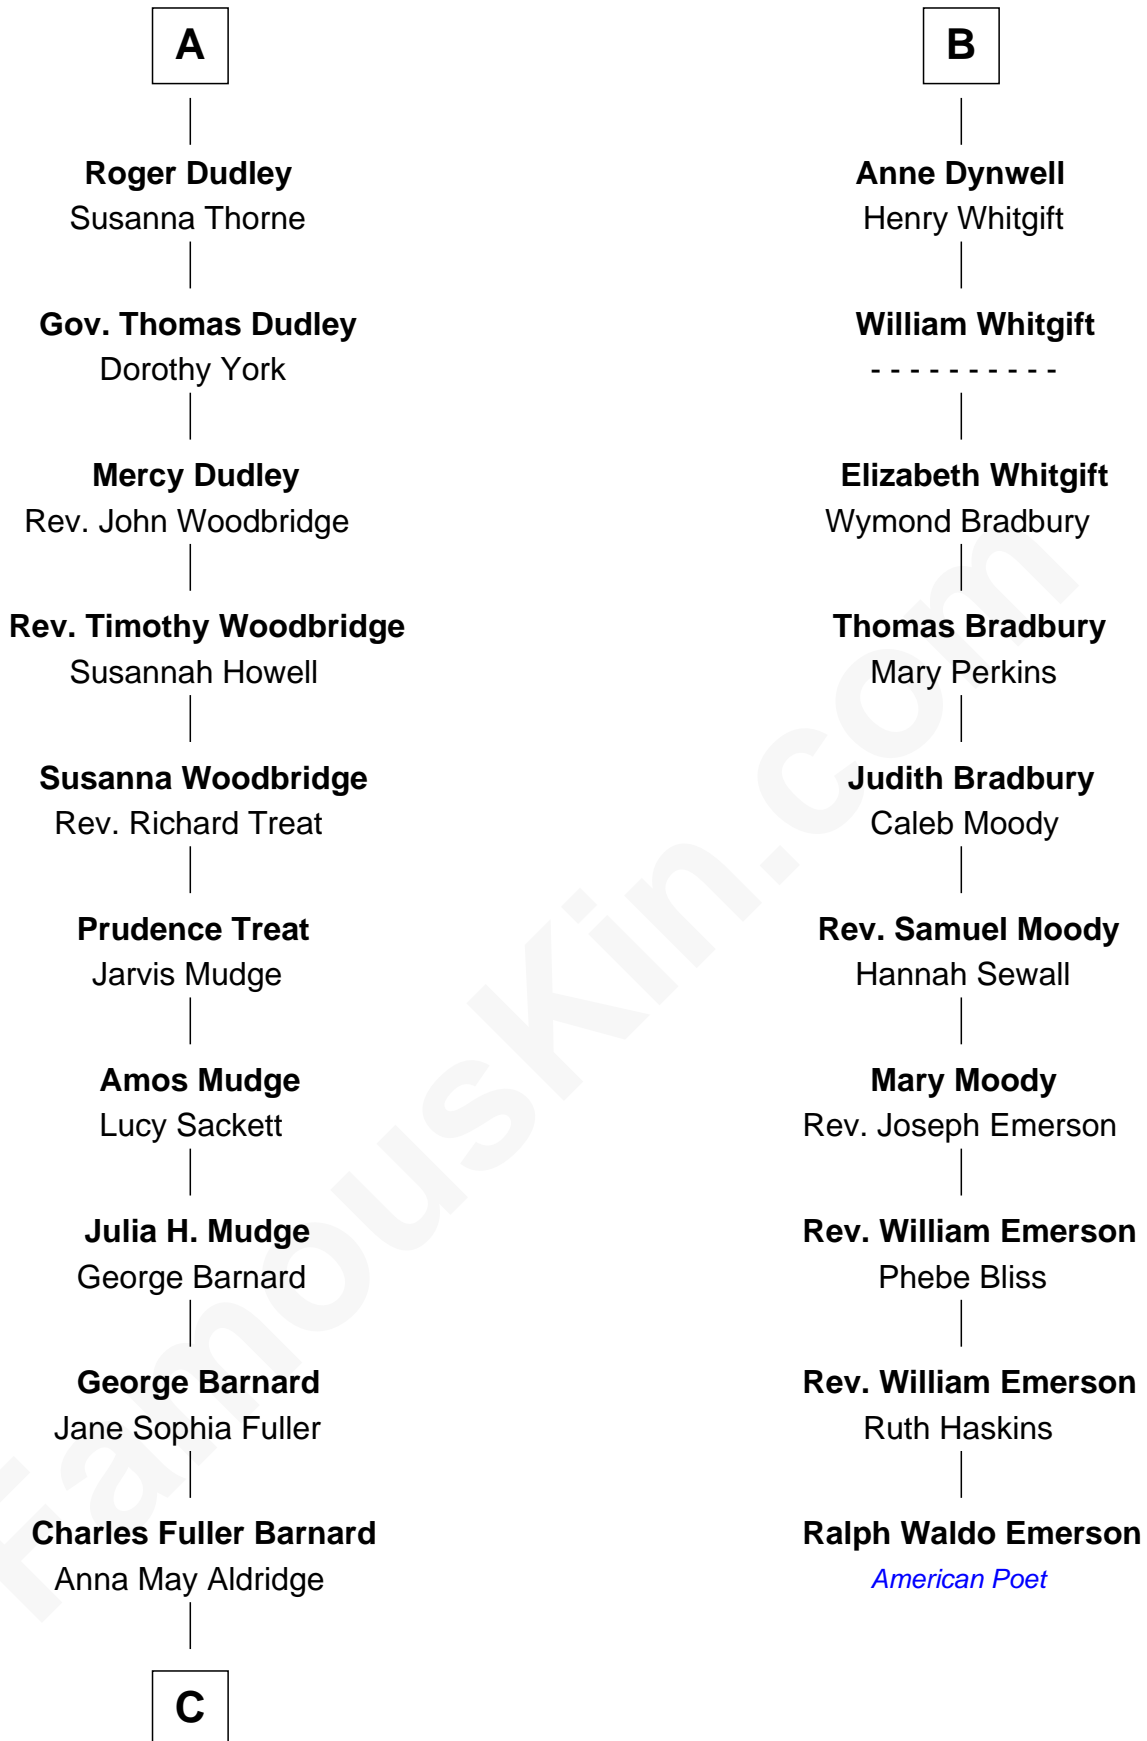

# FamousKin.com Relationship Chart of

**Dick Clark**

*Radio and TV Host*

16th cousin 2 times removed of

**Ralph Waldo Emerson**

*American Poet*

**C**

—  
**Julia Fuller Barnard**  
Richard Augustus Clark

—  
**Dick Clark**  
*Radio and TV Host*

FamousKin.com