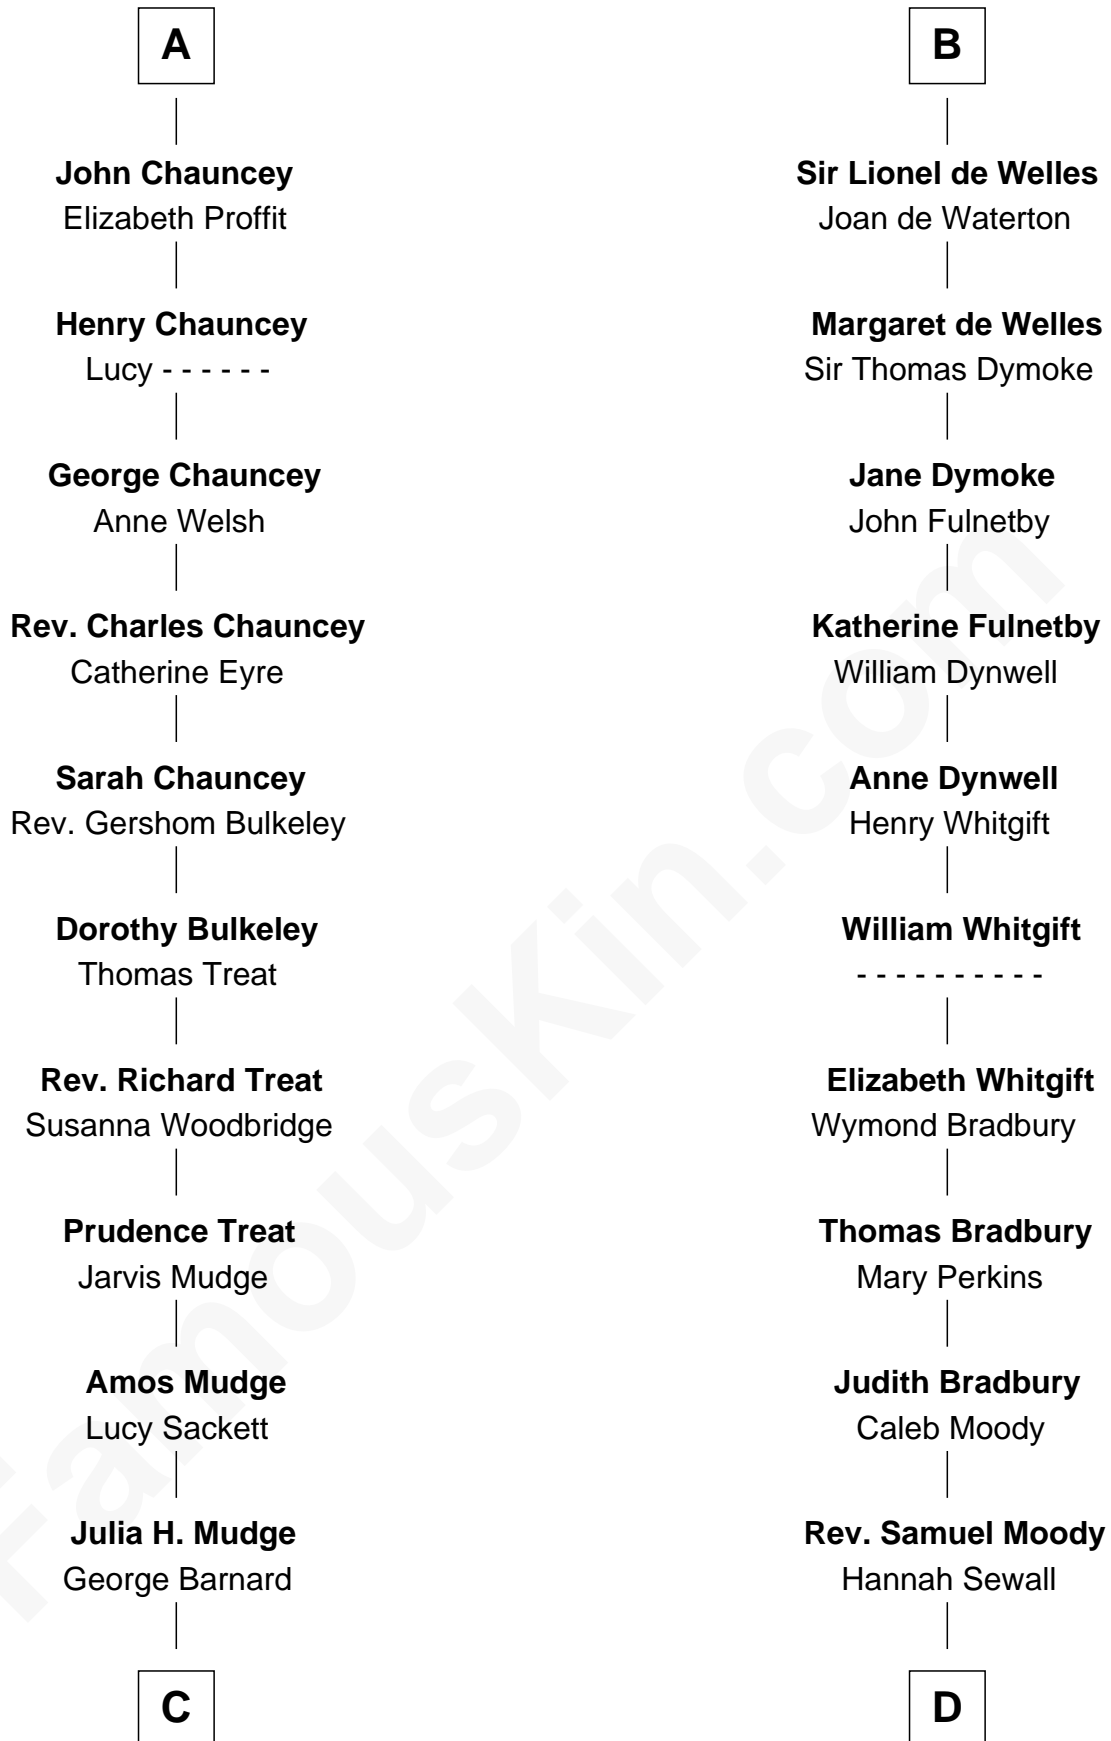

FamousKin.com Relationship Chart of

Dick Clark

Radio and TV Host

20th cousin of

Ralph Waldo Emerson

American Poet

Hugh le Bigod

Maud Marshal

C

George Barnard
Jane Sophia Fuller

Charles Fuller Barnard
Anna May Aldridge

Julia Fuller Barnard
Richard Augustus Clark

Dick Clark
Radio and TV Host

D

Mary Moody
Rev. Joseph Emerson

Rev. William Emerson
Phebe Bliss