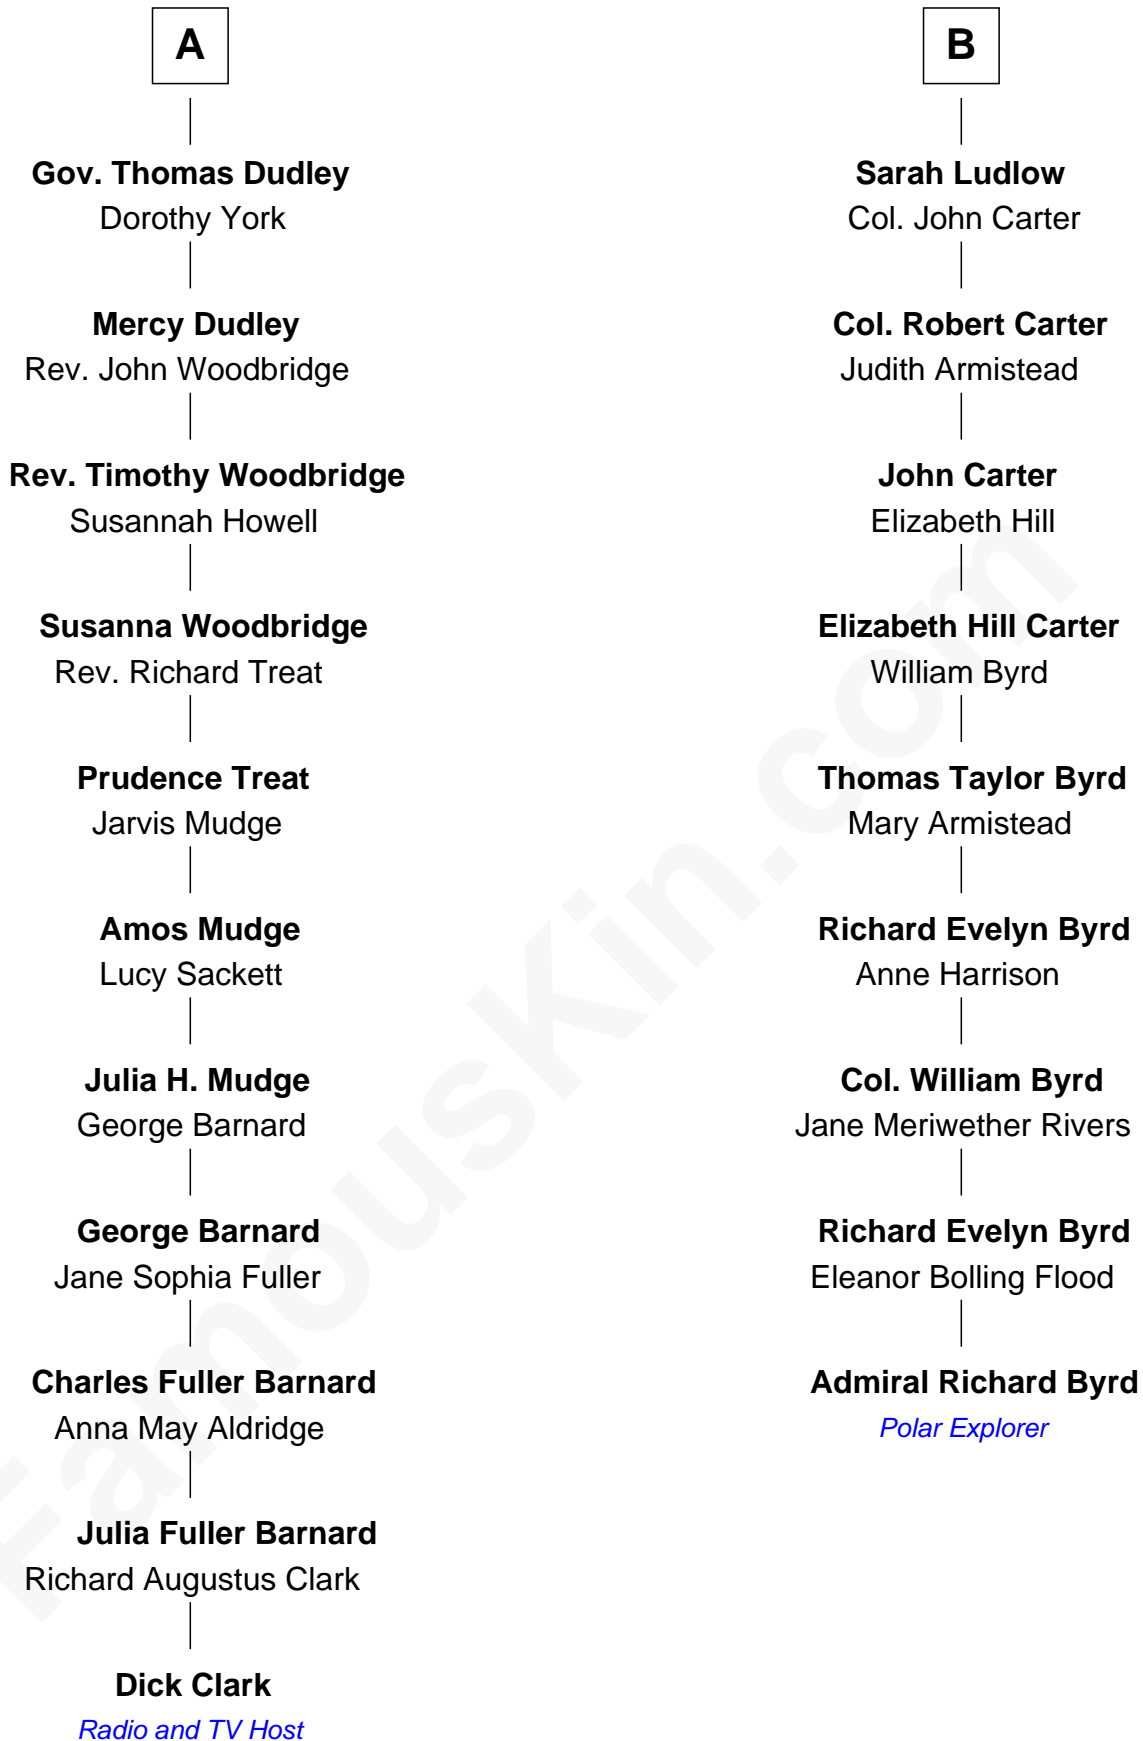

FamousKin.com Relationship Chart of

Dick Clark

Radio and TV Host

15th cousin 2 times removed of

Admiral Richard Byrd

Polar Explorer

Sir Walter Blount

Sancha de Ayala

Constance Blount

Sir John Sutton

Sir John Sutton

Elizabeth Berkeley

Sir Edmund Sutton

Joyce Tiptoft

Sir Edward Sutton

Cecily Willoughby

Sir John Sutton

Cecily Grey

Sir Henry Dudley

----- Ashton

Probable

Roger Dudley

Susanna Thorne

A

Edith Windsor

George Ludlow

Thomas Ludlow

Jane Pyle

Gabriel Ludlow

Phillis -----

B

Dick Clark photo by [Alan Light](#) (CC BY 2.0)