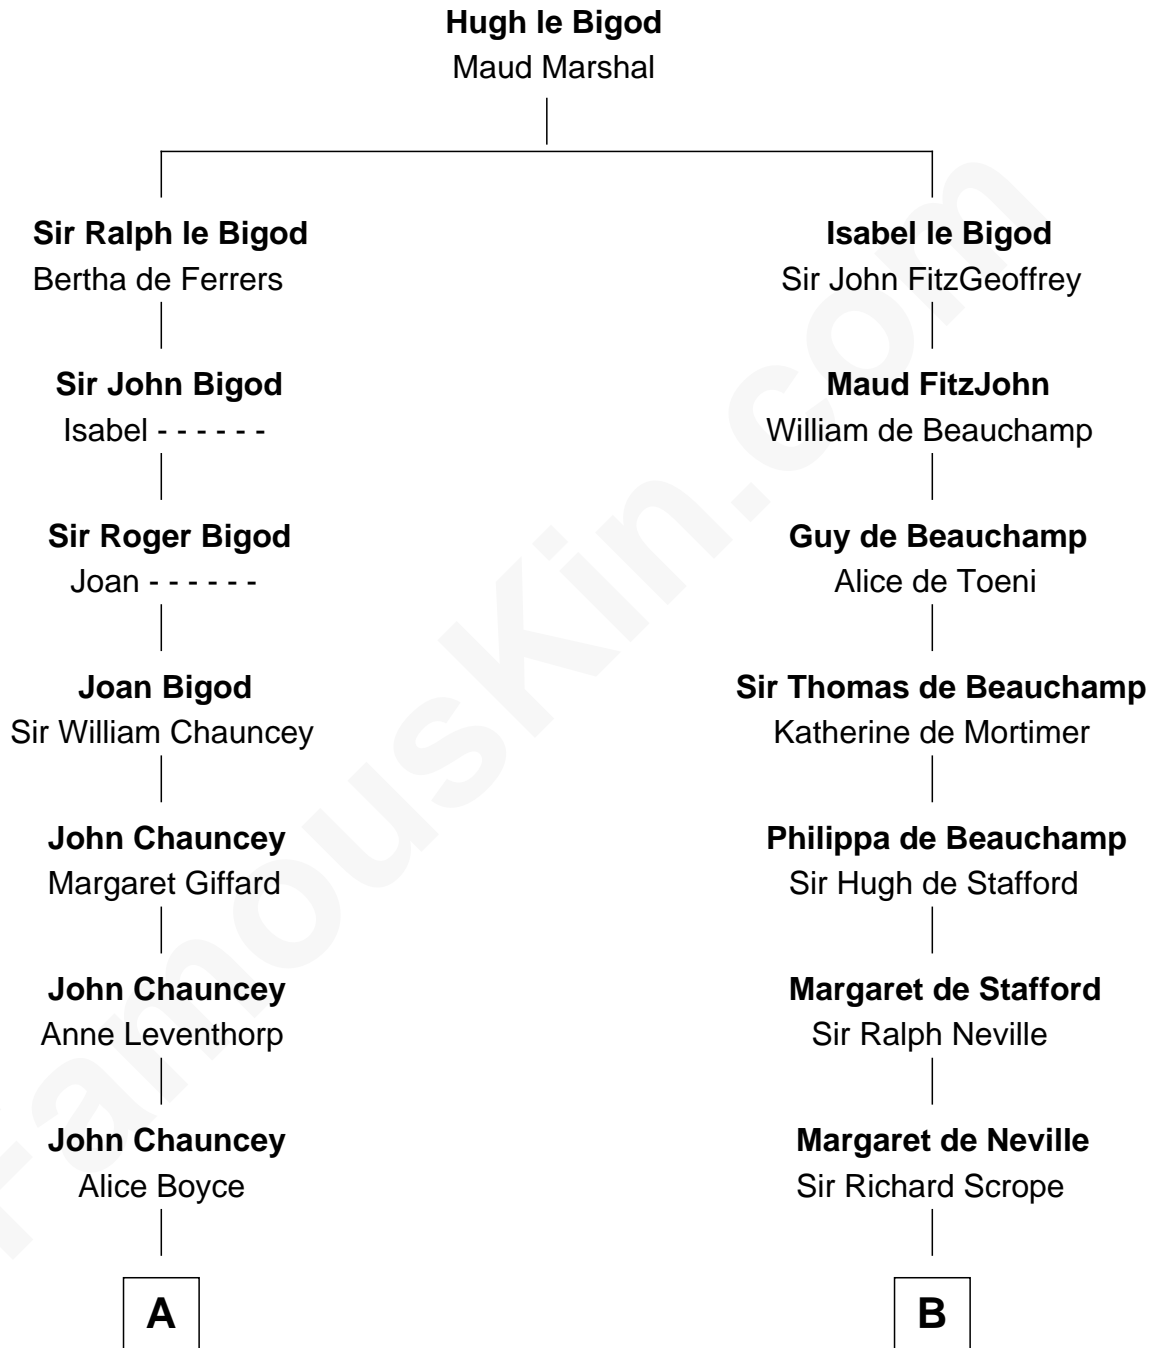

FamousKin.com Relationship Chart of

Dick Clark

Radio and TV Host

20th cousin 1 time removed of

Admiral Richard Byrd

Polar Explorer

C

George Barnard
Jane Sophia Fuller

Charles Fuller Barnard
Anna May Aldridge

Julia Fuller Barnard
Richard Augustus Clark

Dick Clark
Radio and TV Host

D

Benjamin Harrison
Evelyn Taylor Byrd

Anne Harrison
Richard Evelyn Byrd

Col. William Byrd
Jane Meriwether Rivers

Richard Evelyn Byrd
Eleanor Bolling Flood

Admiral Richard Byrd
Polar Explorer