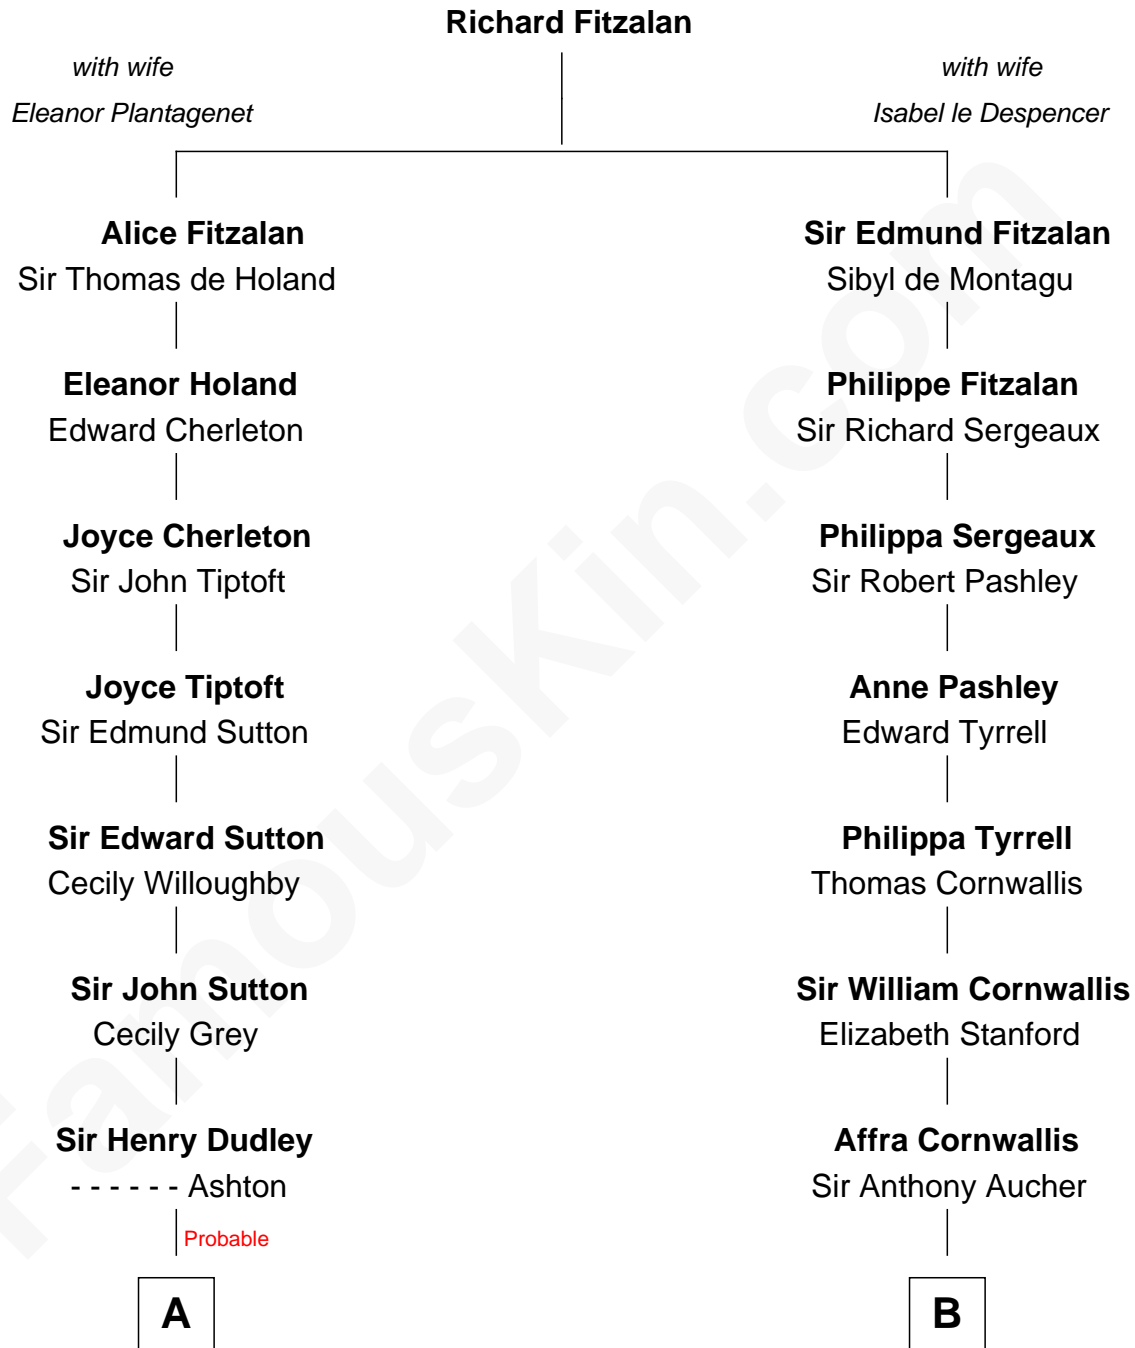

FamousKin.com Relationship Chart of

Dick Clark

Radio and TV Host

18th cousin 3 times removed of

Admiral Richard Byrd

Polar Explorer

C

Julia Fuller Barnard
Richard Augustus Clark

Dick Clark
Radio and TV Host

D

Eliza Bolling West
Dr. Joel Walker Flood

Col. Henry De La Warr Flood
Mary Elizabeth Trent

Joel Walker Flood
Ella Faulkner

Eleanor Bolling Flood
Richard Evelyn Byrd

Admiral Richard Byrd
Polar Explorer