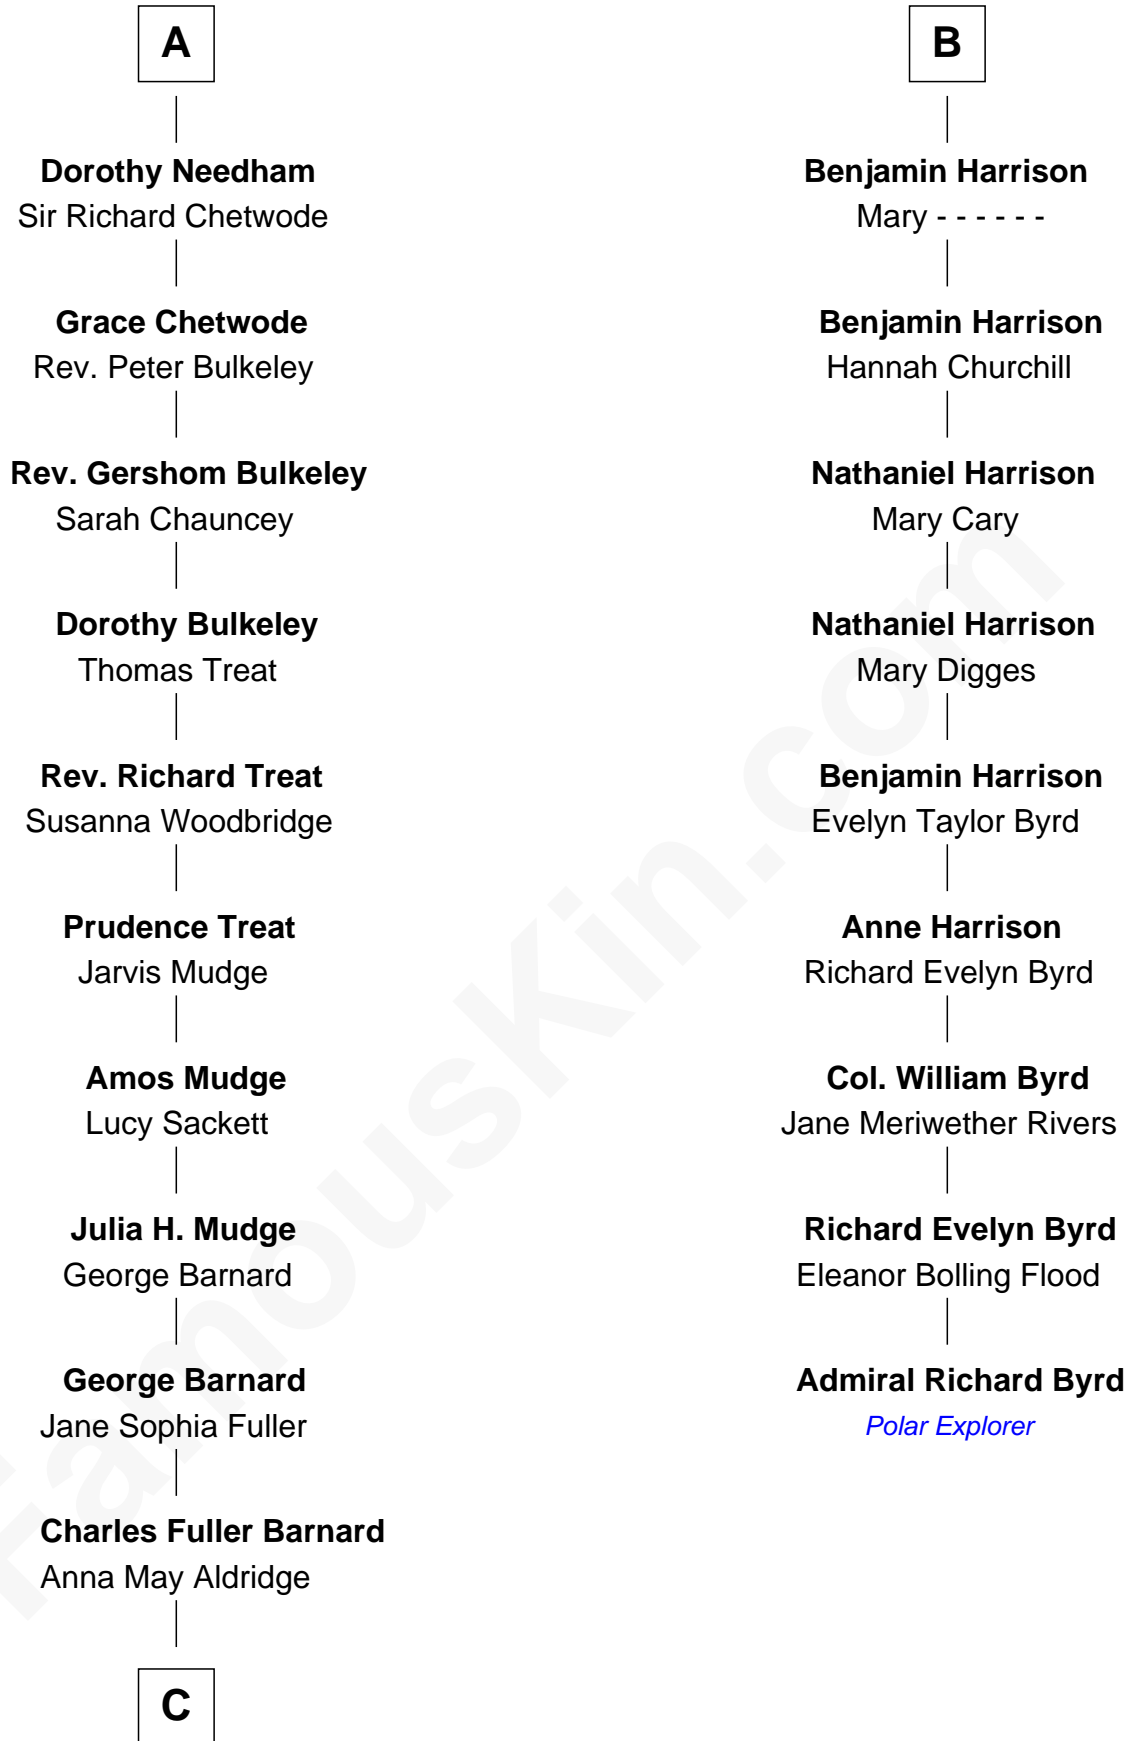

# FamousKin.com Relationship Chart of

**Dick Clark**

*Radio and TV Host*

15th cousin 3 times removed of

**Admiral Richard Byrd**

*Polar Explorer*

**Stephen le Scrope**

Margery de Welles

**Maude le Scrope**  
Sir Baldwin Freville

**Joyce Freville**  
Sir Roger Aston

**Sir Robert Aston**  
Isabel Brereton

**John Aston**  
Elizabeth Delves

**Sir John Aston**  
Joan Lyttleton

**Sir Edward Aston**  
Joan Bowles

**Frances Aston**  
Robert Needham

**A**

**John le Scrope**  
Elizabeth Chaworth

**Elizabeth le Scrope**  
Sir Henry le Scrope

**Margaret Scrope**  
John Bernard

**John Bernard**  
Margaret Daundelyn

**John Bernard**  
Cecily Muscote

**Francis Bernard**  
Alice Hazlewood

**Elizabeth Bernard**  
Thomas Harrison

Probable

**B**

**C**

—  
**Julia Fuller Barnard**  
Richard Augustus Clark

—  
**Dick Clark**  
*Radio and TV Host*

FamousKin.com