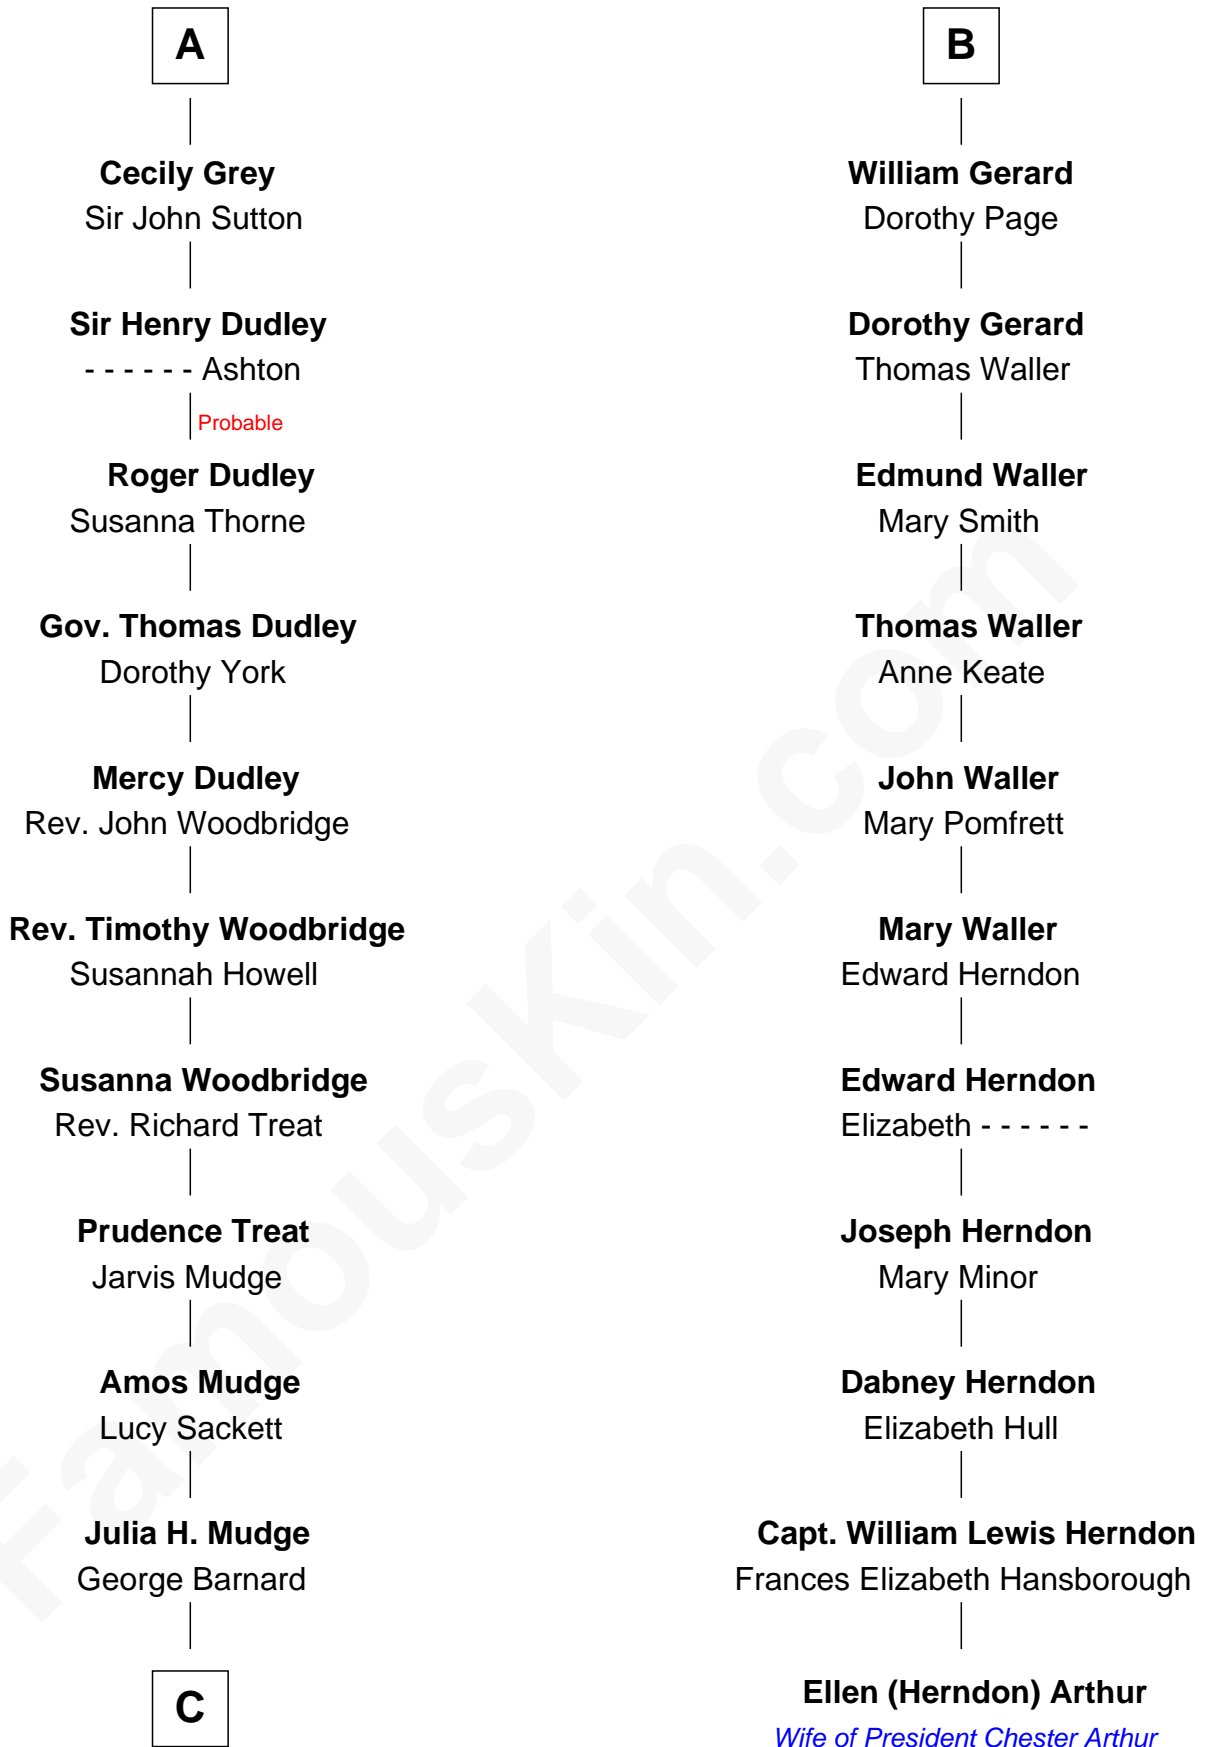

FamousKin.com Relationship Chart of

Dick Clark

Radio and TV Host

17th cousin 3 times removed of

Ellen (Herndon) Arthur

Wife of President Chester A. Arthur

C

—
George Barnard
Jane Sophia Fuller

—
Charles Fuller Barnard
Anna May Aldridge

—
Julia Fuller Barnard
Richard Augustus Clark

—
Dick Clark
Radio and TV Host

FamousKin.com