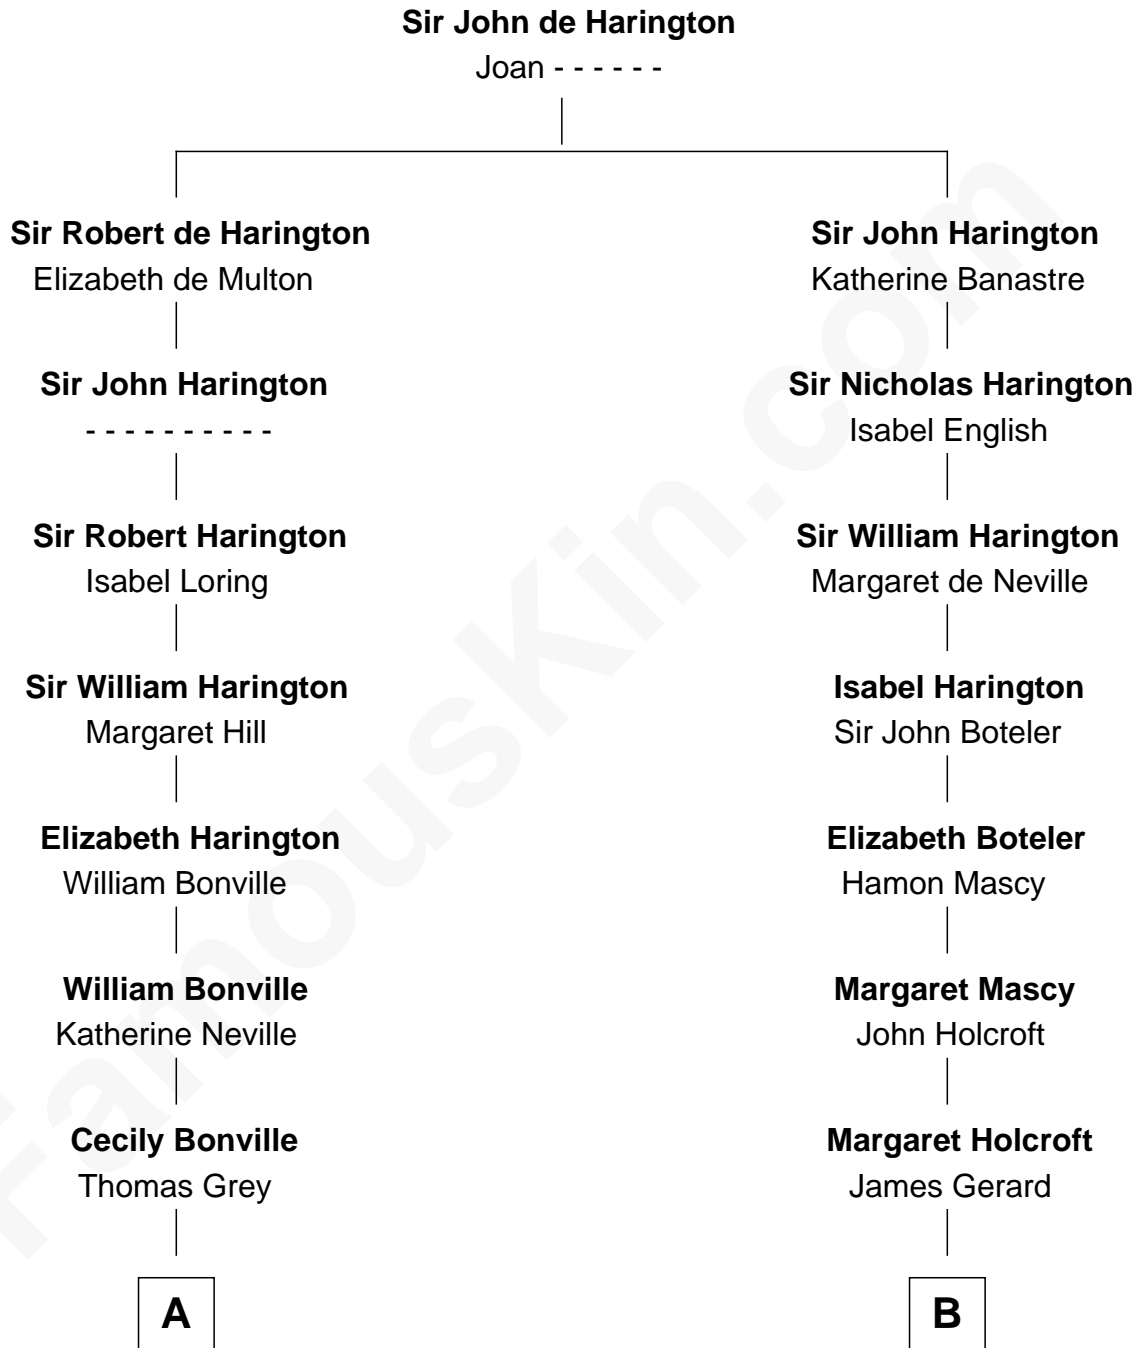

FamousKin.com Relationship Chart of

Dick Clark

Radio and TV Host

17th cousin 3 times removed of

Ellen (Herndon) Arthur

Wife of President Chester A. Arthur

C

—
George Barnard
Jane Sophia Fuller

—
Charles Fuller Barnard
Anna May Aldridge

—
Julia Fuller Barnard
Richard Augustus Clark

—
Dick Clark
Radio and TV Host

FamousKin.com