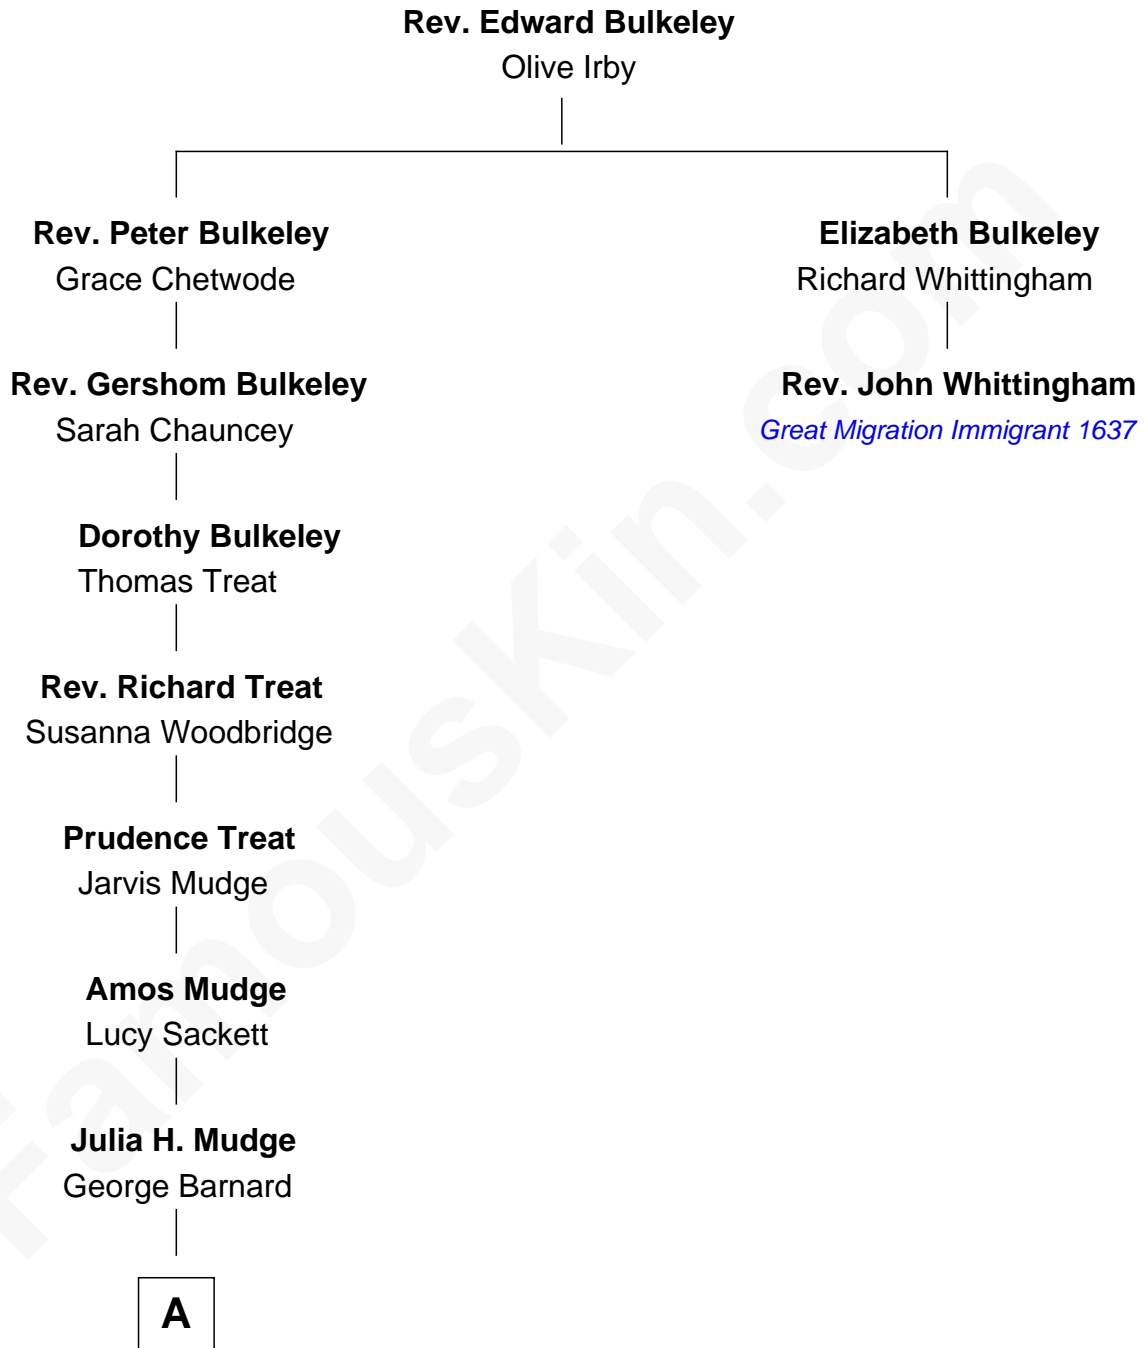

# FamousKin.com Relationship Chart of

**Dick Clark**

*Radio and TV Host*

1st cousin 9 times removed of

**Rev. John Whittingham**

*(c1616 - 1639) Great Migration Immigrant 1637*

**A**

—  
**George Barnard**  
Jane Sophia Fuller

—  
**Charles Fuller Barnard**  
Anna May Aldridge

—  
**Julia Fuller Barnard**  
Richard Augustus Clark

—  
**Dick Clark**  
*Radio and TV Host*

FamousKin.com