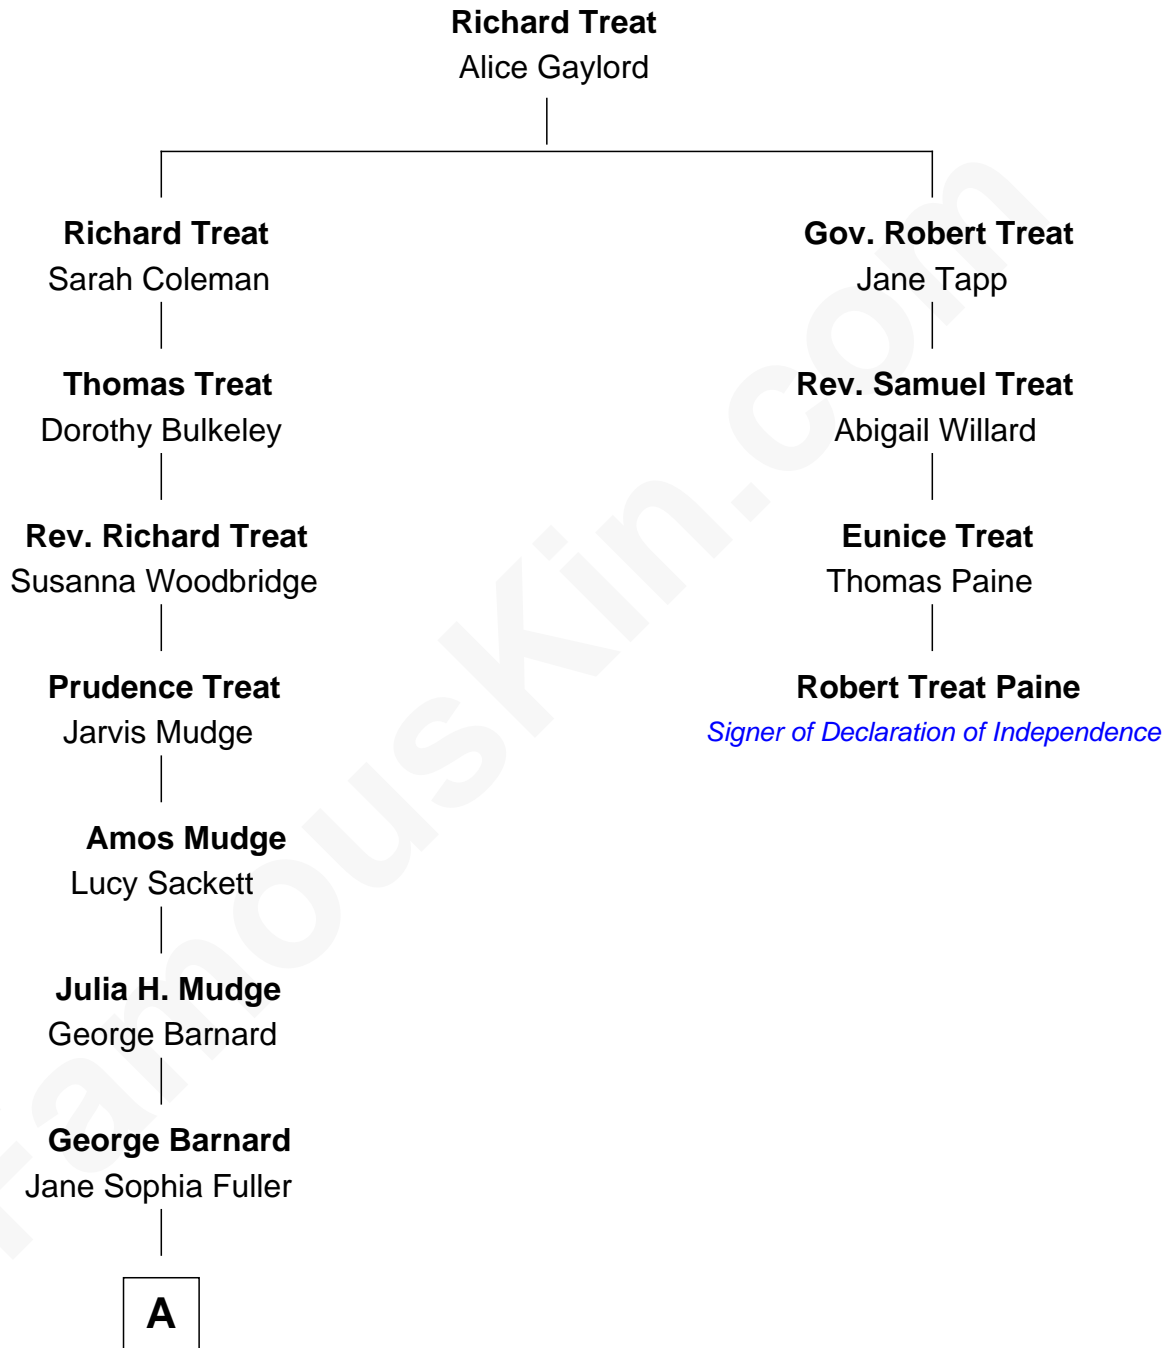

FamousKin.com Relationship Chart of

Dick Clark

Radio and TV Host

3rd cousin 6 times removed of

Robert Treat Paine

Signer of the Declaration of Independence

A

—
Charles Fuller Barnard

Anna May Aldridge

—
Julia Fuller Barnard

Richard Augustus Clark

—
Dick Clark

Radio and TV Host

FamousKin.com