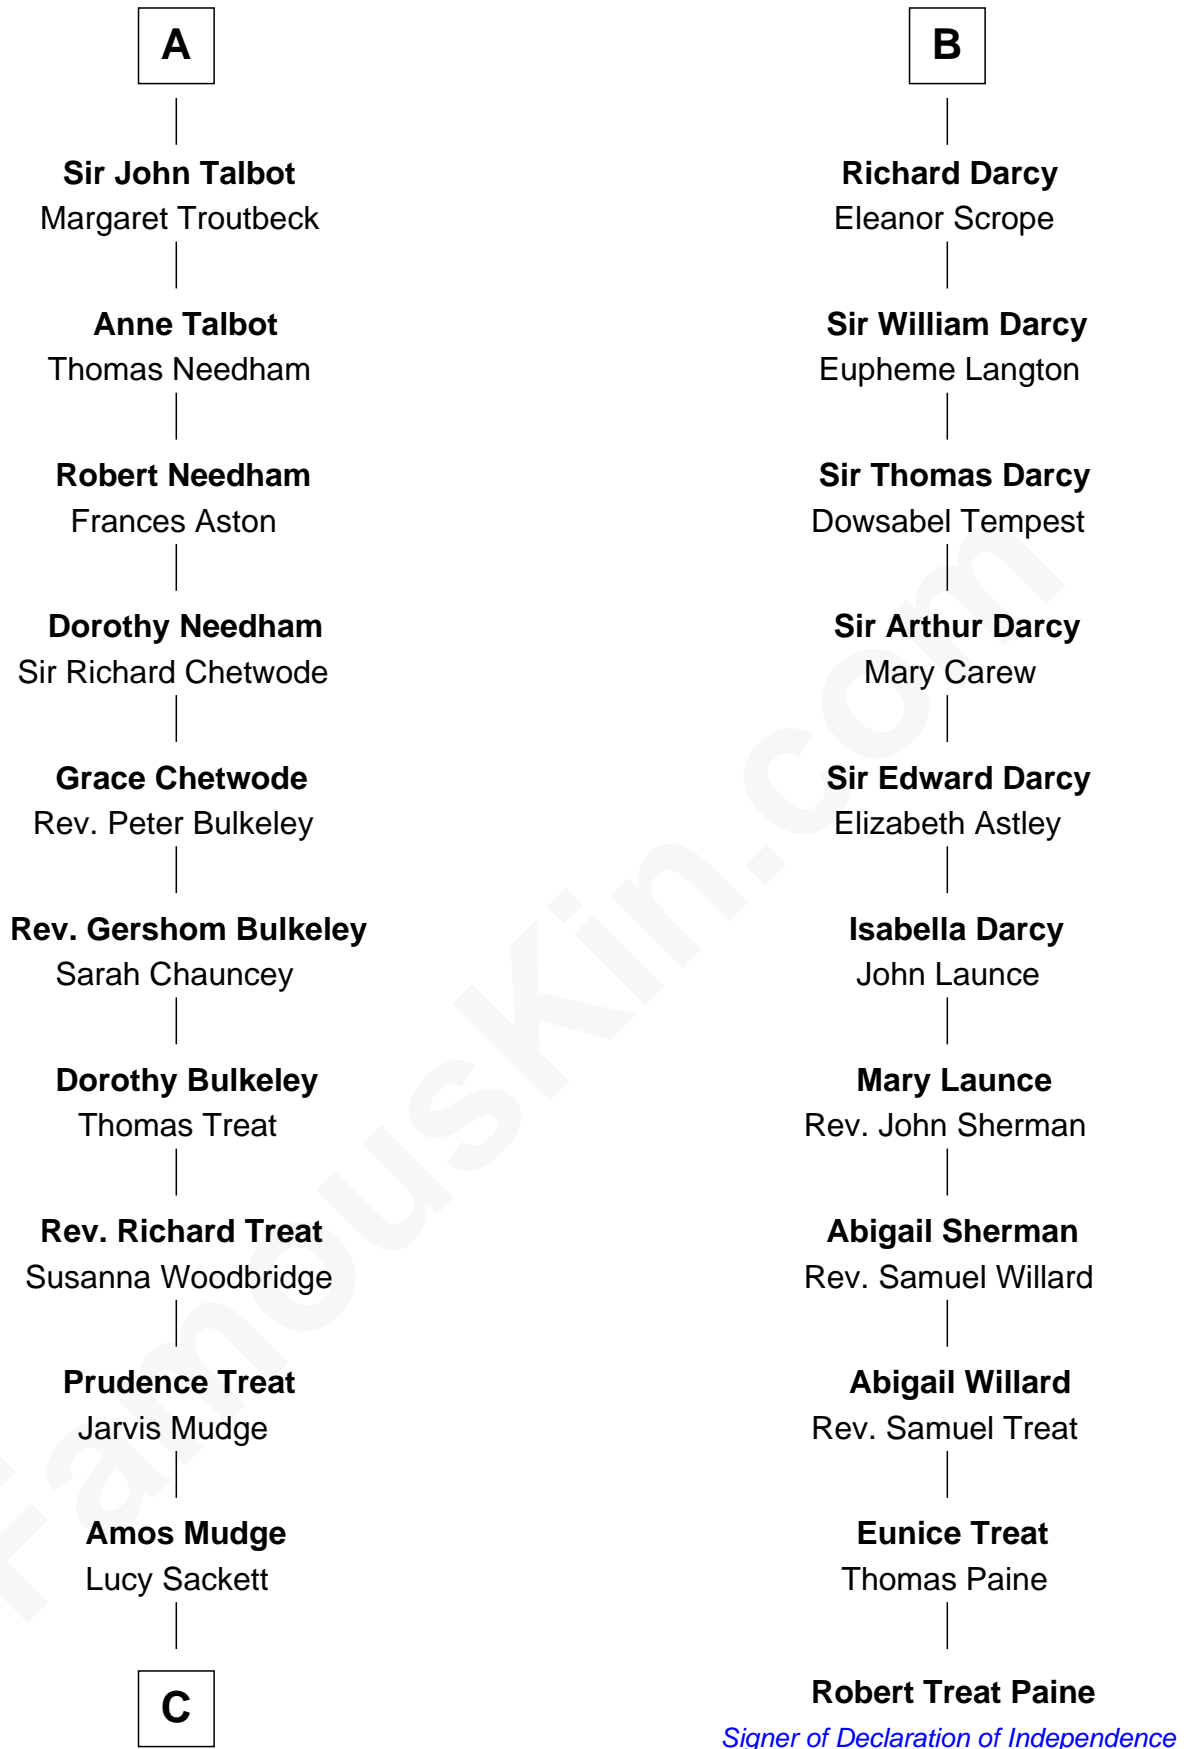

FamousKin.com Relationship Chart of

Dick Clark

Radio and TV Host

17th cousin 4 times removed of

Robert Treat Paine

Signer of the Declaration of Independence

C

—
Julia H. Mudge

George Barnard

—
George Barnard

Jane Sophia Fuller

—
Charles Fuller Barnard

Anna May Aldridge

—
Julia Fuller Barnard

Richard Augustus Clark

—
Dick Clark