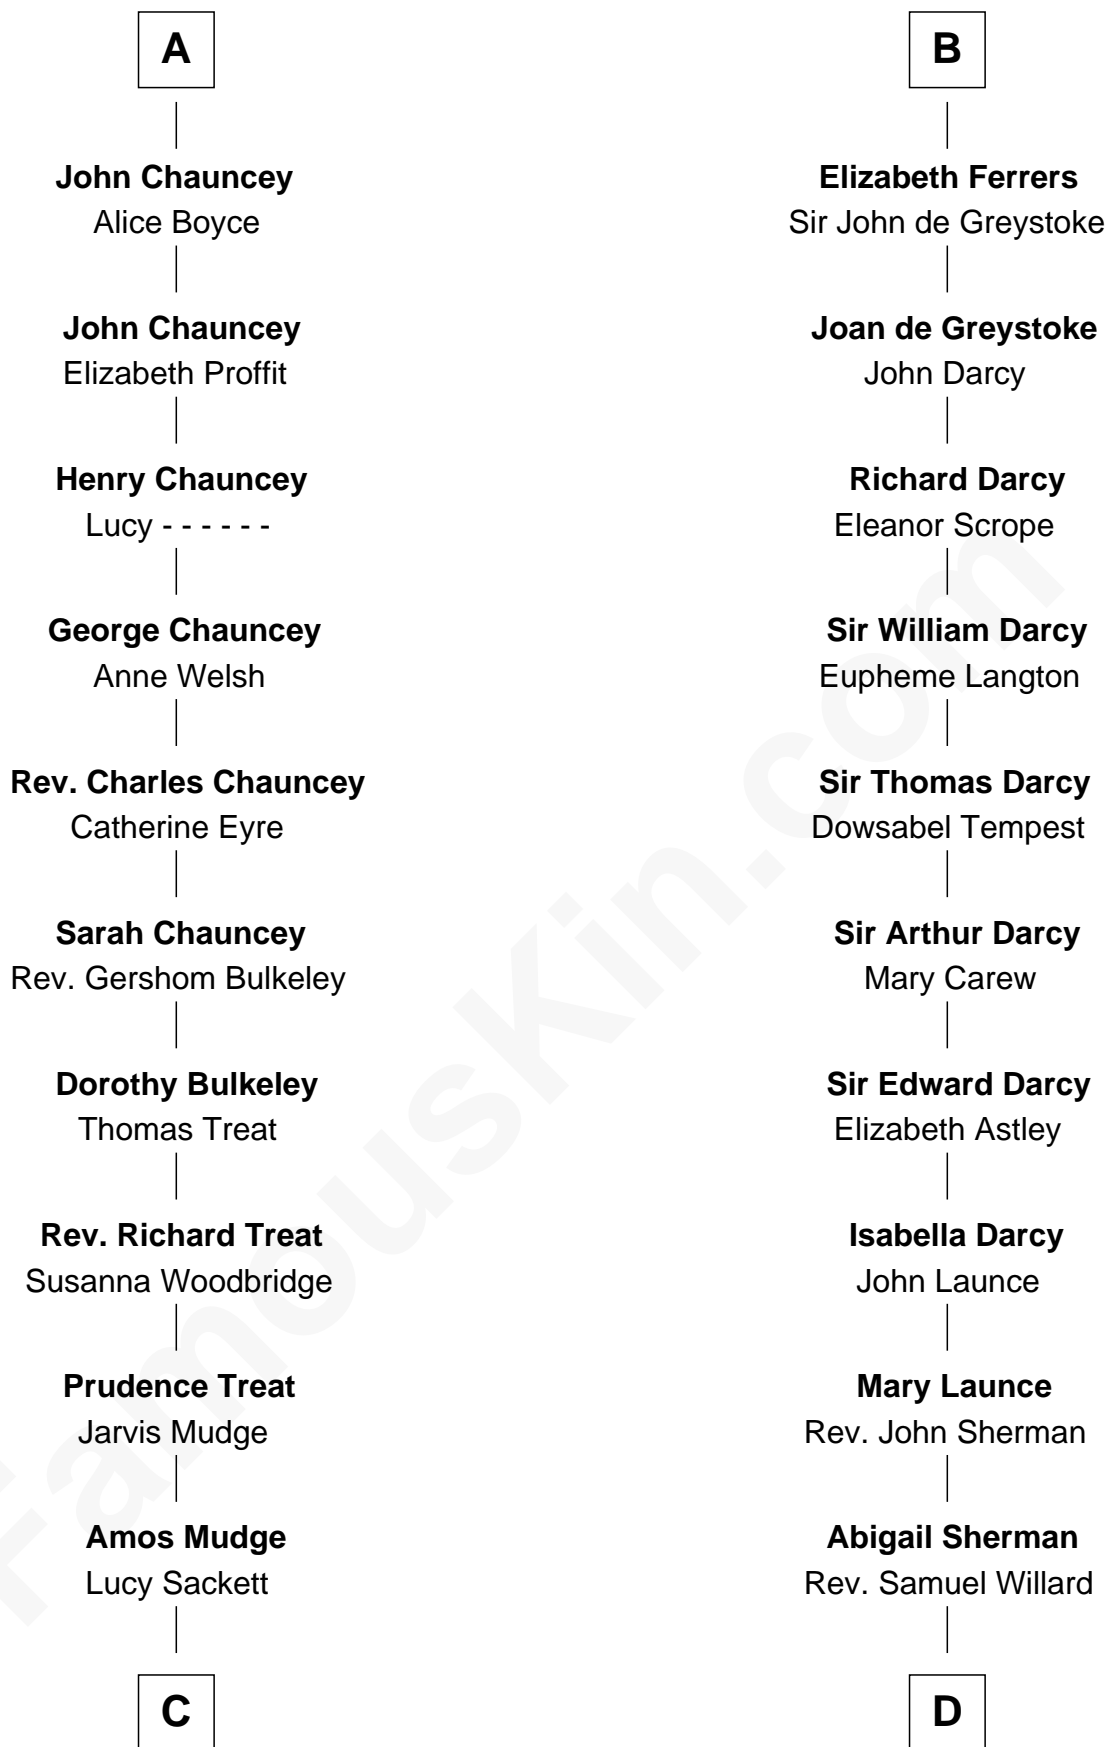

FamousKin.com Relationship Chart of

Dick Clark

Radio and TV Host

19th cousin 2 times removed of

Robert Treat Paine

Signer of the Declaration of Independence

William de Ferrers

Sybil de Braose

Joan Bigod

Sir William Chauncey

John Chauncey

Margaret Giffard

John Chauncey

Anne Leventhorp

A

Sir William de Ferrers

Joan de la Mote

Sir Robert de Ferrers

Elizabeth Botiller

Sir Robert de Ferrers

Joan Beaufort

B

C

Julia H. Mudge
George Barnard