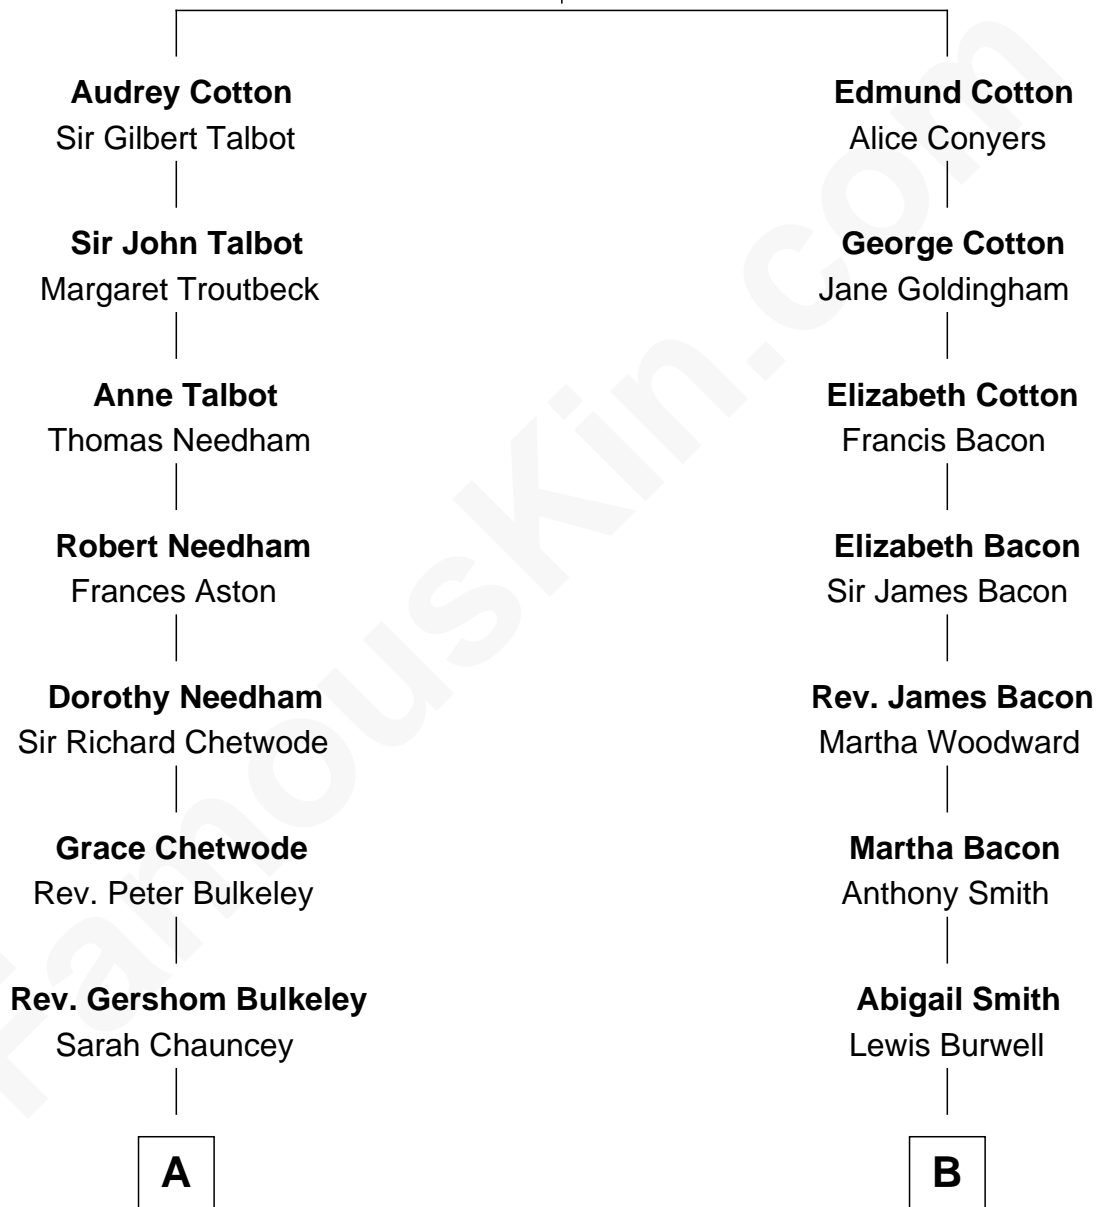

FamousKin.com Relationship Chart of

Dick Clark

Radio and TV Host

9th cousin 6 times removed of

Thomas Nelson

Signer of the Declaration of Independence

William Cotton

Alice Abbott

Charles Fuller Barnard
Anna May Aldridge

Julia Fuller Barnard
Richard Augustus Clark

Dick Clark

Radio and TV Host

B

Nathaniel Burwell

Elizabeth Carter

Elizabeth Burwell
William Nelson