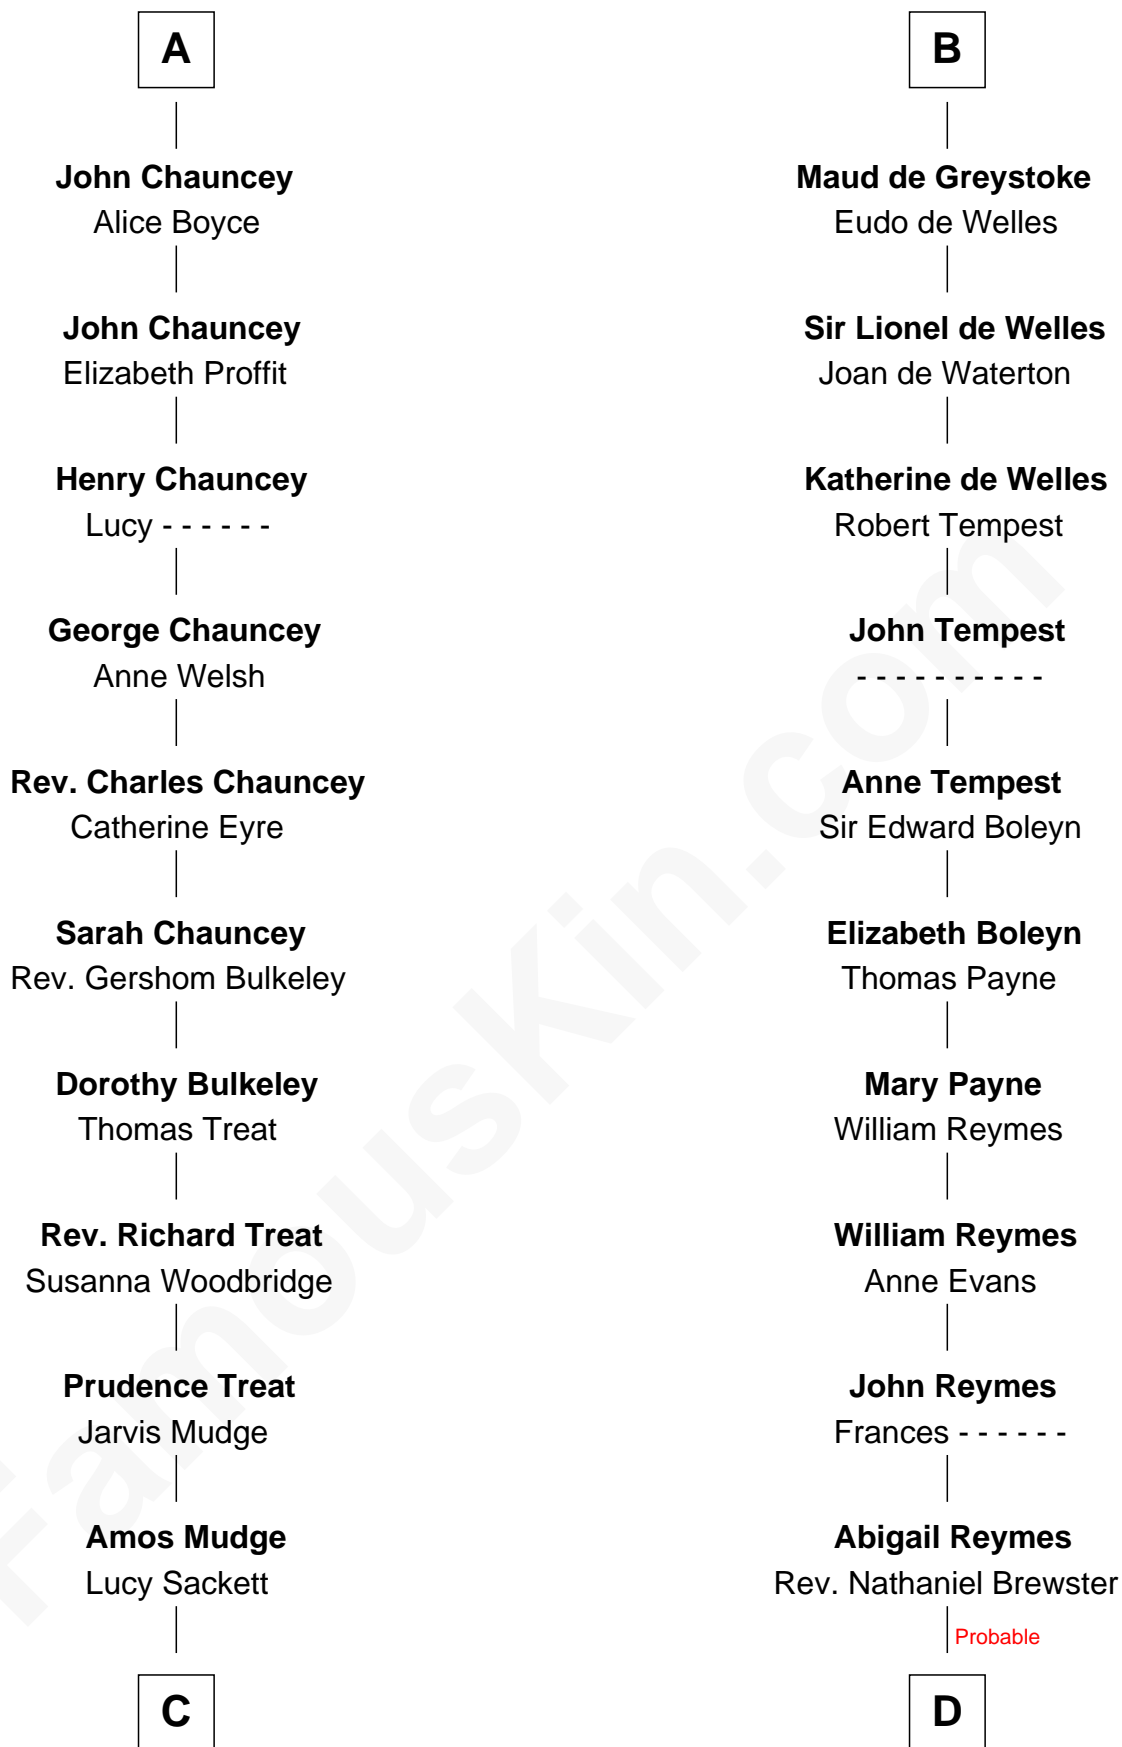

FamousKin.com Relationship Chart of

Dick Clark

Radio and TV Host

20th cousin 1 time removed of

William Floyd

Signer of the Declaration of Independence

William de Ferrers

Sybil de Braose

Joan Bigod

Sir William Chauncey

John Chauncey

Margaret Giffard

John Chauncey

Anne Leventhorp

A

Sir William de Ferrers

Sir Robert de Clifford

Sir Roger de Clifford

Maud de Beauchamp

Katherine de Clifford

Sir Ralph de Greystoke

B

C

Julia H. Mudge
George Barnard