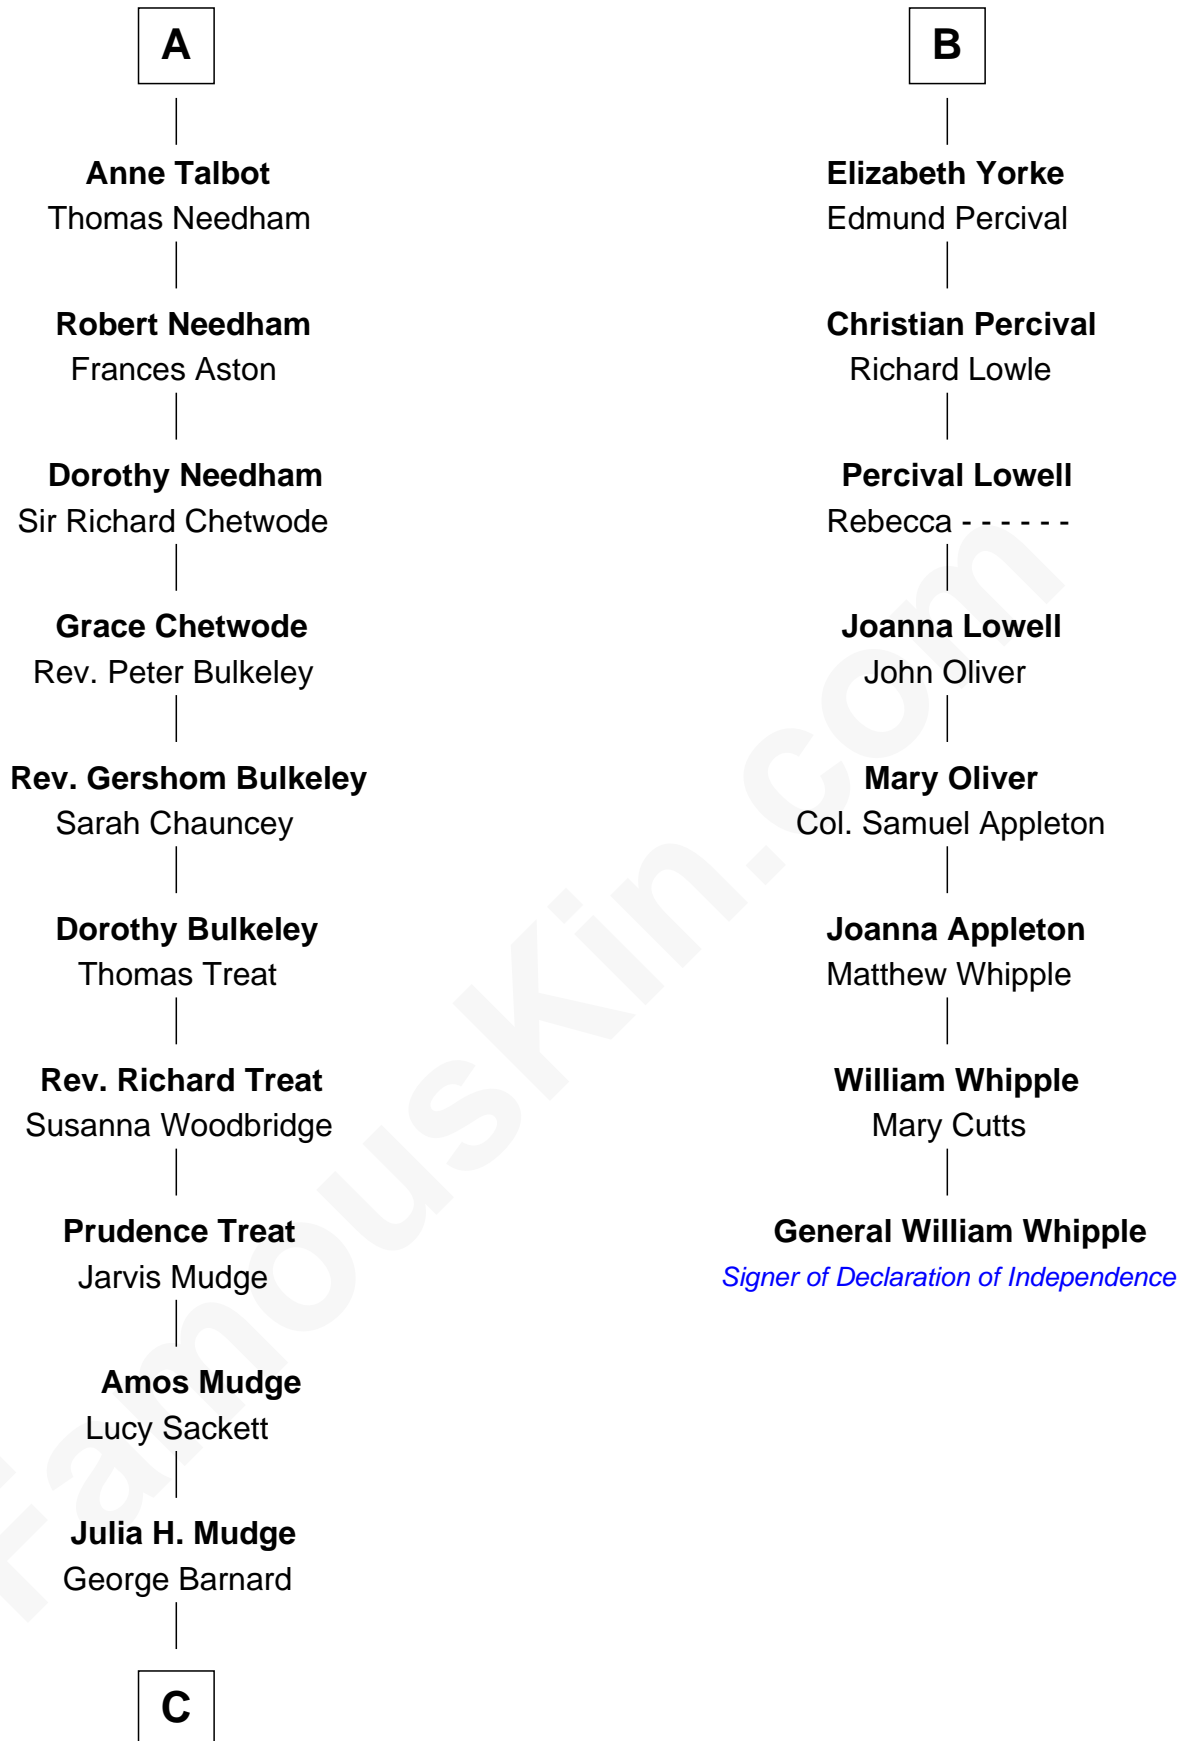

FamousKin.com Relationship Chart of

Dick Clark

Radio and TV Host

14th cousin 6 times removed of

General William Whipple

Signer of the Declaration of Independence

Humphrey de Bohun

Elizabeth Plantagenet

Elizabeth Courtnay

Sir Hugh Luttrell

Margaret Hill

Eleanor Luttrell

Roger Yorke

B

C

—
George Barnard
Jane Sophia Fuller