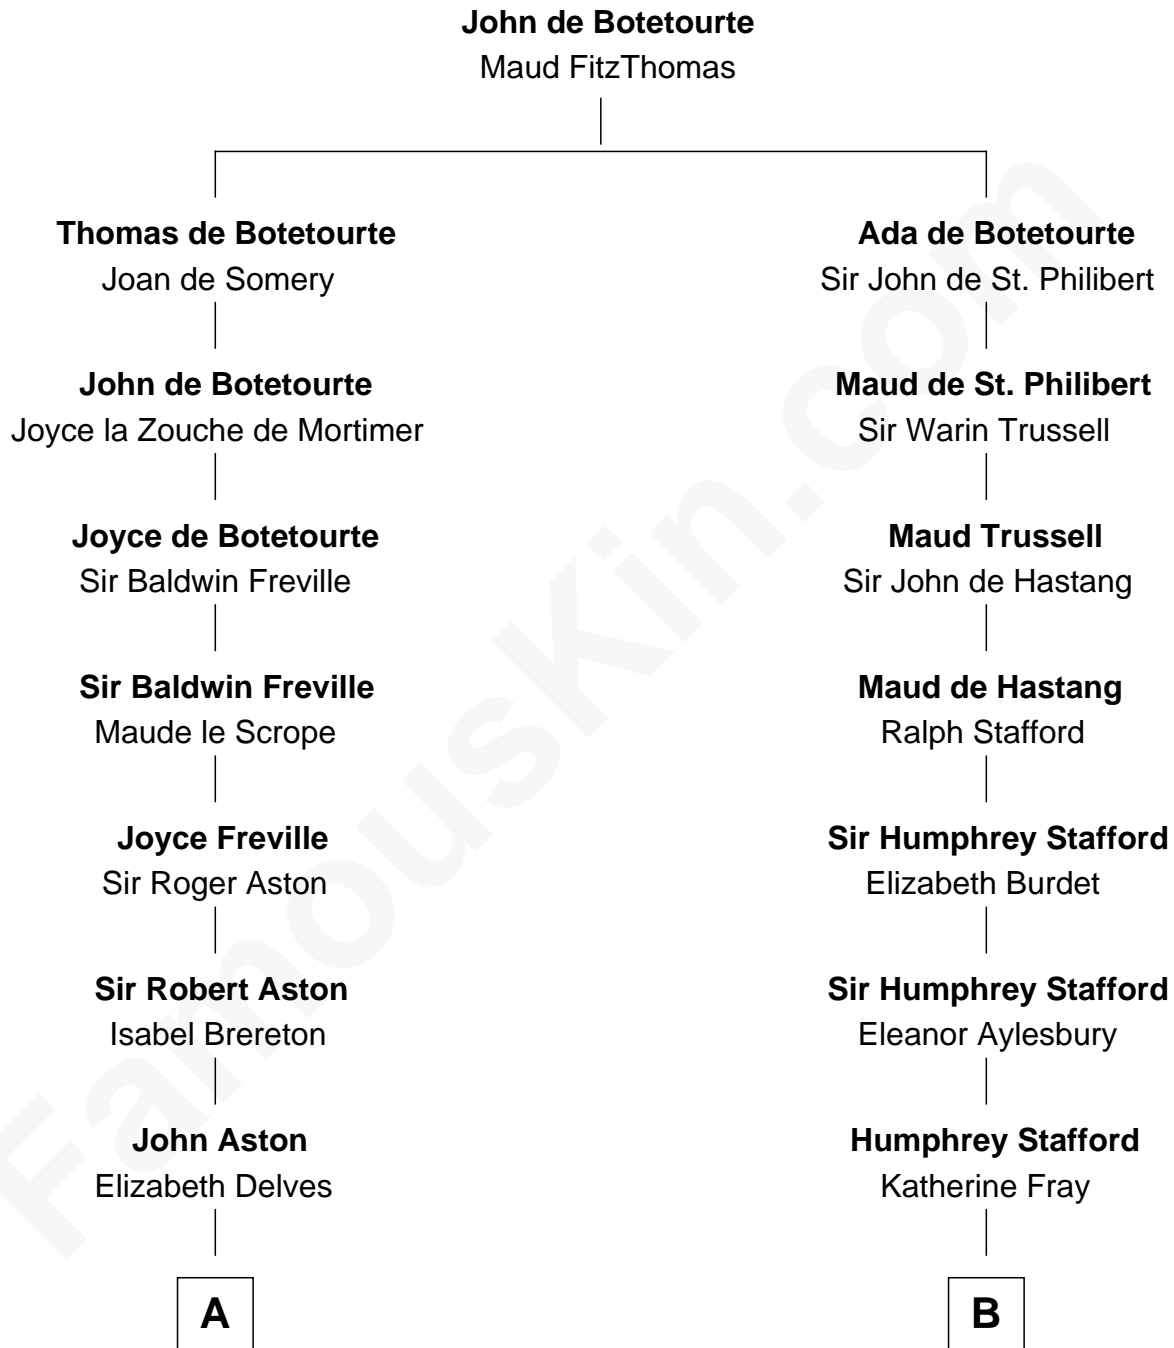

FamousKin.com Relationship Chart of

Dick Clark

Radio and TV Host

16th cousin 5 times removed of

Robert Townsend

Member of the Culper Spy Ring during the American Revolution

C

Julia H. Mudge

George Barnard

George Barnard

Jane Sophia Fuller

Charles Fuller Barnard

Anna May Aldridge

Julia Fuller Barnard

Richard Augustus Clark

Dick Clark