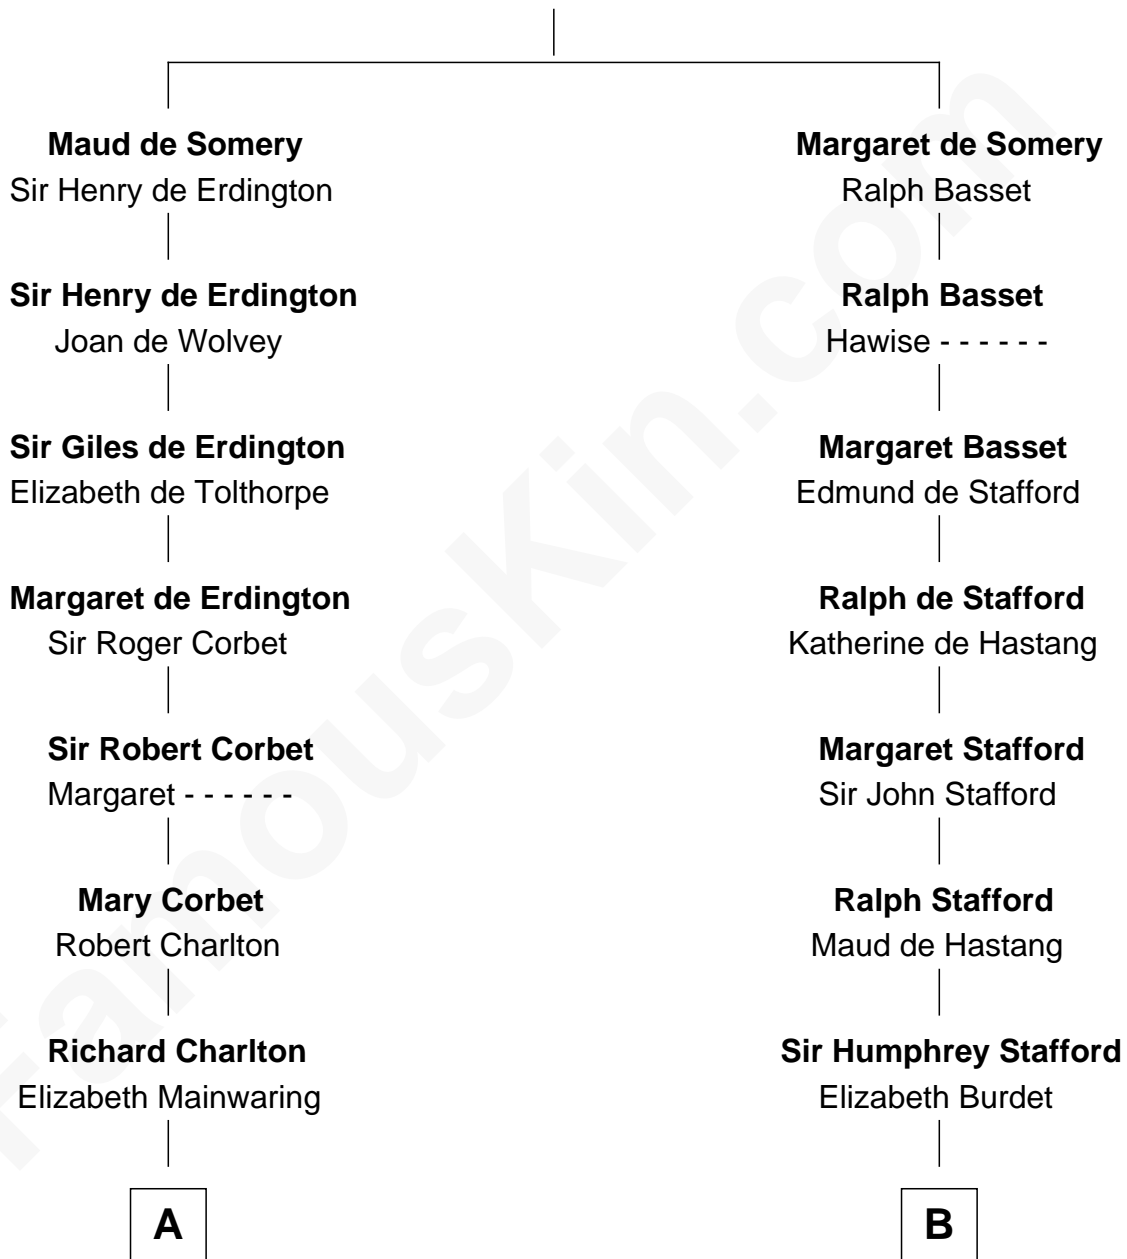

FamousKin.com Relationship Chart of

Dick Clark

Radio and TV Host

18th cousin 2 times removed of

Robert Townsend

Member of the Culper Spy Ring during the American Revolution

Sir Roger de Somery

Nichole d'Aubeney

C

George Barnard
Jane Sophia Fuller

Charles Fuller Barnard
Anna May Aldridge

Julia Fuller Barnard
Richard Augustus Clark

Dick Clark
Radio and TV Host

D

Samuel Townsend
Sarah Stoddard

Robert Townsend
Spy known as "Culper Jr."