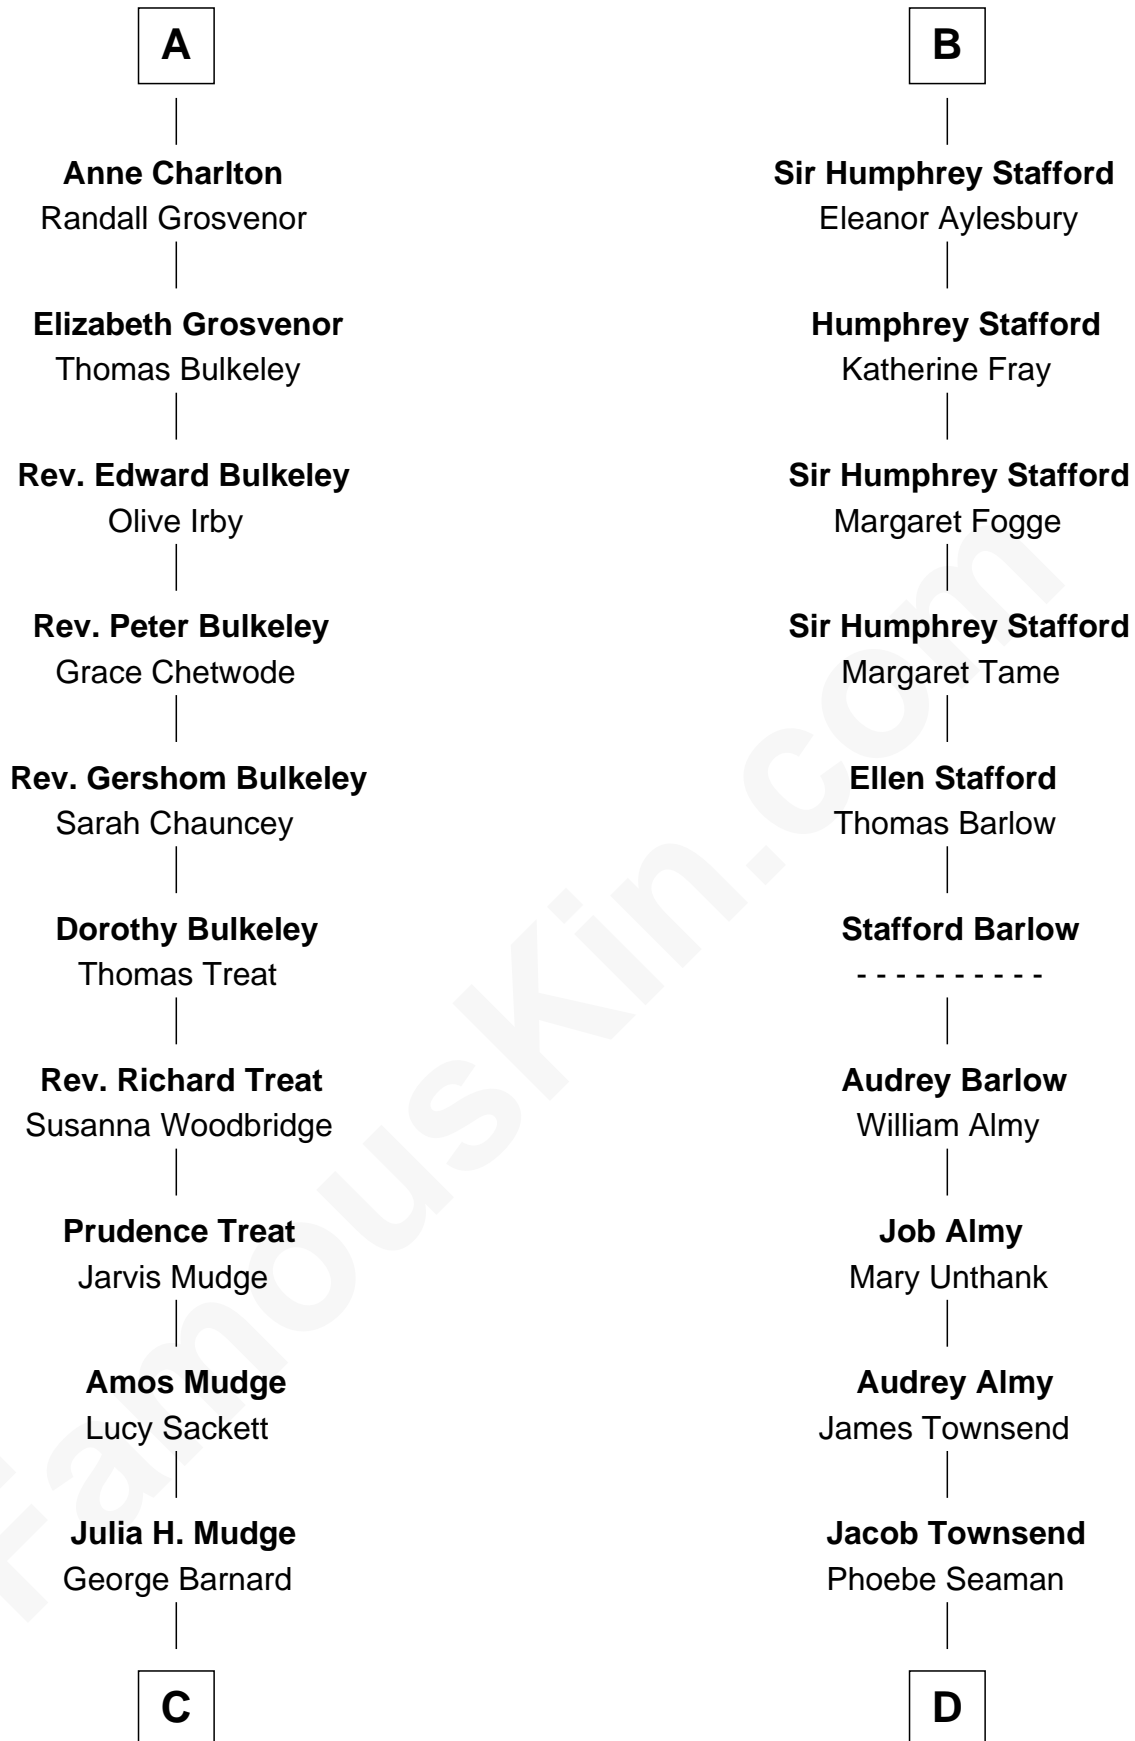

FamousKin.com Relationship Chart of

Dick Clark

Radio and TV Host

18th cousin 2 times removed of

Robert Townsend

Member of the Culper Spy Ring during the American Revolution

Sir Roger de Somery

Nichole d'Aubeney

C

George Barnard
Jane Sophia Fuller

Charles Fuller Barnard
Anna May Aldridge

Julia Fuller Barnard
Richard Augustus Clark

Dick Clark
Radio and TV Host

D

Samuel Townsend
Sarah Stoddard

Robert Townsend
Spy known as "Culper Jr."