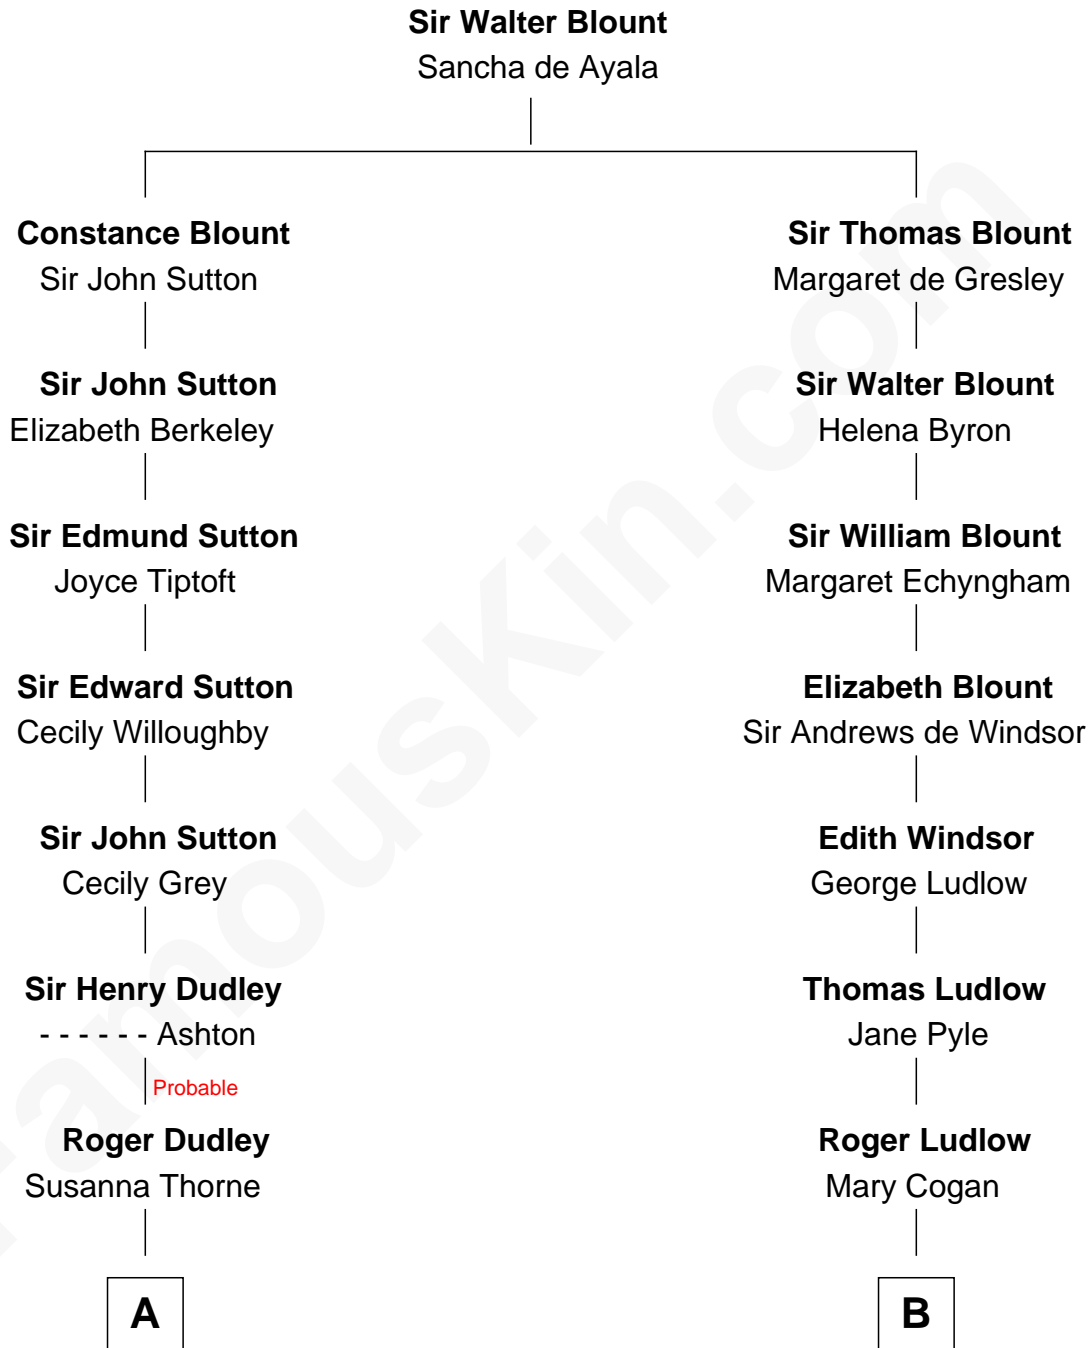

# FamousKin.com Relationship Chart of

**Dick Clark**

*Radio and TV Host*

10th cousin 7 times removed of

**Caleb Brewster**

*Member of the Culper Spy Ring during the American Revolution*

Dick Clark photo by [Alan Light](#) (CC BY 2.0)