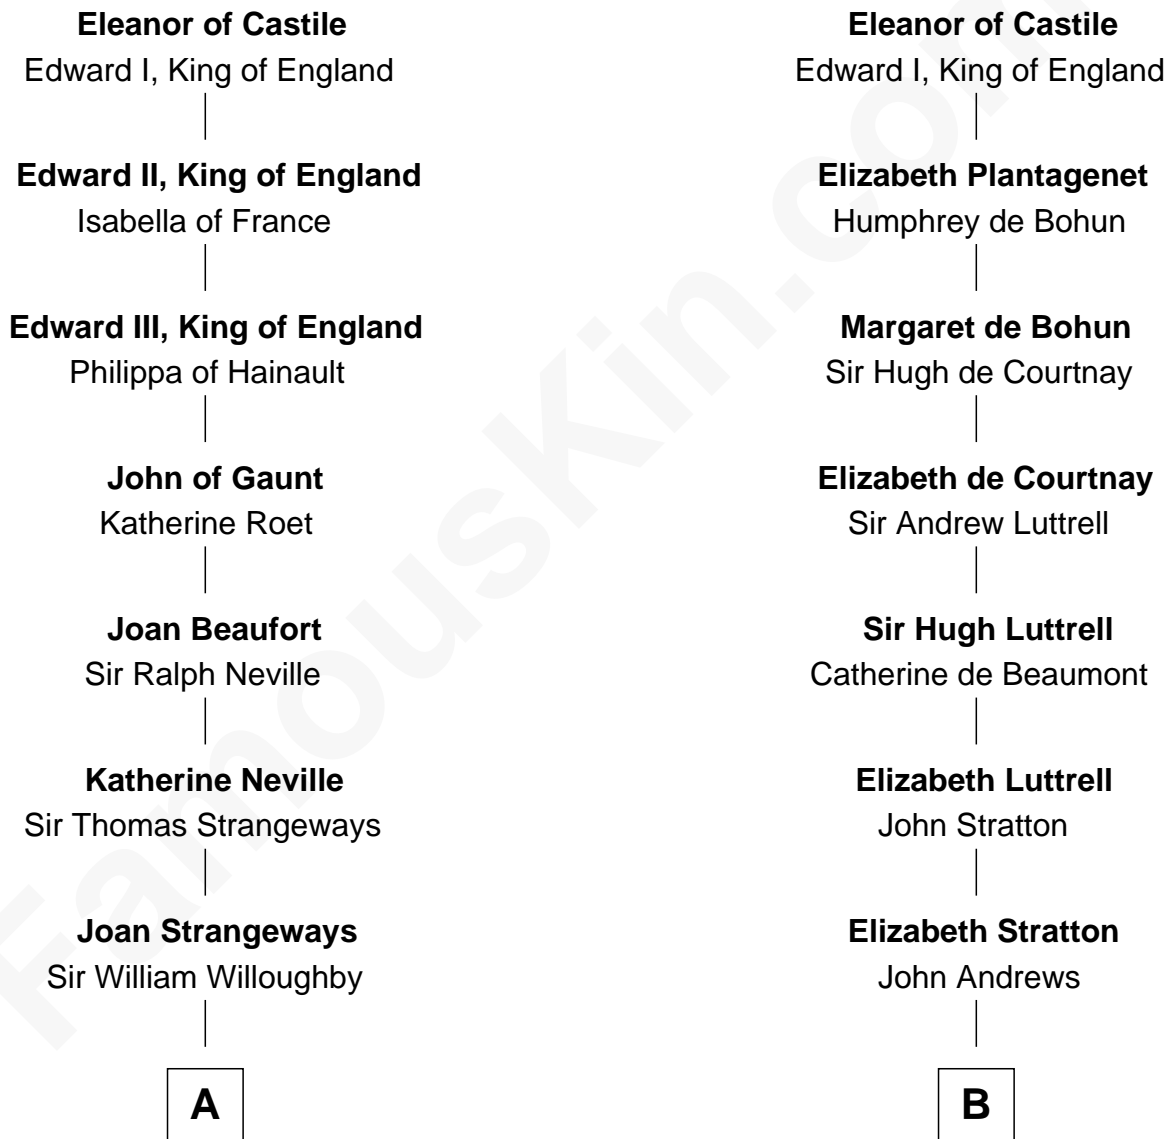

FamousKin.com Relationship Chart of

Dick Clark

Radio and TV Host

15th cousin 6 times removed of

Caleb Brewster

Member of the Culper Spy Ring during the American Revolution

Ferdinand III, King of Castile

Joanna of Ponthieu

C

Julia H. Mudge

George Barnard

George Barnard

Jane Sophia Fuller

Charles Fuller Barnard

Anna May Aldridge

Julia Fuller Barnard