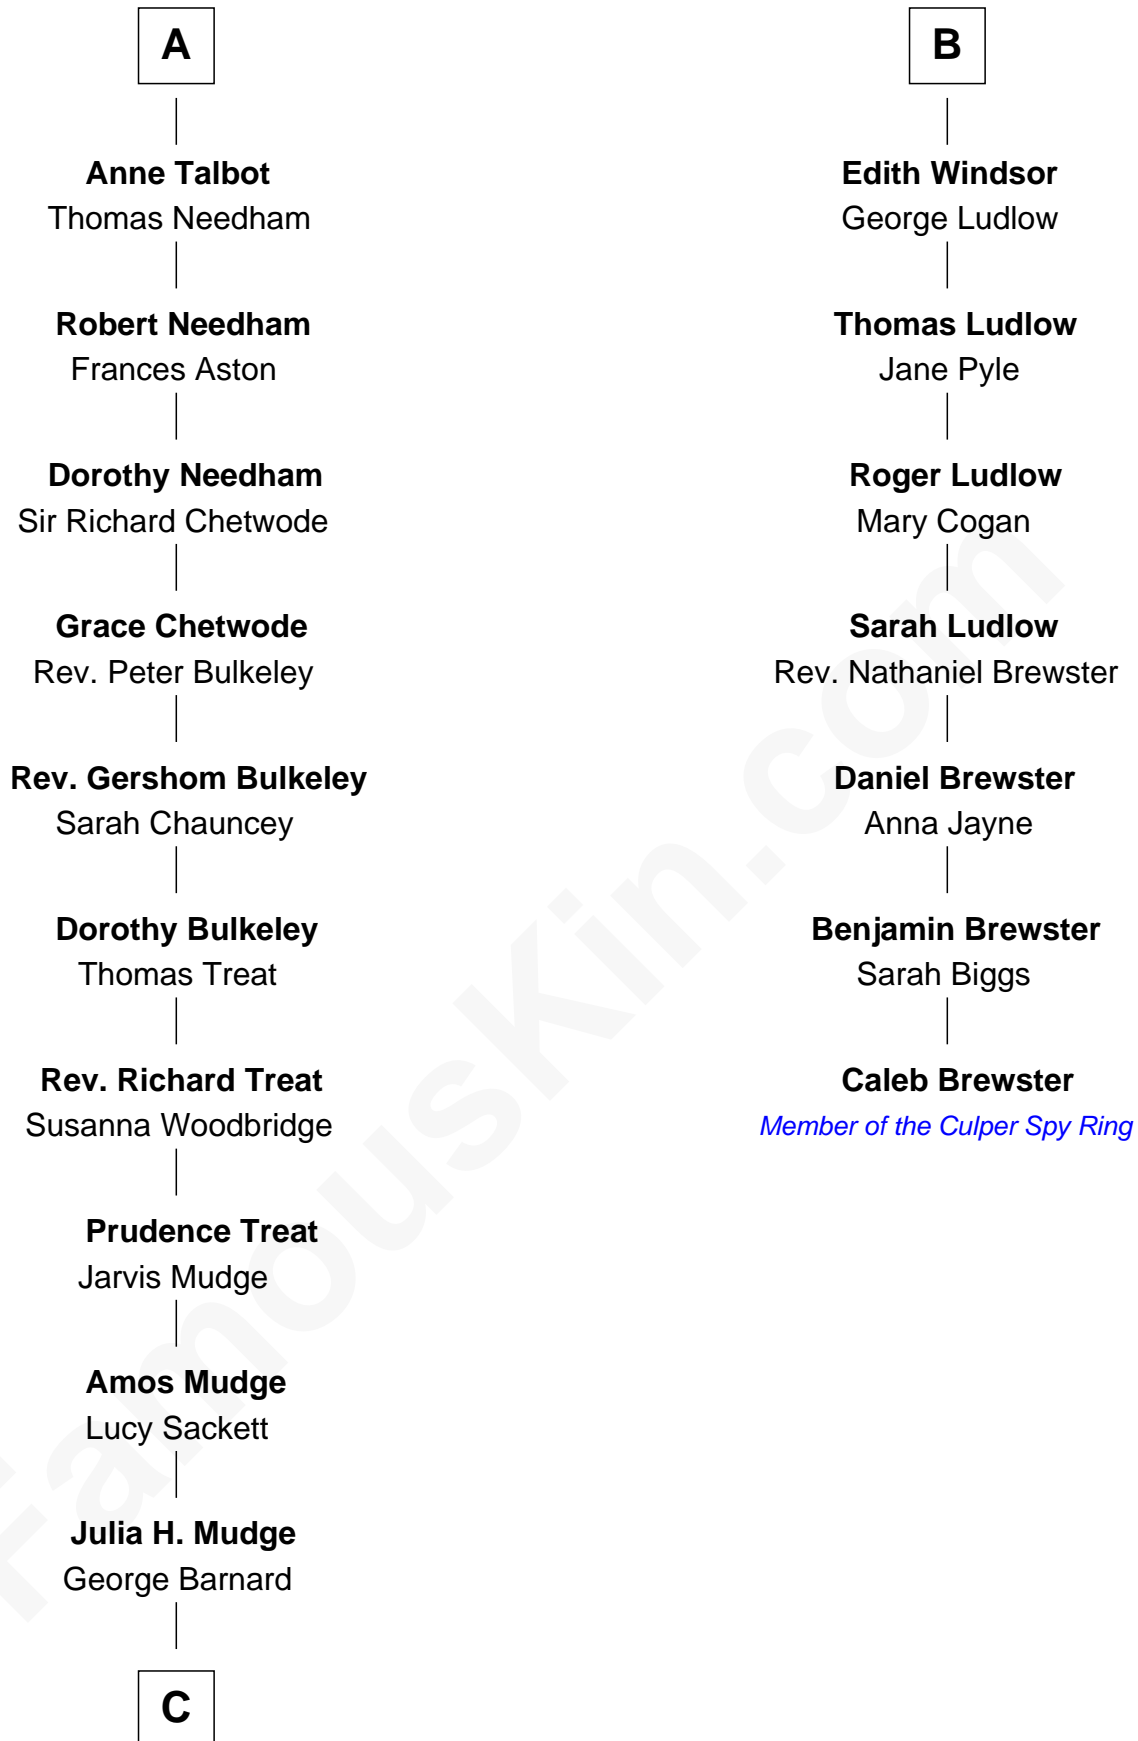

FamousKin.com Relationship Chart of

Dick Clark

Radio and TV Host

13th cousin 7 times removed of

Caleb Brewster

Member of the Culper Spy Ring during the American Revolution

Humphrey de Bohun
Elizabeth Plantagenet

Eleanor de Bohun
Sir James le Boteler

James le Boteler
Elizabeth Darcy

James Butler
Anne de Welles

James Butler
Joan Beauchamp

Elizabeth Butler
John Talbot

Sir Gilbert Talbot
Audrey Cotton

Sir John Talbot
Margaret Troutbeck

A

Margaret de Bohun
Sir Hugh de Courtnay

Elizabeth de Courtnay
Sir Andrew Luttrell

Sir Hugh Luttrell
Catherine de Beaumont

Elizabeth Luttrell
John Stratton

Elizabeth Stratton
John Andrews

Elizabeth Andrews
Sir Thomas de Windsor

Sir Andrews de Windsor
Elizabeth Blount

B

C

George Barnard
Jane Sophia Fuller

Charles Fuller Barnard
Anna May Aldridge

Julia Fuller Barnard
Richard Augustus Clark

Dick Clark
Radio and TV Host

FamousKin.com