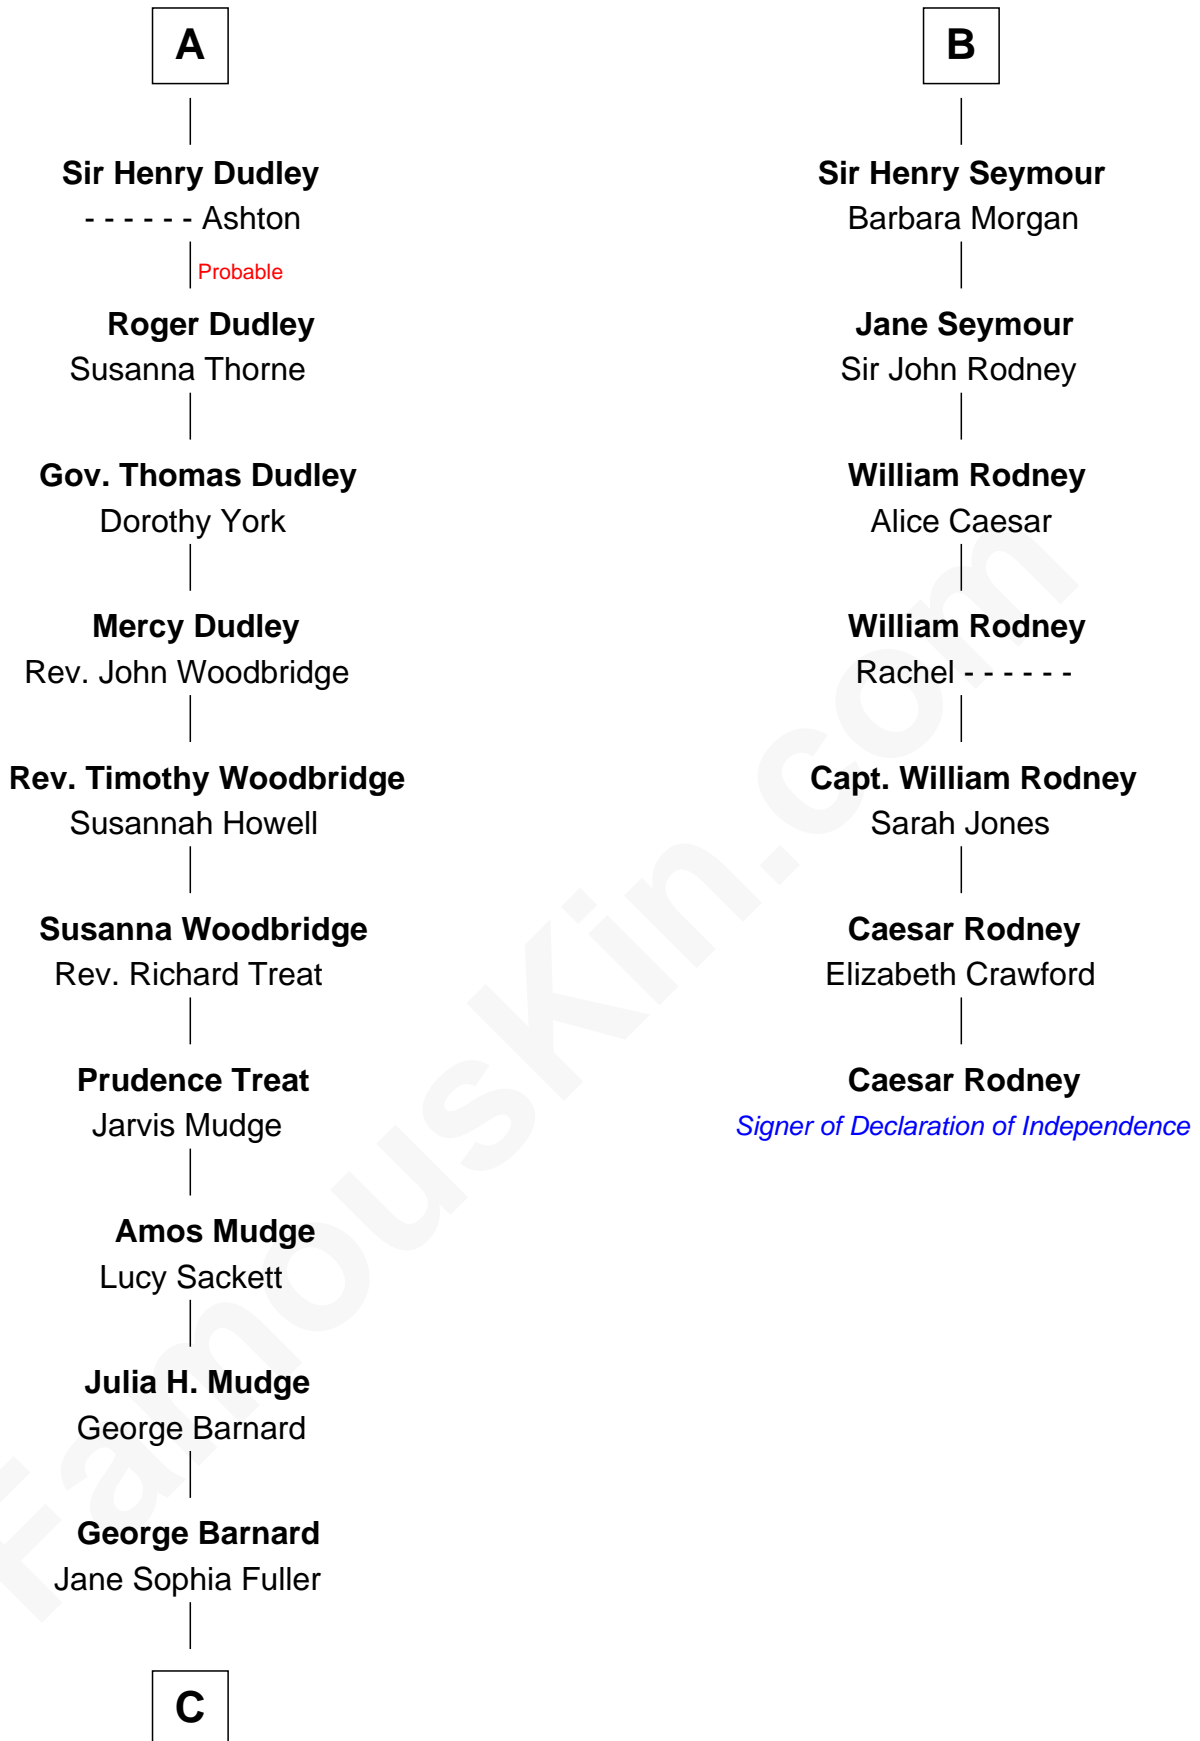

FamousKin.com Relationship Chart of

Dick Clark

Radio and TV Host

13th cousin 6 times removed of

Caesar Rodney

Signer of the Declaration of Independence

Henry Plantagenet

Maud de Chaworth

Joyce Tiptoft

Sir Edmund Sutton

Sir Edward Sutton

Cecily Willoughby

Sir John Sutton

Cecily Grey

A

Mary Plantagenet

Sir Philip Wentworth

Sir Henry Wentworth

Anne Say

Margery Wentworth

Sir John Seymour

B

C

—
Charles Fuller Barnard