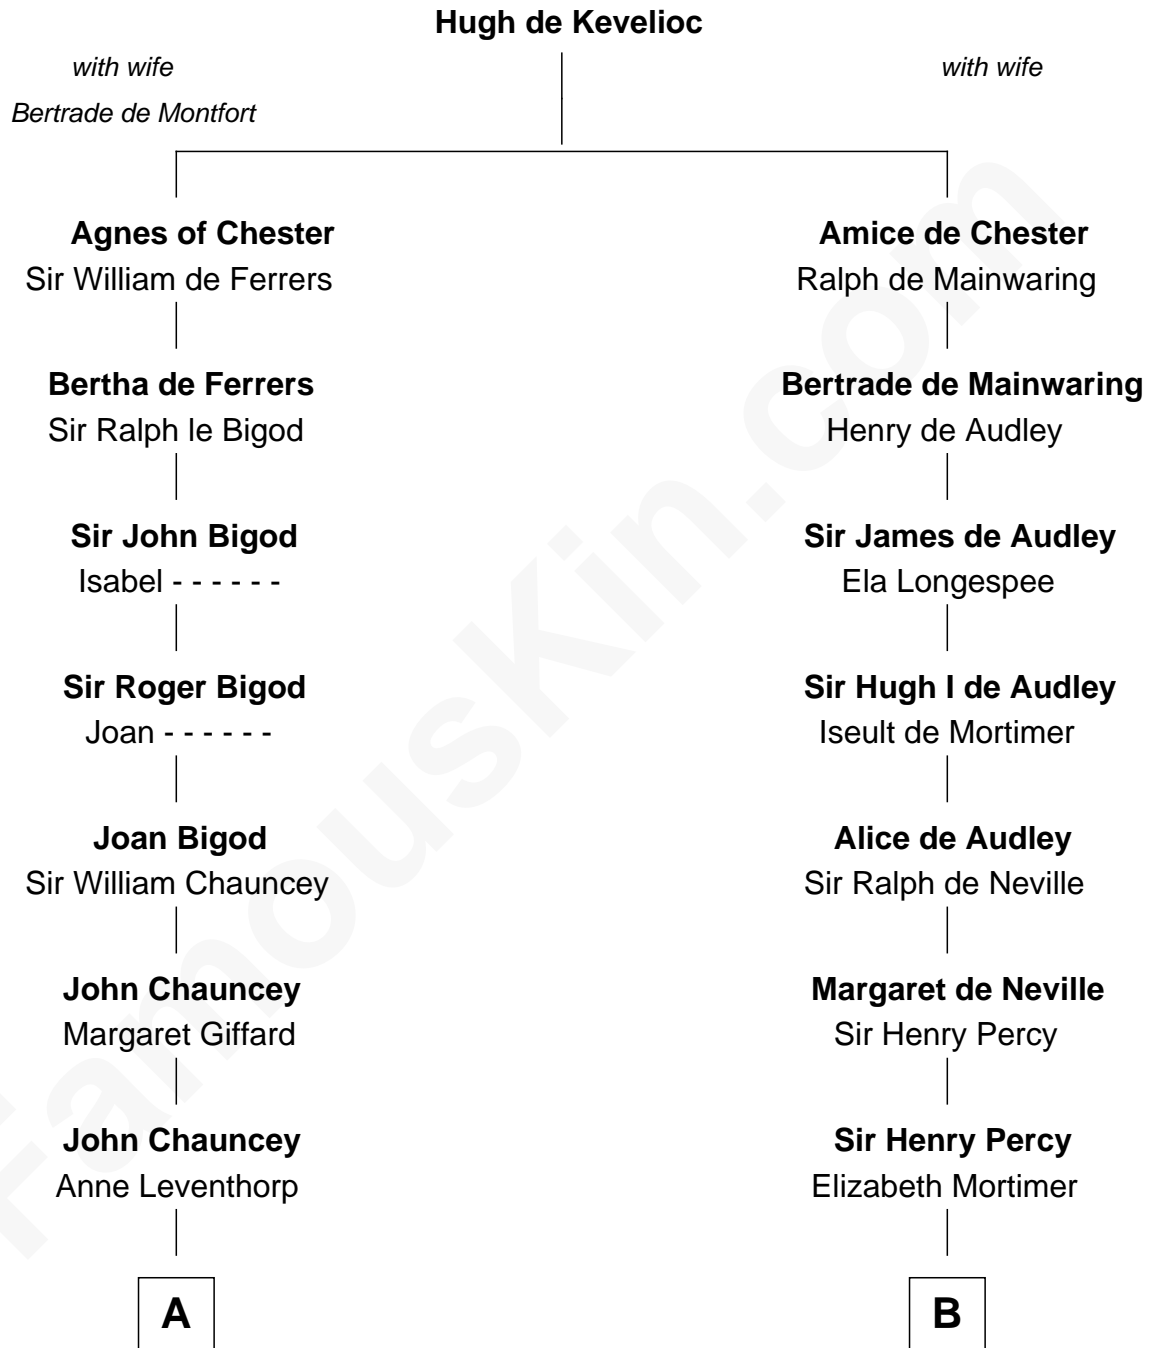

# FamousKin.com Relationship Chart of

**Dick Clark**

*Radio and TV Host*

17th cousin 4 times removed of

**Caesar Rodney**

*Signer of the Declaration of Independence*

**C**

—  
**Julia H. Mudge**

George Barnard

—  
**George Barnard**

Jane Sophia Fuller

—  
**Charles Fuller Barnard**

Anna May Aldridge

—  
**Julia Fuller Barnard**

Richard Augustus Clark

—  
**Dick Clark**