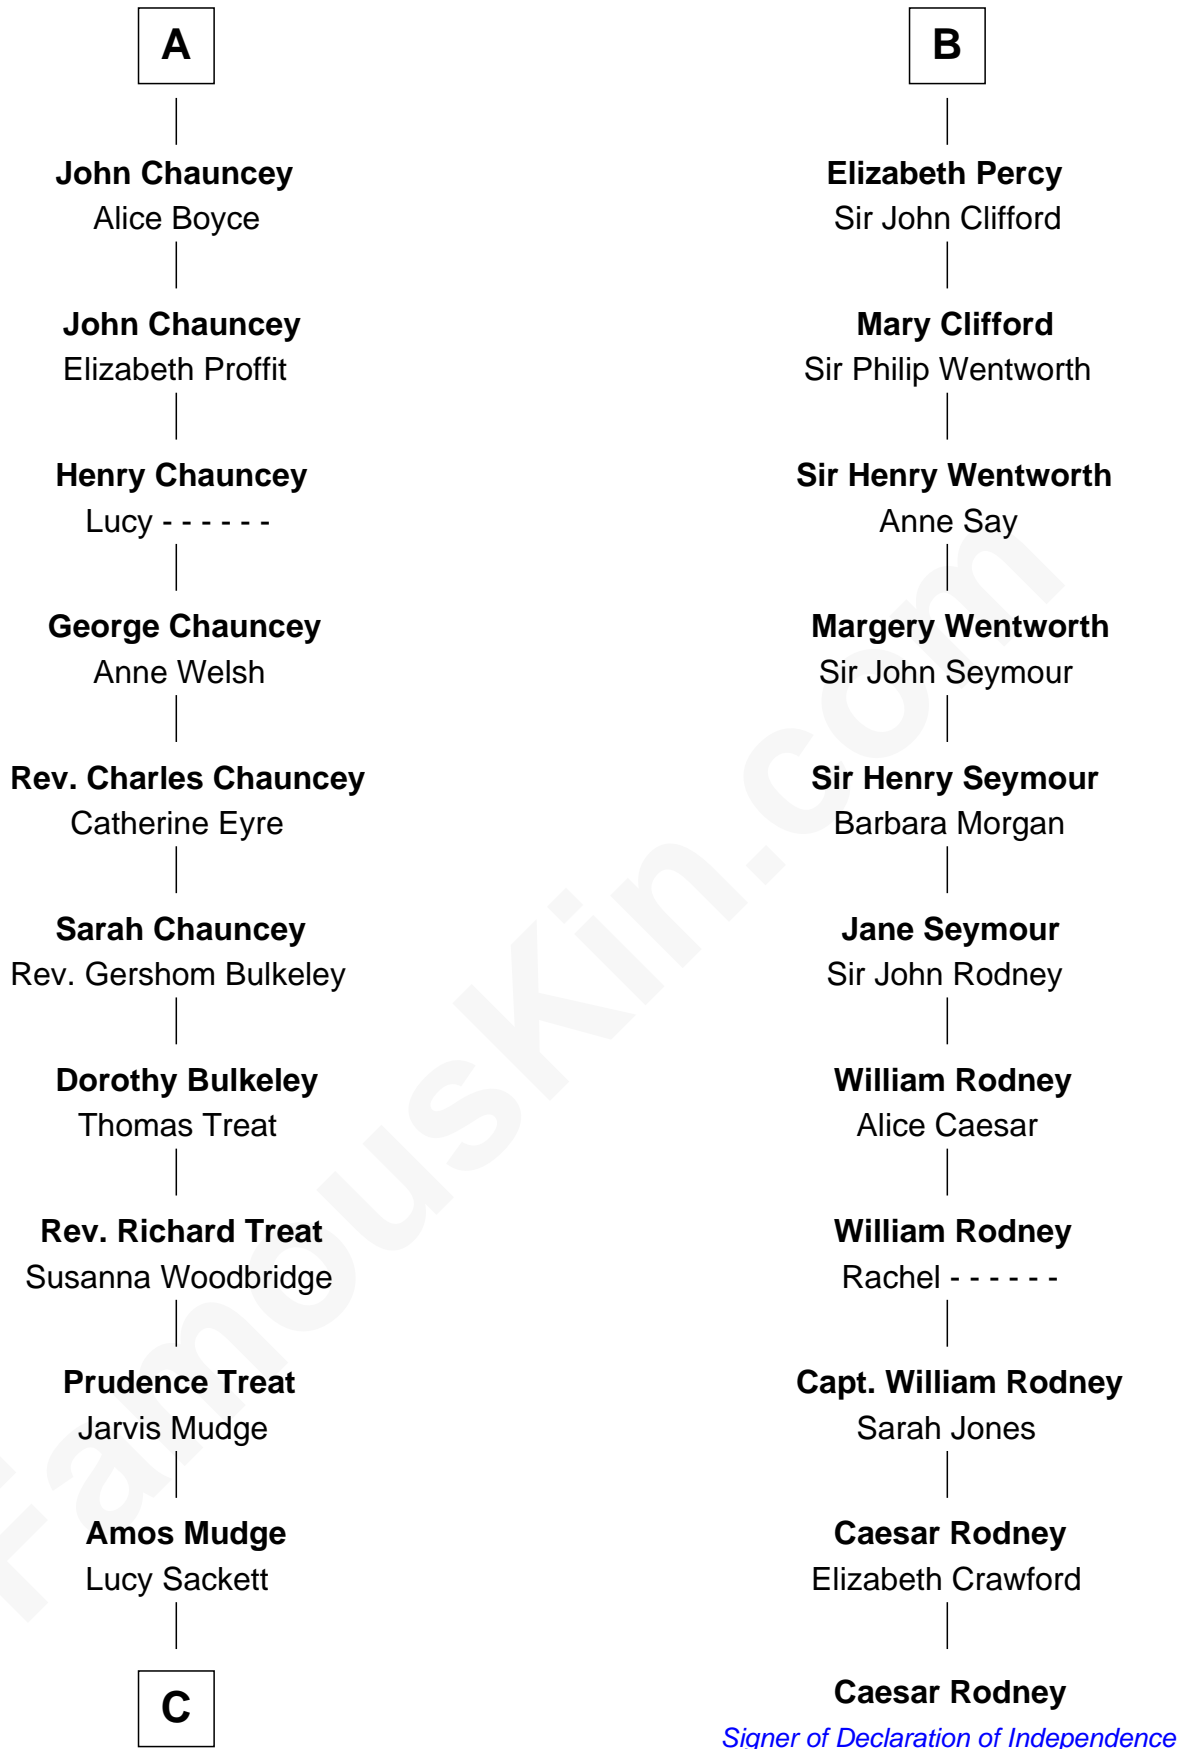

# FamousKin.com Relationship Chart of

**Dick Clark**

*Radio and TV Host*

17th cousin 4 times removed of

**Caesar Rodney**

*Signer of the Declaration of Independence*

**C**

—  
**Julia H. Mudge**

George Barnard

—  
**George Barnard**

Jane Sophia Fuller

—  
**Charles Fuller Barnard**

Anna May Aldridge

—  
**Julia Fuller Barnard**

Richard Augustus Clark

—  
**Dick Clark**