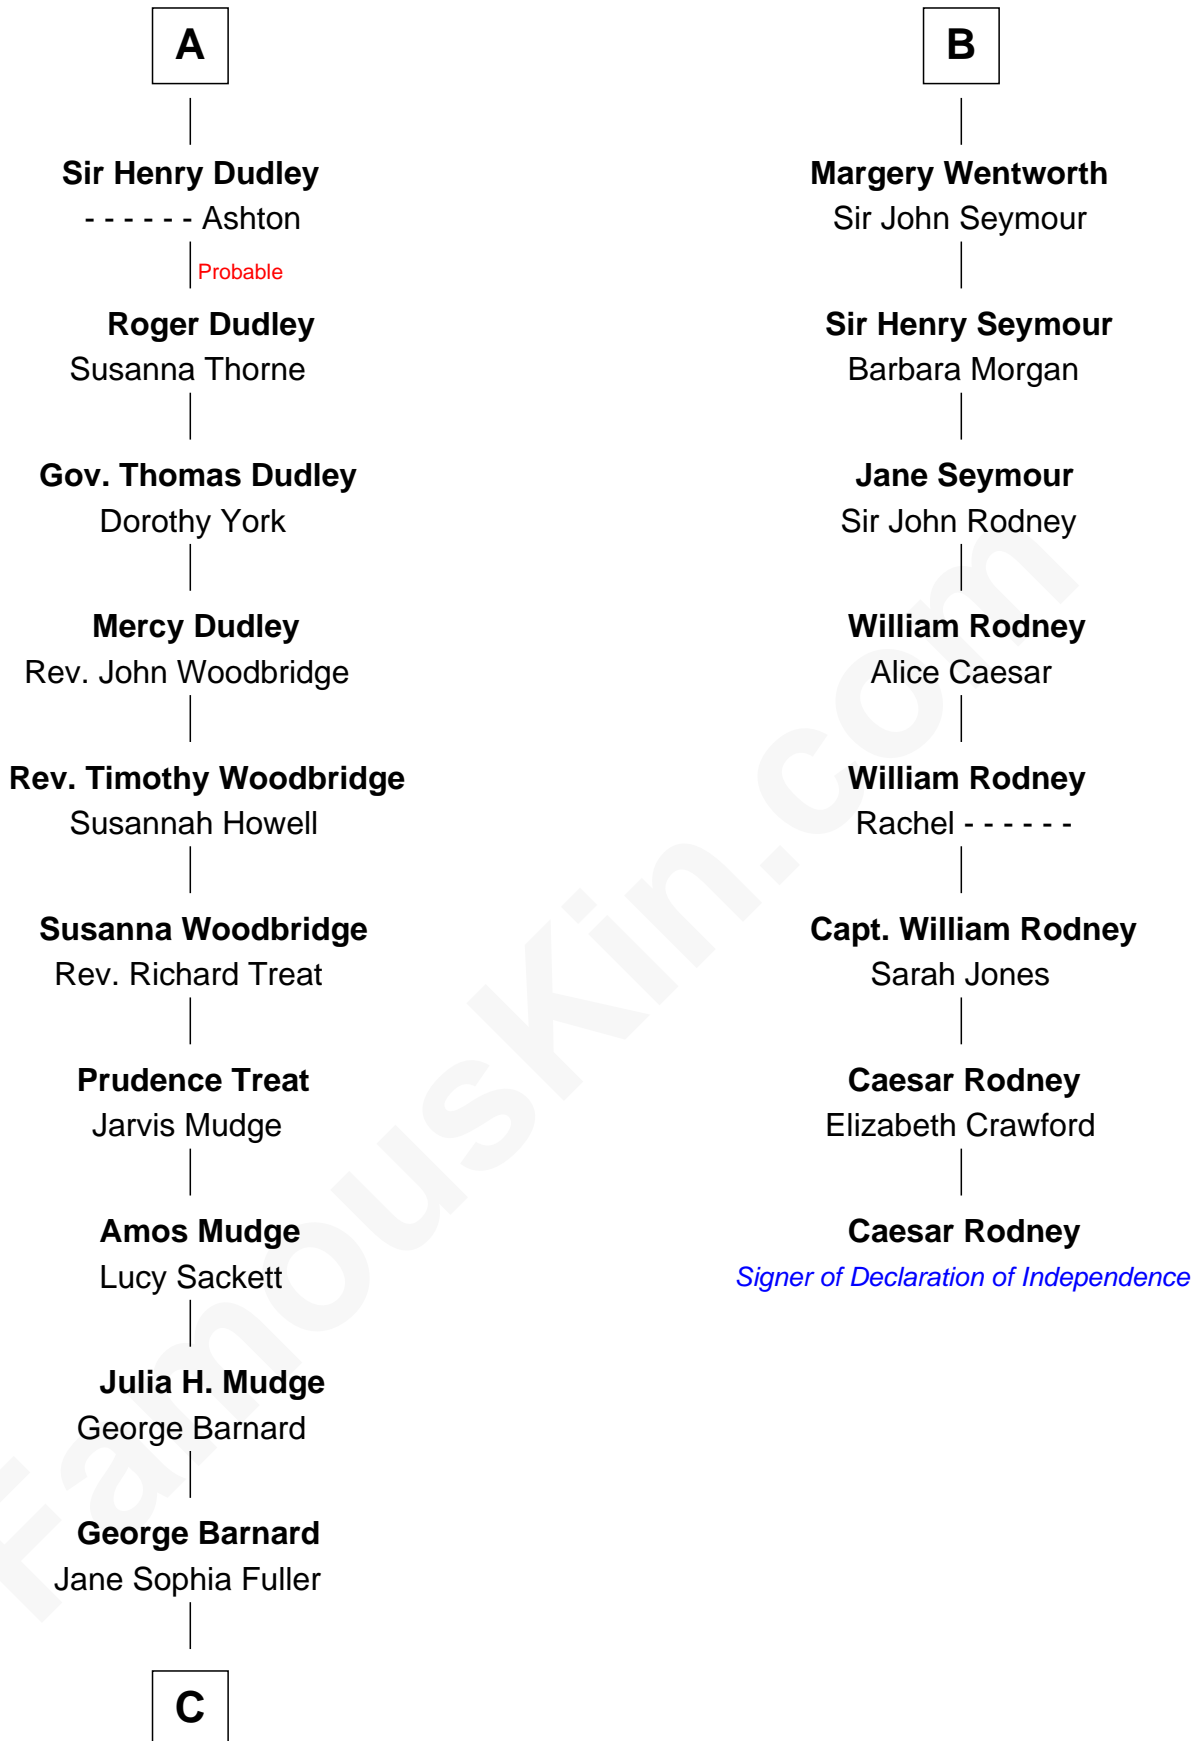

# FamousKin.com Relationship Chart of

**Dick Clark**

*Radio and TV Host*

14th cousin 5 times removed of

**Caesar Rodney**

*Signer of the Declaration of Independence*

**Eudo la Zouche**  
Milicent de Cantilupe

**Eve la Zouche**  
Sir Maurice de Berkeley

**Thomas de Berkeley**  
Katherine de Clyvedon

**Sir John Berkeley**  
Elizabeth Betteshorne

**Elizabeth Berkeley**  
Sir John Sutton

**Sir Edmund Sutton**  
Joyce Tiptoft

**Sir Edward Sutton**  
Cecily Willoughby

**Sir John Sutton**  
Cecily Grey

**A**

**Sir William la Zouche**  
Maud Lovel

**Milicent la Zouche**  
Sir William Deincourt

**Margaret Deincourt**  
Sir Robert de Tibetot

**Elizabeth de Tibetot**  
Sir Philip le Despencer

**Margery Despencer**  
Sir Roger Wentworth

**Sir Philip Wentworth**  
Mary Clifford

**Sir Henry Wentworth**  
Anne Say

**B**

**C**

—  
**Charles Fuller Barnard**