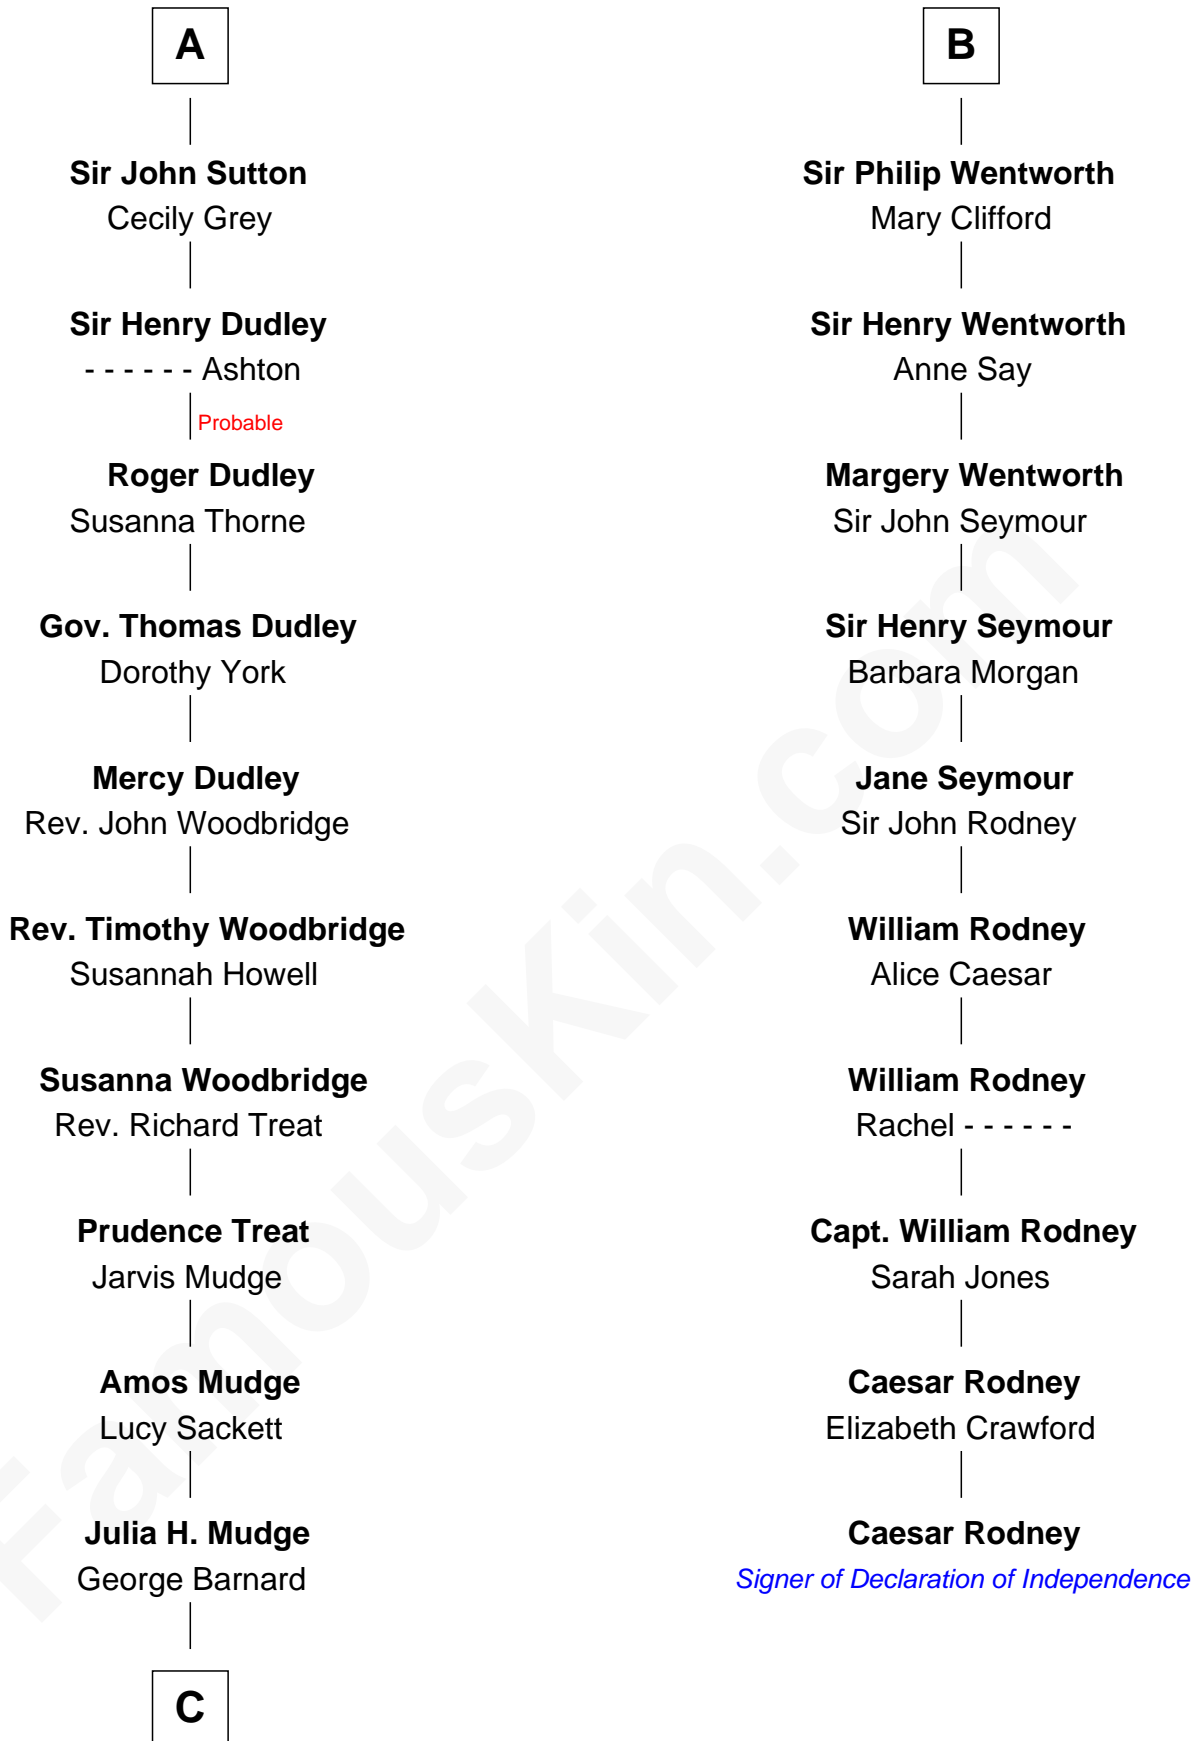

FamousKin.com Relationship Chart of

Dick Clark

Radio and TV Host

16th cousin 4 times removed of

Caesar Rodney

Signer of the Declaration of Independence

Sir William de Ferrers

*with wife
Margaret de Quincy*

John Deincourt

Sir John Berkeley
Elizabeth Betteshorne

Sir William Deincourt
Milicent la Zouche

Elizabeth Berkeley
Sir John Sutton

Margaret Deincourt
Sir Robert de Tibetot

Sir Edmund Sutton
Joyce Tiptoft

Elizabeth de Tibetot
Sir Philip le Despencer

Sir Edward Sutton
Cecily Willoughby

Margery Despencer
Sir Roger Wentworth

A

B

C

—
George Barnard
Jane Sophia Fuller

—
Charles Fuller Barnard
Anna May Aldridge

—
Julia Fuller Barnard
Richard Augustus Clark