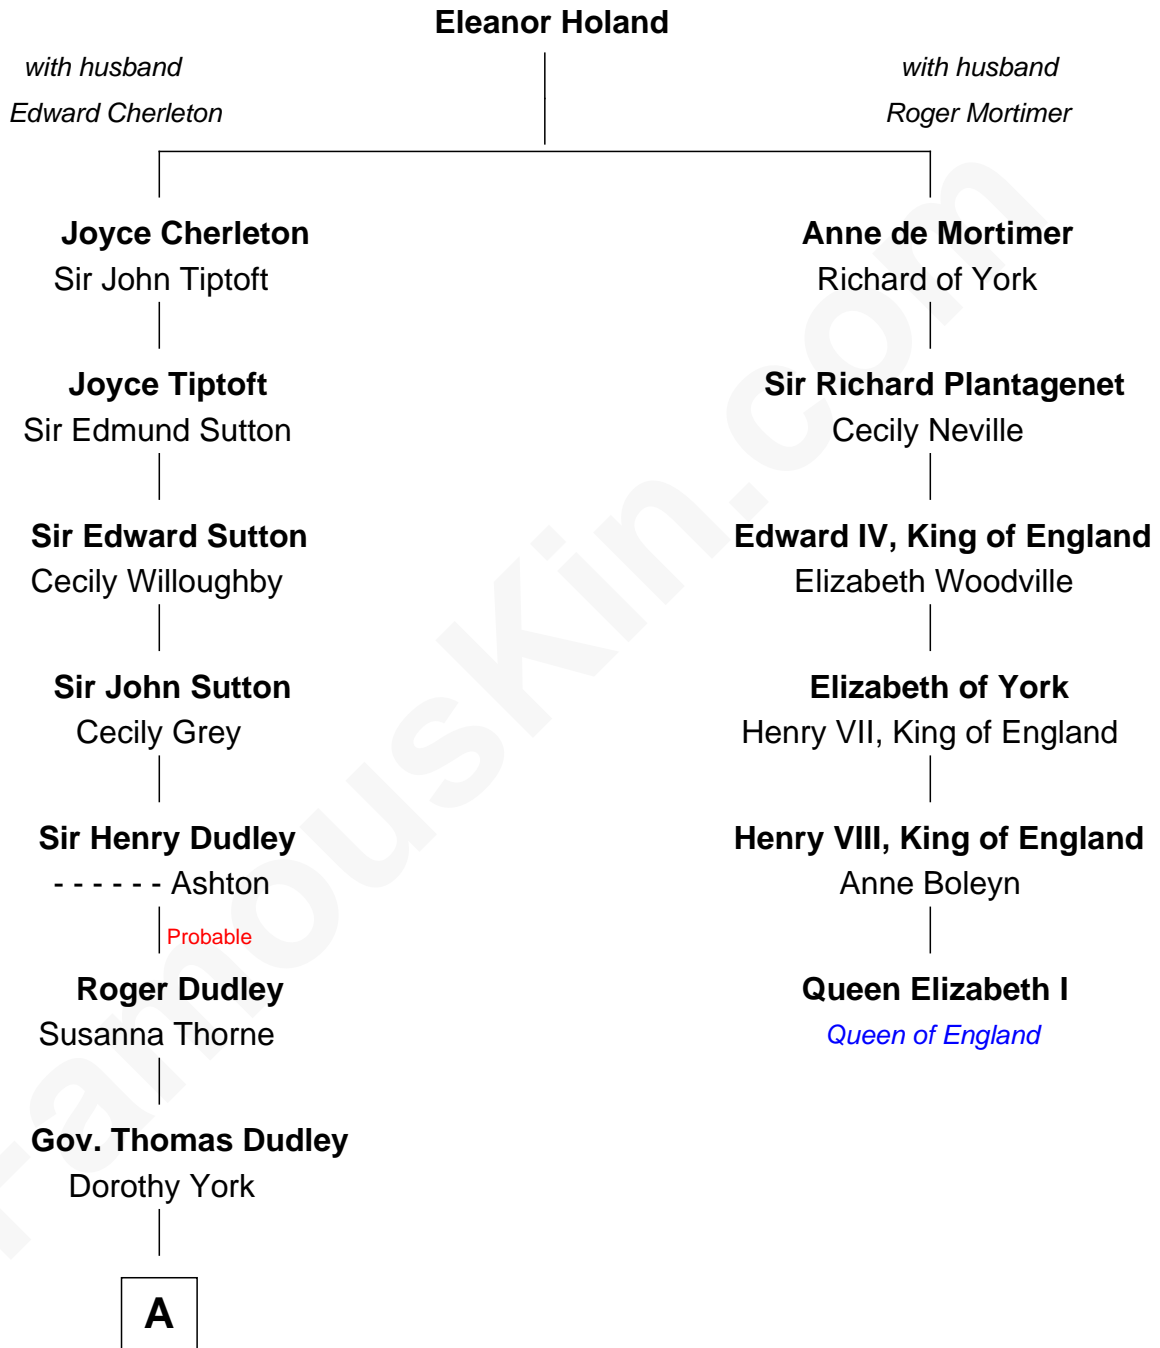

# FamousKin.com Relationship Chart of

**Dick Clark**

*Radio and TV Host*

5th cousin 11 times removed of

**Queen Elizabeth I**

*Queen of England*

Dick Clark photo by [Alan Light](#) (CC BY 2.0)