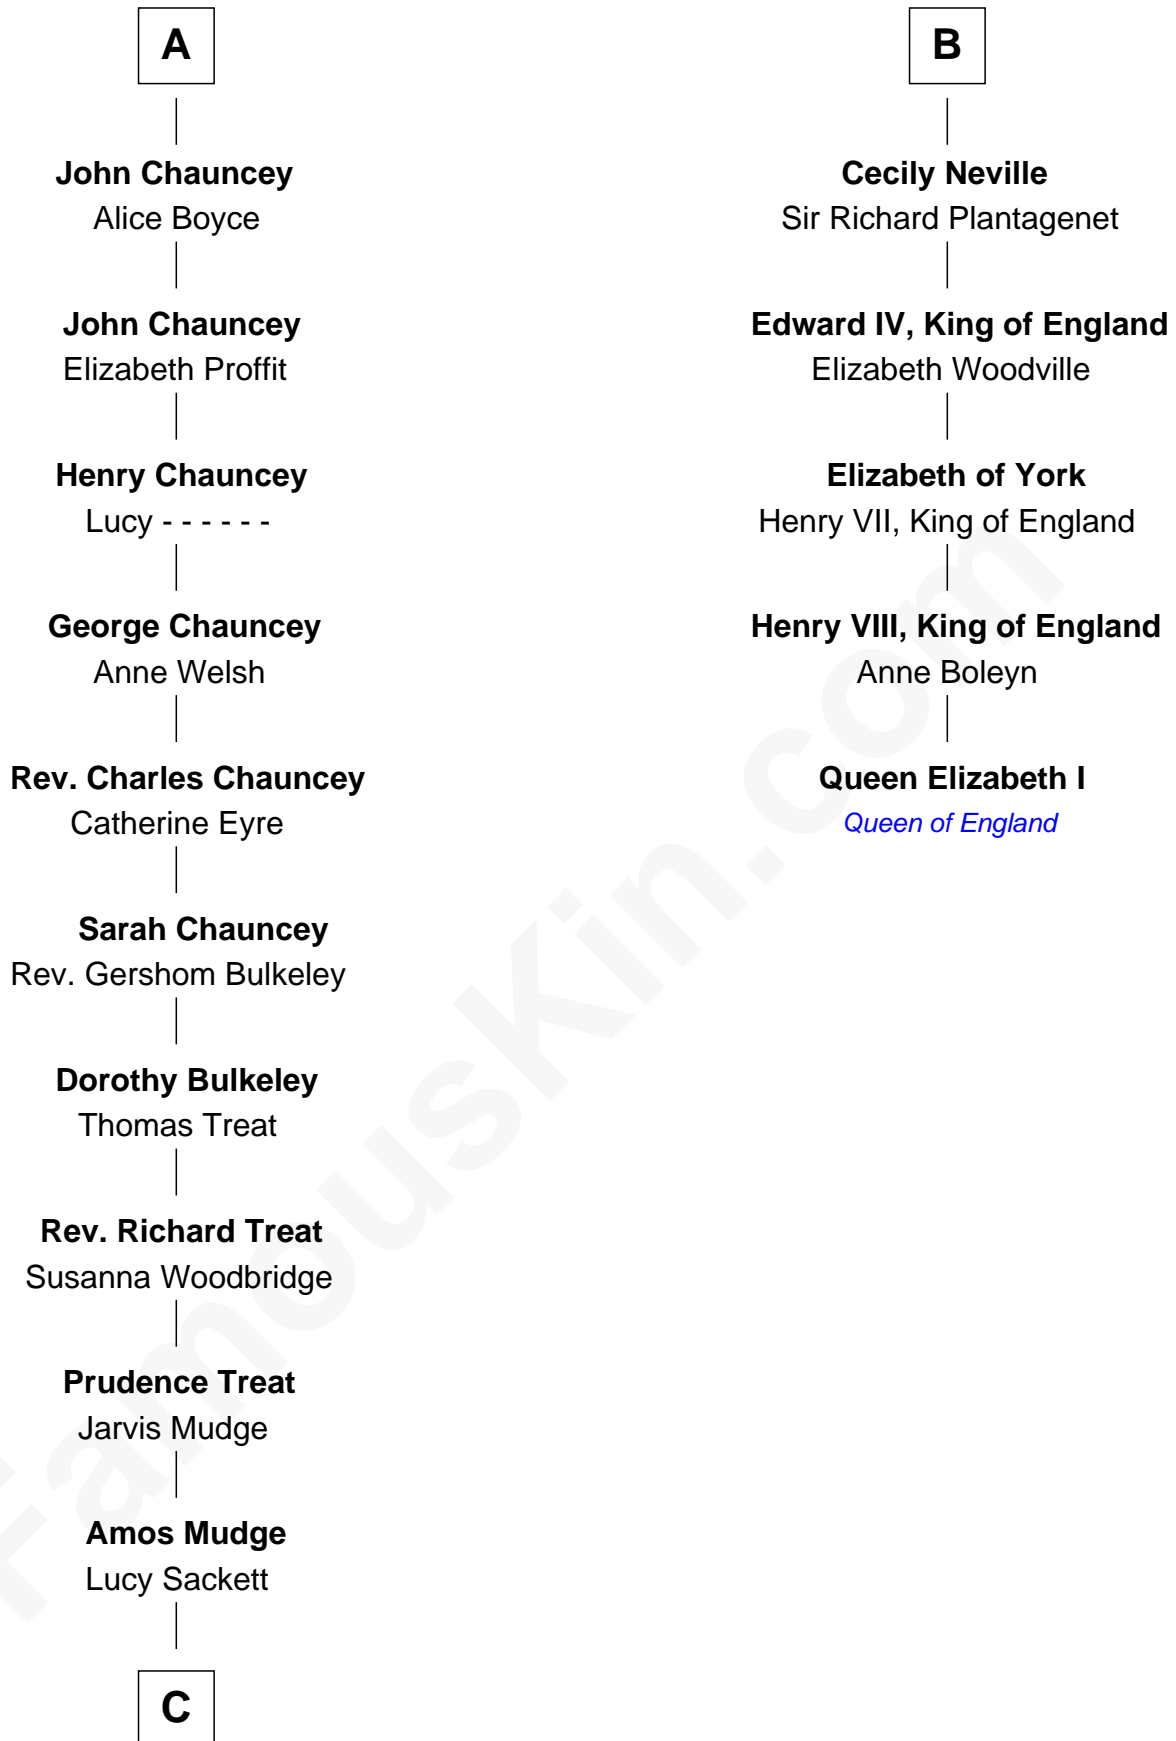

# FamousKin.com Relationship Chart of

**Dick Clark**

*Radio and TV Host*

11th cousin 10 times removed of

**Queen Elizabeth I**

*Queen of England*

**C**

—  
**Julia H. Mudge**  
George Barnard

—  
**George Barnard**  
Jane Sophia Fuller

—  
**Charles Fuller Barnard**  
Anna May Aldridge

—  
**Julia Fuller Barnard**  
Richard Augustus Clark

—  
**Dick Clark**  
*Radio and TV Host*

FamousKin.com