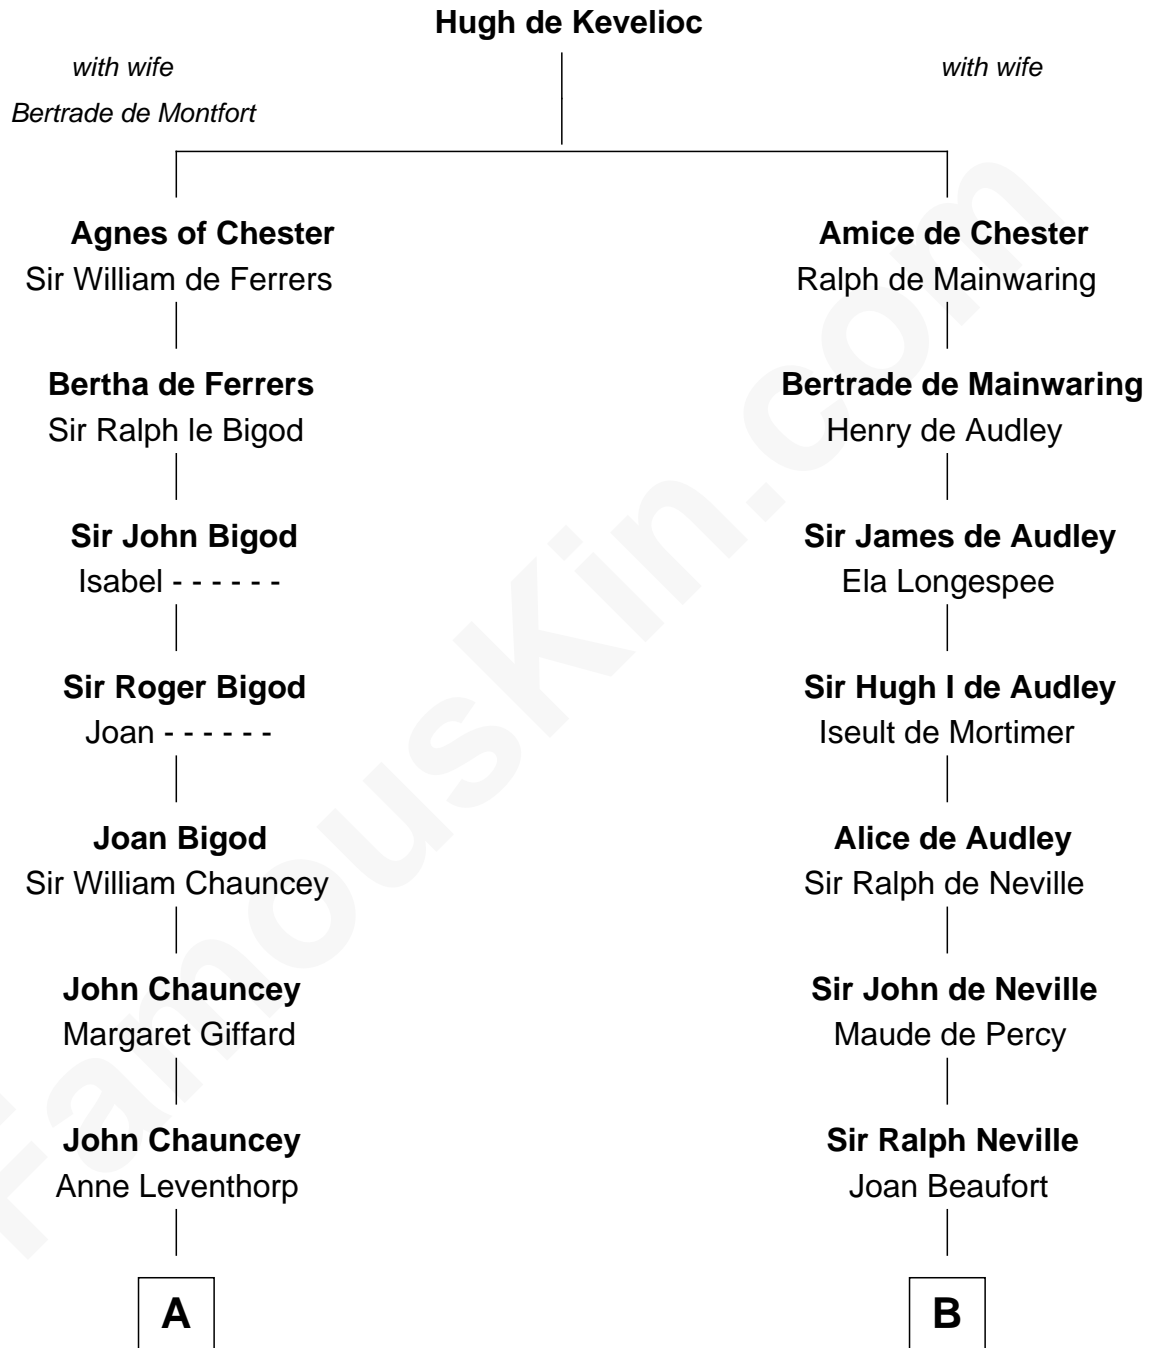

# FamousKin.com Relationship Chart of

**Dick Clark**

*Radio and TV Host*

11th cousin 10 times removed of

**Queen Elizabeth I**

*Queen of England*

**C**

—  
**Julia H. Mudge**  
George Barnard

—  
**George Barnard**  
Jane Sophia Fuller

—  
**Charles Fuller Barnard**  
Anna May Aldridge

—  
**Julia Fuller Barnard**  
Richard Augustus Clark

—  
**Dick Clark**  
*Radio and TV Host*

FamousKin.com