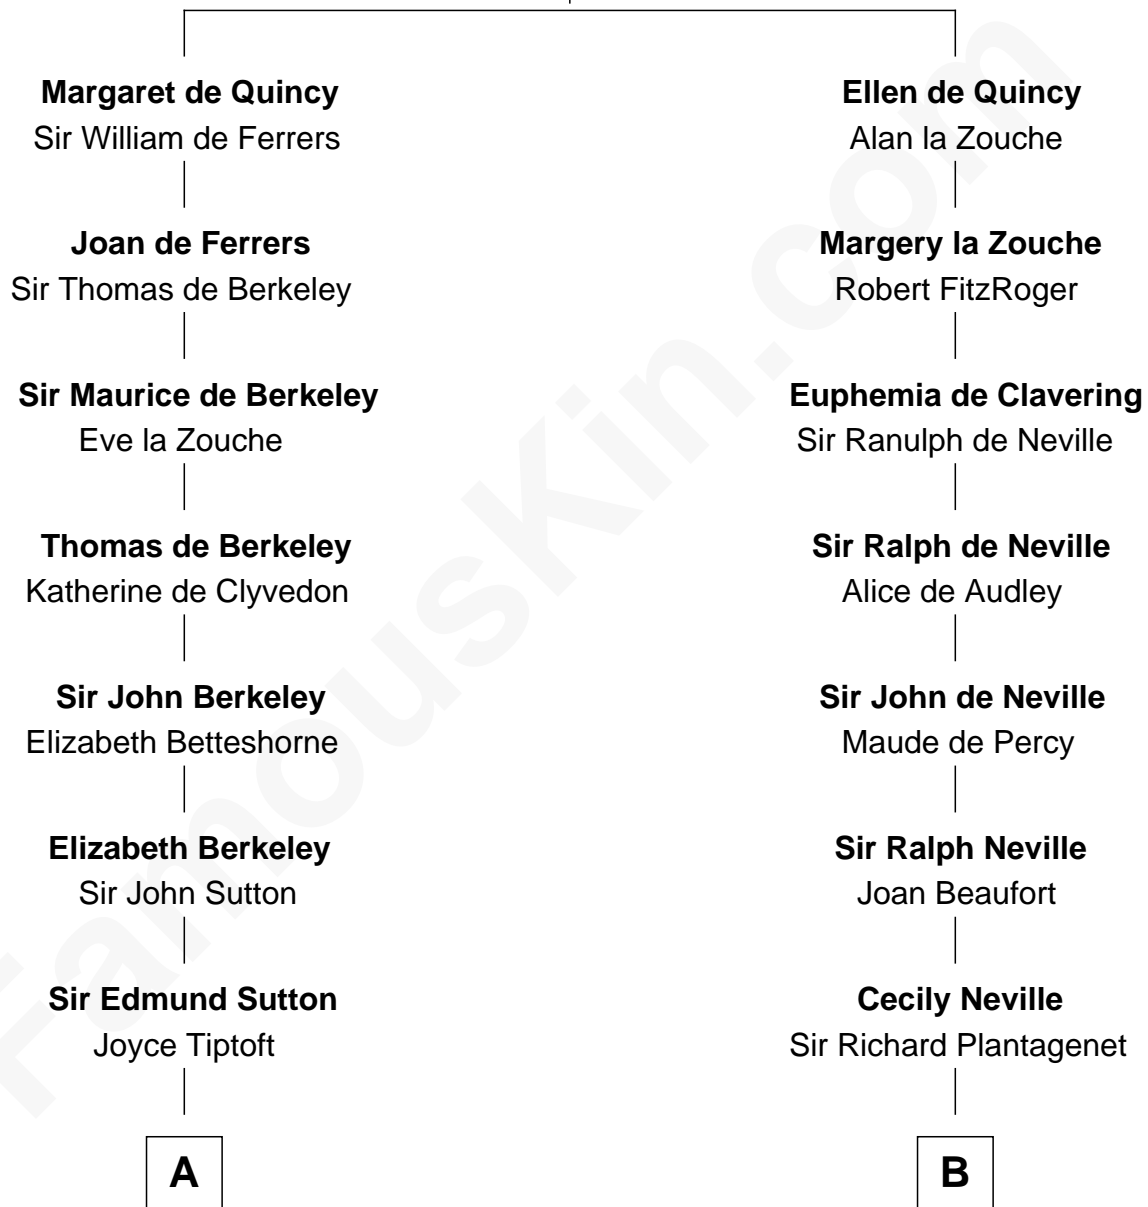

FamousKin.com Relationship Chart of

Dick Clark

Radio and TV Host

10th cousin 11 times removed of

Queen Elizabeth I

Queen of England

Sir Roger de Quincy

Helen of Galloway

C

—
Julia H. Mudge
George Barnard

—
George Barnard
Jane Sophia Fuller

—
Charles Fuller Barnard
Anna May Aldridge

—
Julia Fuller Barnard
Richard Augustus Clark

—
Dick Clark
Radio and TV Host

FamousKin.com