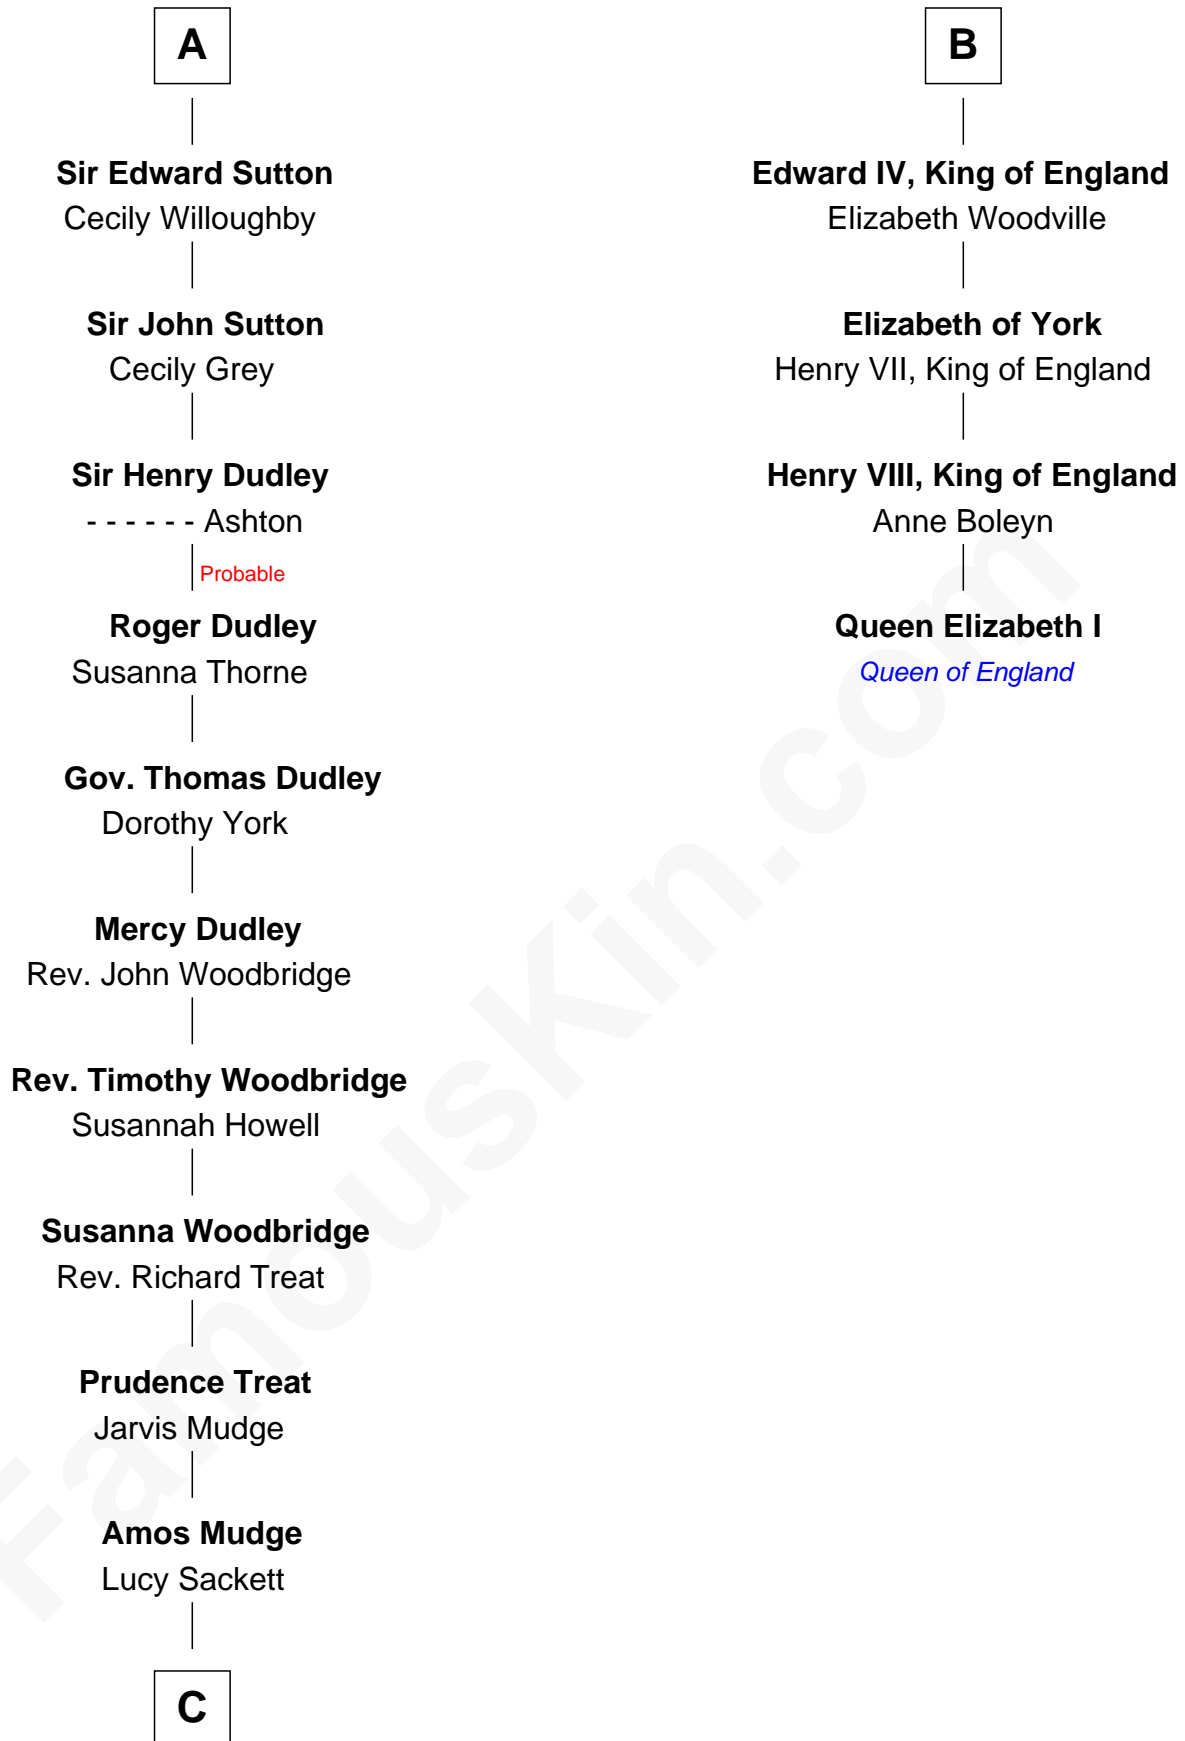

FamousKin.com Relationship Chart of

Dick Clark

Radio and TV Host

10th cousin 11 times removed of

Queen Elizabeth I

Queen of England

Sir Roger de Quincy

Helen of Galloway

C

—
Julia H. Mudge
George Barnard

—
George Barnard
Jane Sophia Fuller

—
Charles Fuller Barnard
Anna May Aldridge

—
Julia Fuller Barnard
Richard Augustus Clark

—
Dick Clark
Radio and TV Host

FamousKin.com