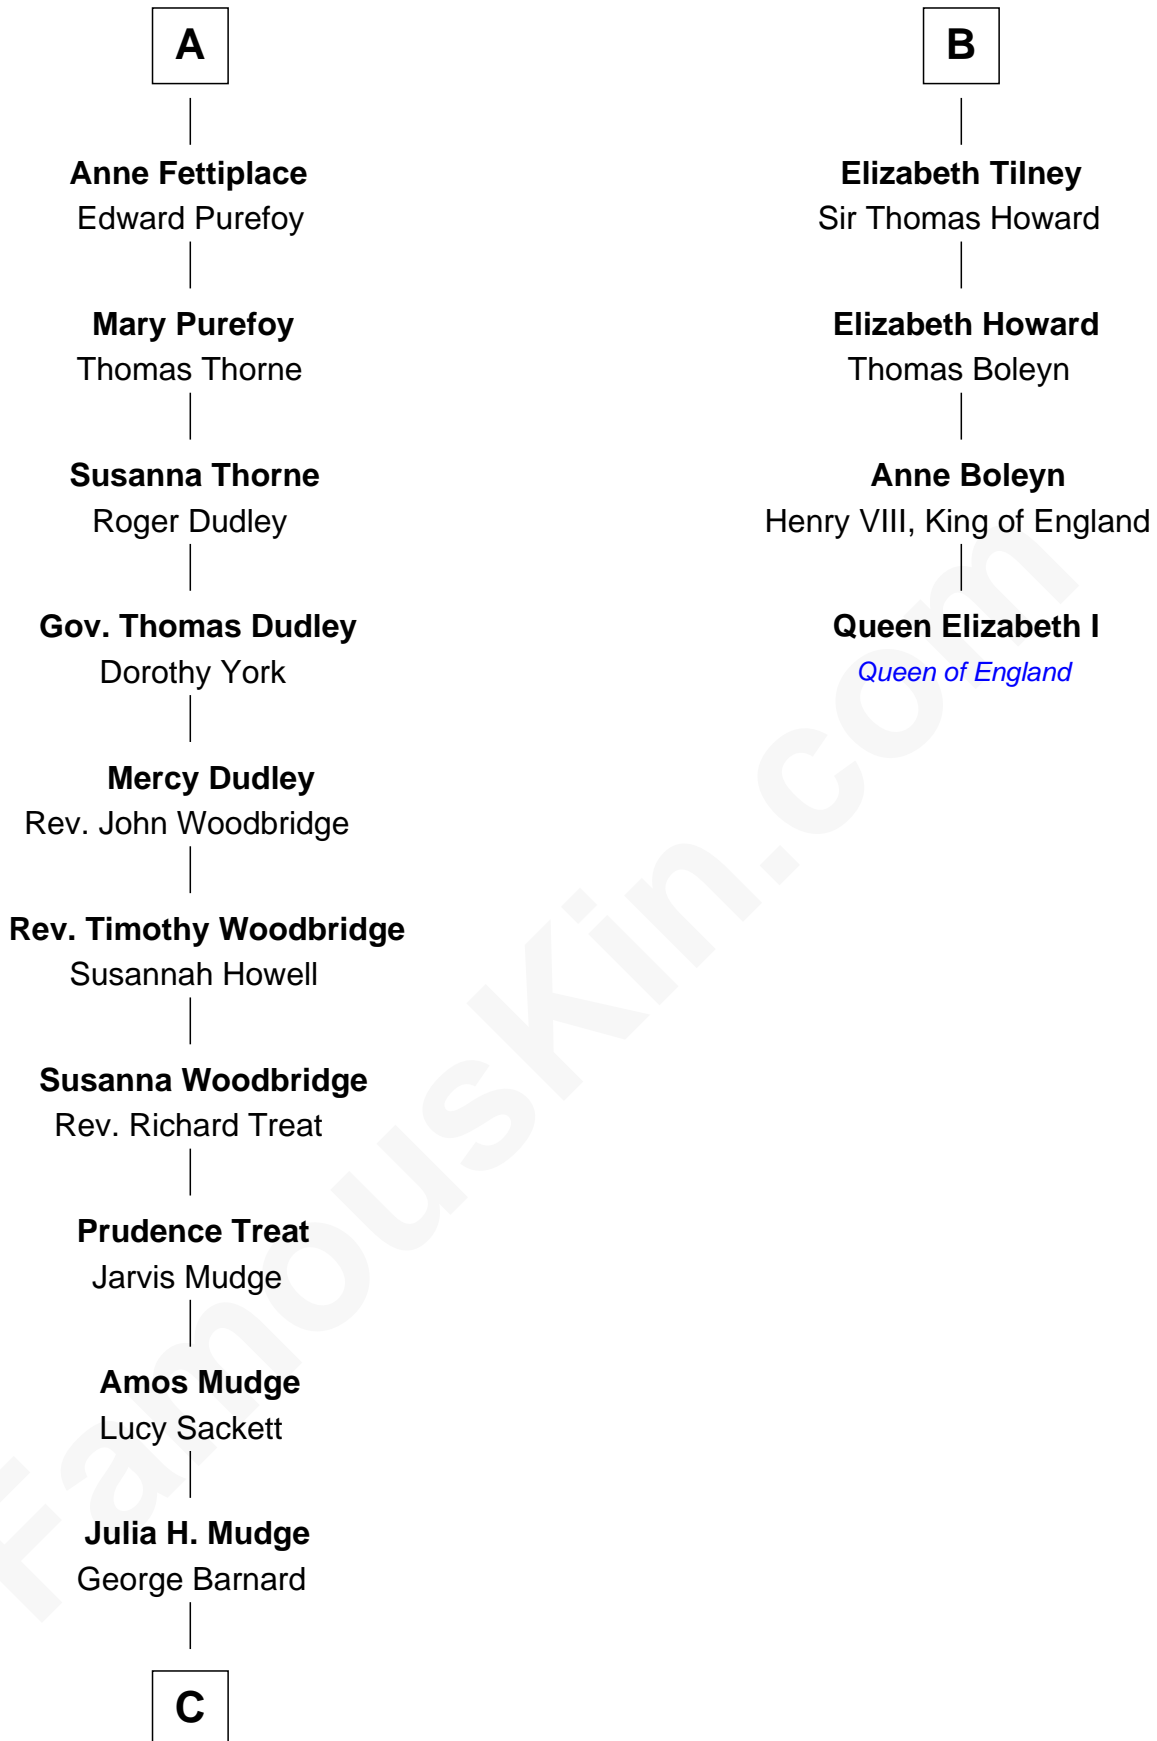

FamousKin.com Relationship Chart of

Dick Clark

Radio and TV Host

10th cousin 10 times removed of

Queen Elizabeth I

Queen of England

William de Odingsells

Ela FitzWalter

Margaret de Oddingseles

Sir John de Grey

Sir John Grey

Avice Marmion

Maud Grey

Sir Thomas Harcourt

Sir Thomas Harcourt

Jane Fraunceys

Sir Roger de Herdeburgh

Ela Herdeburgh

Sir William de Boteler

Ankaret le Boteler

John le Strange

Eleanor le Strange

Sir Reynold de Grey

Ida Grey

John Cokayne

Elizabeth Cokayne

Sir Laurence Cheney

Elizabeth Cheney

Sir Frederick Tilney

B

C

—
George Barnard
Jane Sophia Fuller