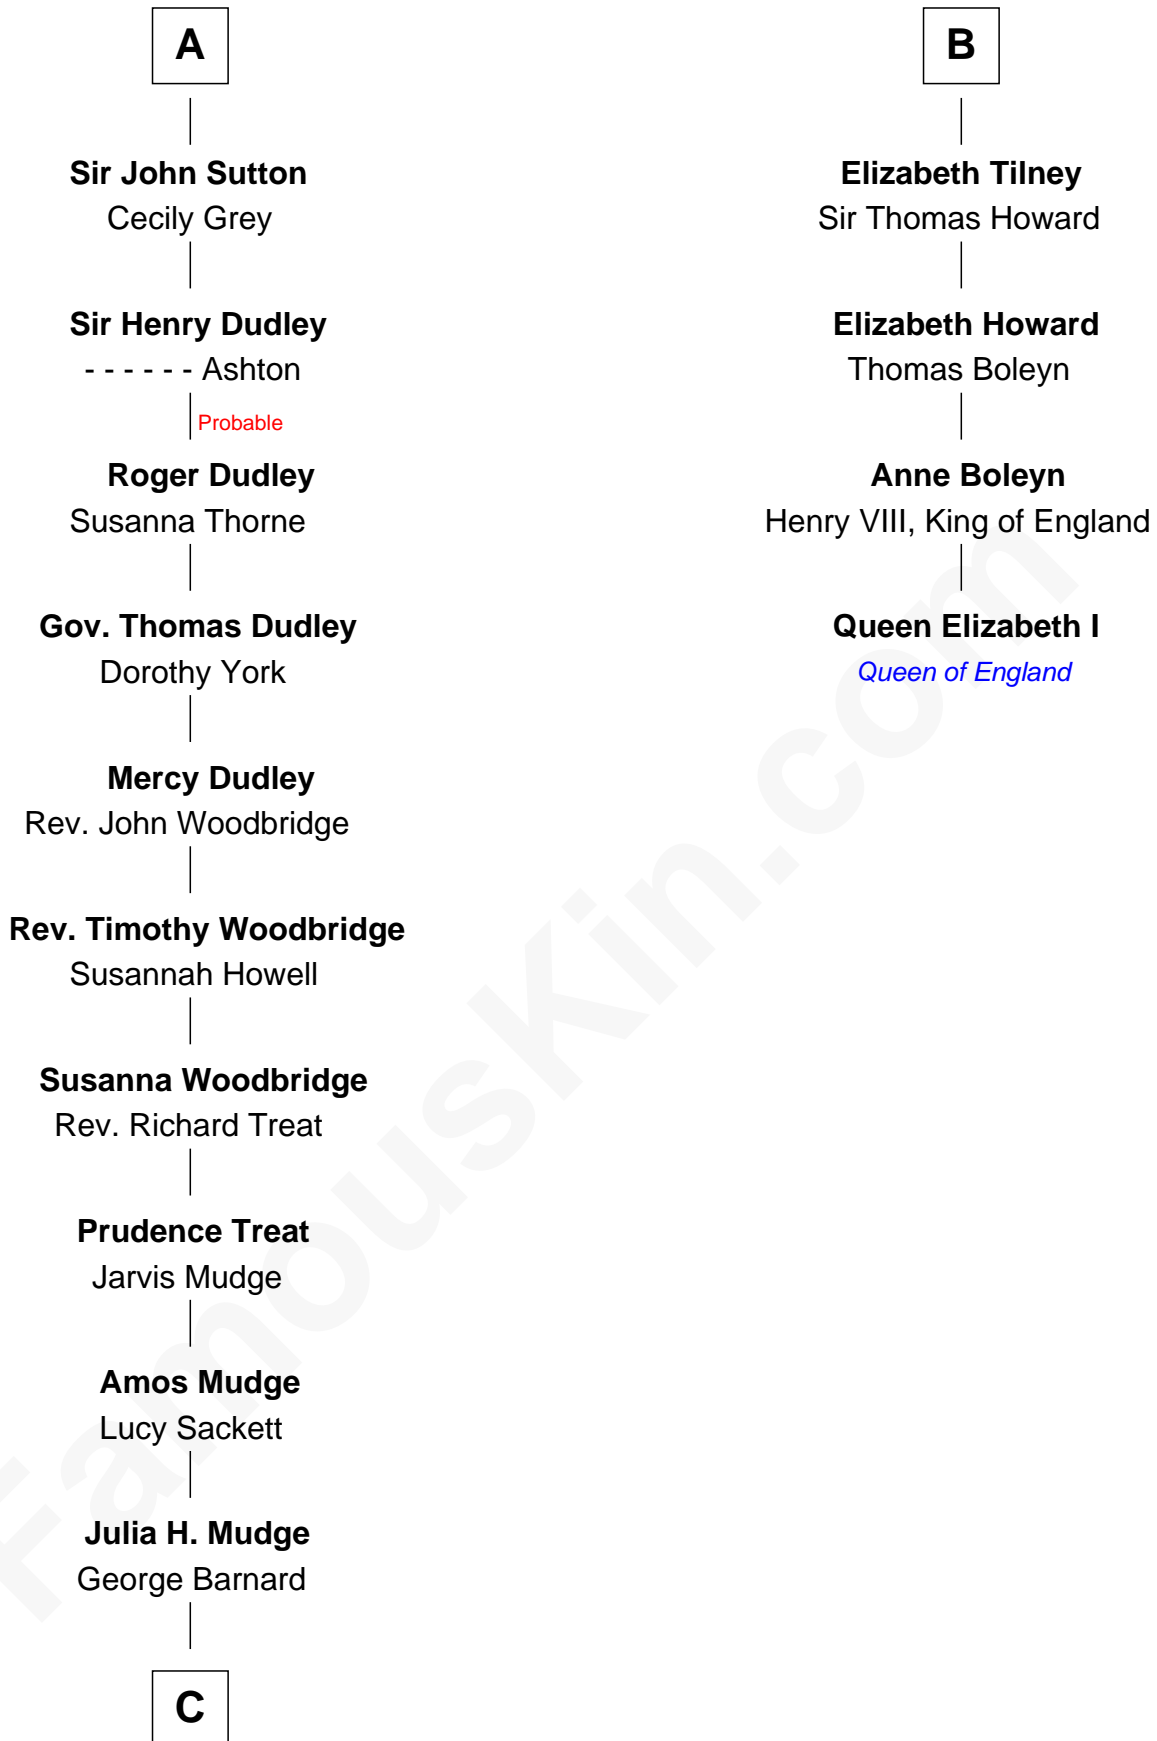

FamousKin.com Relationship Chart of

Dick Clark

Radio and TV Host

10th cousin 10 times removed of

Queen Elizabeth I

Queen of England

Sir William de Cantilupe

Eve de Braiose

C

George Barnard
Jane Sophia Fuller

Charles Fuller Barnard
Anna May Aldridge

Julia Fuller Barnard
Richard Augustus Clark

Dick Clark
Radio and TV Host

FamousKin.com