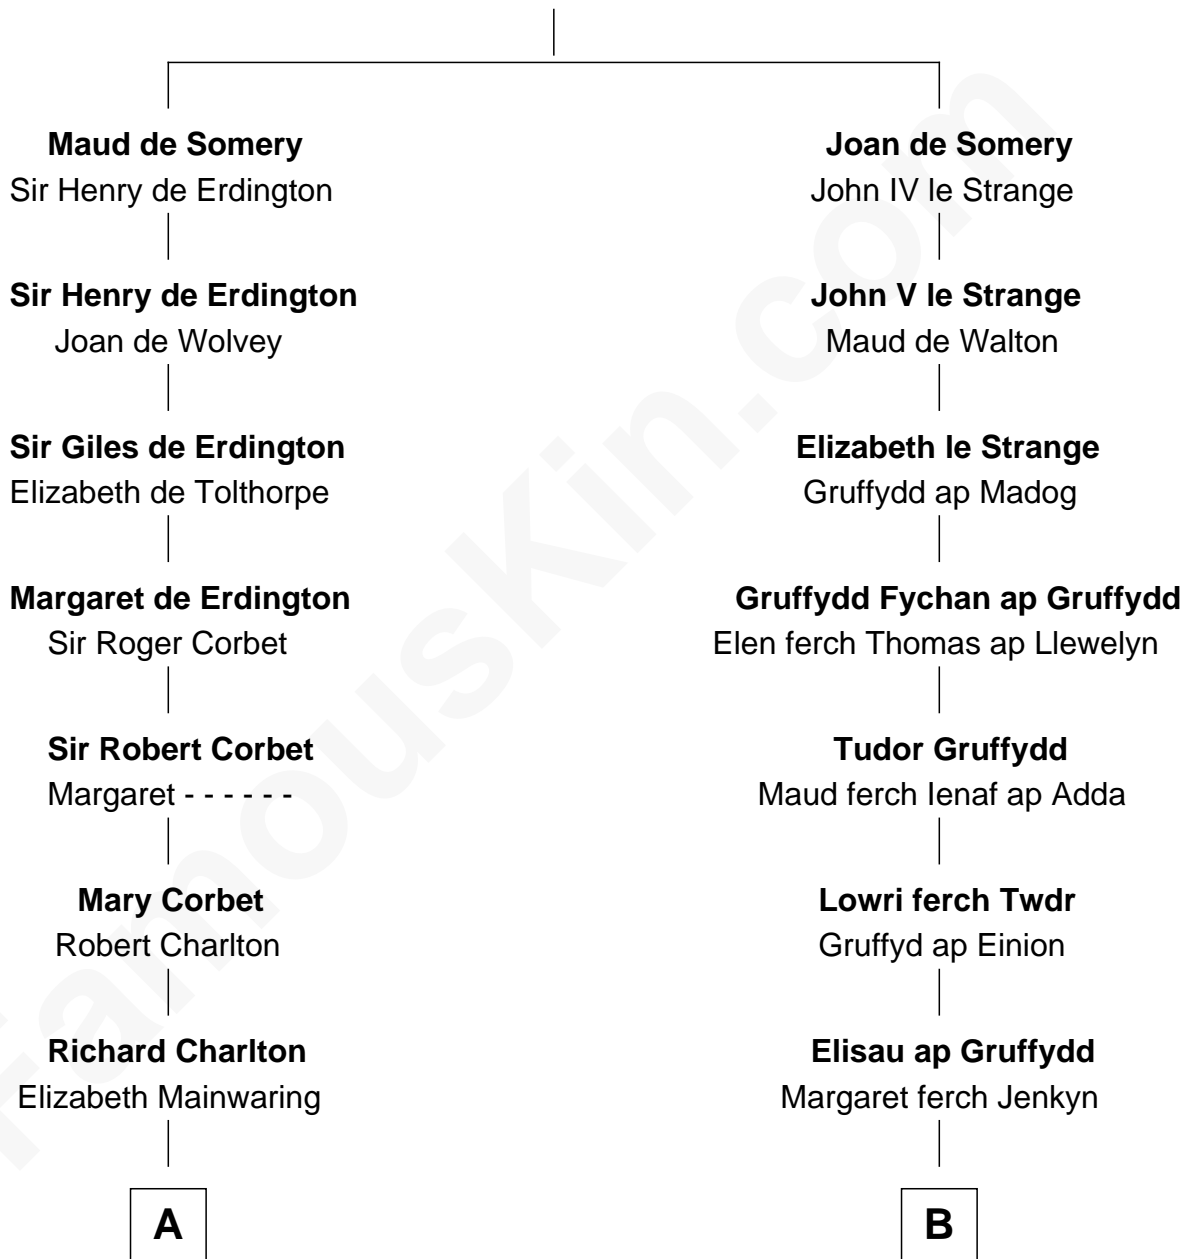

FamousKin.com Relationship Chart of

Dick Clark

Radio and TV Host

12th cousin 8 times removed of

Elihu Yale

Benefactor and Namesake of Yale College

Sir Roger de Somery

Nichole d'Aubenev

C

George Barnard
Jane Sophia Fuller

Charles Fuller Barnard
Anna May Aldridge

Julia Fuller Barnard
Richard Augustus Clark

Dick Clark
Radio and TV Host

FamousKin.com