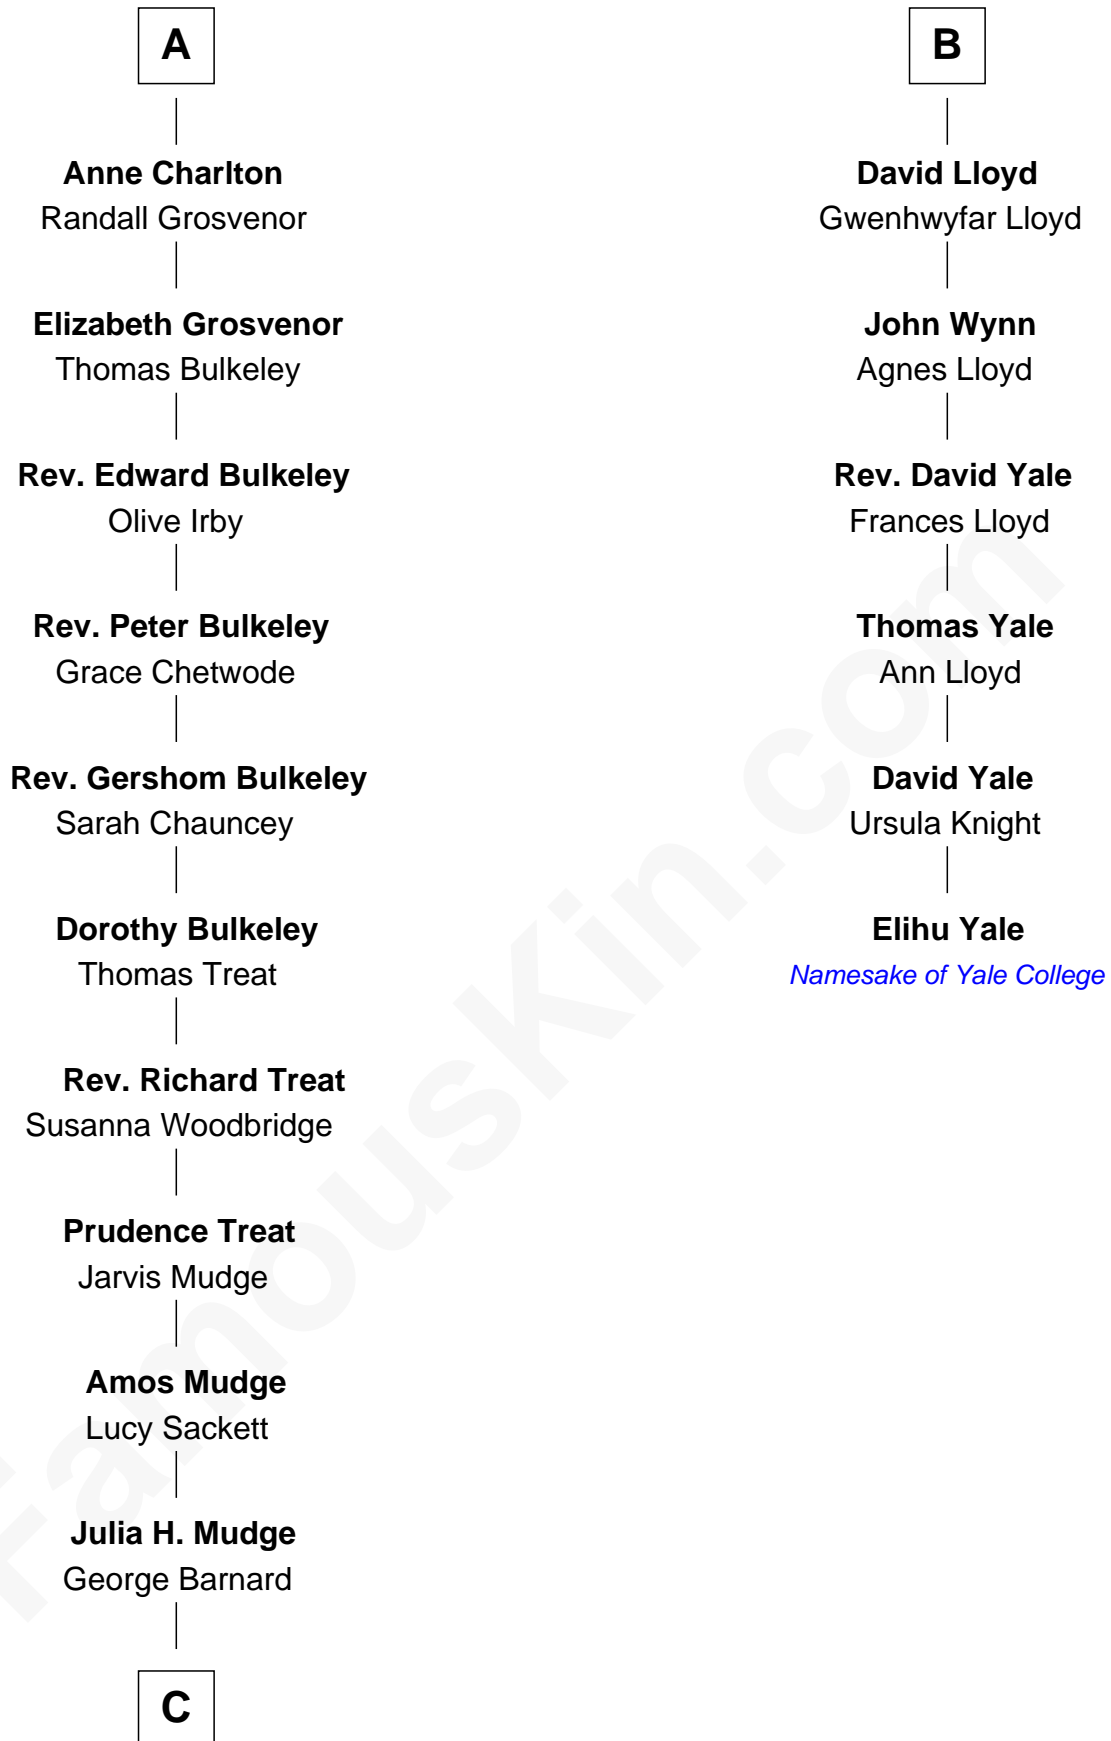

FamousKin.com Relationship Chart of

Dick Clark

Radio and TV Host

12th cousin 8 times removed of

Elihu Yale

Benefactor and Namesake of Yale College

Sir Roger de Somery

Nichole d'Aubenev

C

George Barnard
Jane Sophia Fuller

Charles Fuller Barnard
Anna May Aldridge

Julia Fuller Barnard
Richard Augustus Clark

Dick Clark
Radio and TV Host

FamousKin.com