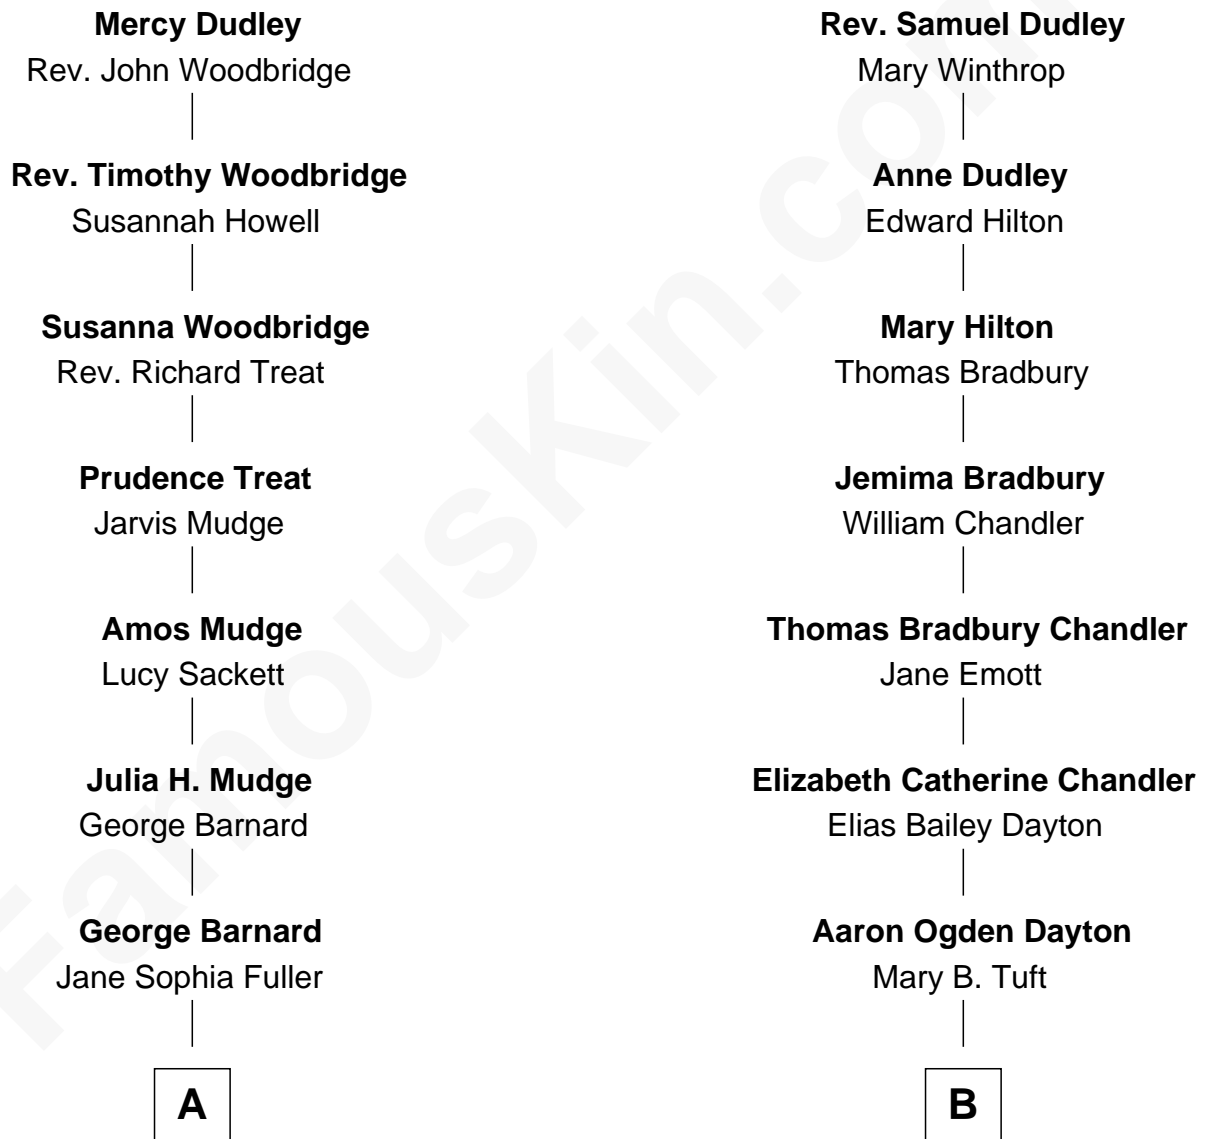

FamousKin.com Relationship Chart of

Dick Clark

Radio and TV Host

9th cousin 2 times removed of

Christopher Reeve

Movie Actor

Gov. Thomas Dudley

Dorothy York

A

Charles Fuller Barnard

Anna May Aldridge

Julia Fuller Barnard

Richard Augustus Clark

Dick Clark

Radio and TV Host

B