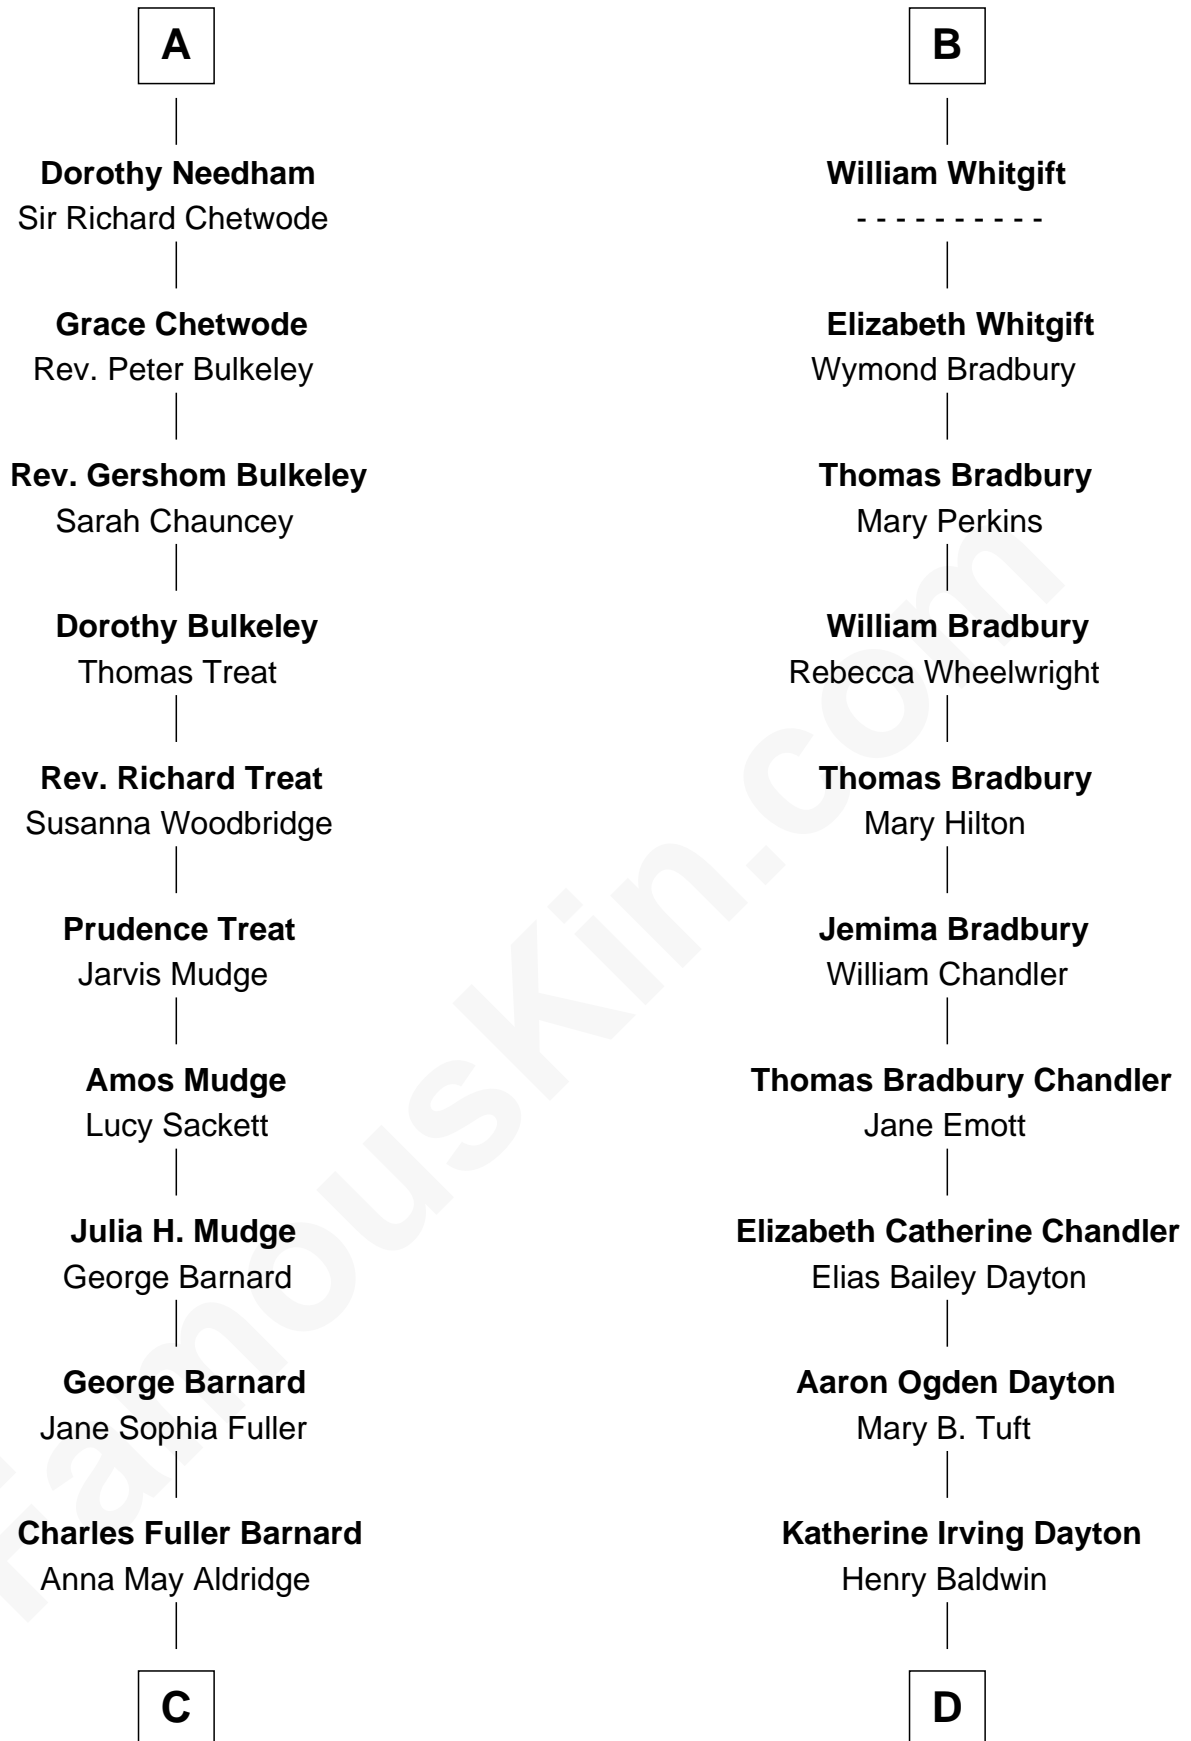

FamousKin.com Relationship Chart of

Dick Clark

Radio and TV Host

18th cousin 2 times removed of

Christopher Reeve

Movie Actor

John de Welles

Maud de Roos