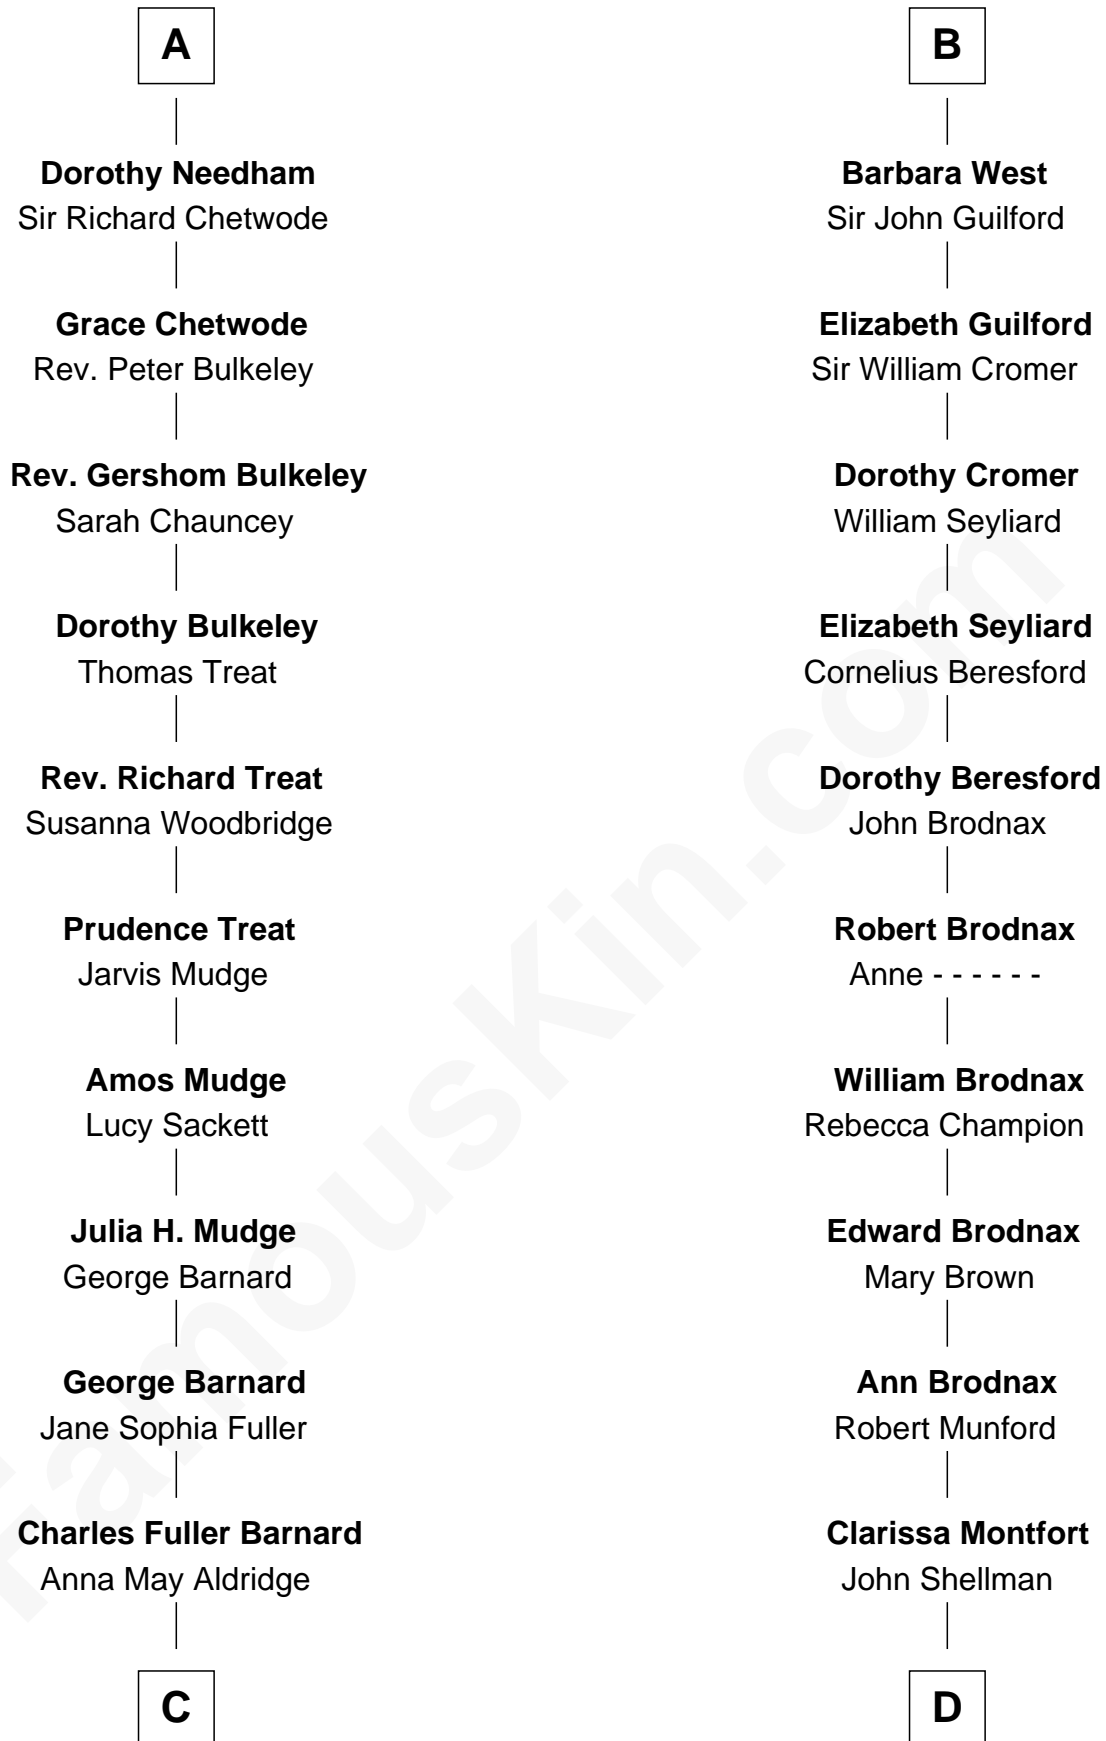

Sir William Beauchamp

Joan Fitzalan

Joan Beauchamp

James Butler

Elizabeth Butler

John Talbot

Sir Gilbert Talbot

Audrey Cotton

Sir Roger de Clifford

Katherine de Clifford

Sir Ralph de Greystoke

Maud de Greystoke

Eudo de Welles

Sir Lionel de Welles

Joan de Waterton

Eleanor de Welles

Sir Thomas Hoo

Anne Hoo

Sir Roger Copley

Eleanor Copley

Sir Thomas West

B

C

Julia Fuller Barnard
Richard Augustus Clark

Dick Clark
Radio and TV Host

D

Susan Montfort Shellman
Samuel Howard Fay

Harriet Eleanor Fay
Rev. James Smith Bush

Samuel Prescott Bush
Flora Sheldon

Prescott Sheldon Bush
Dorothy Wear Walker

George H. W. Bush
41st U.S. President