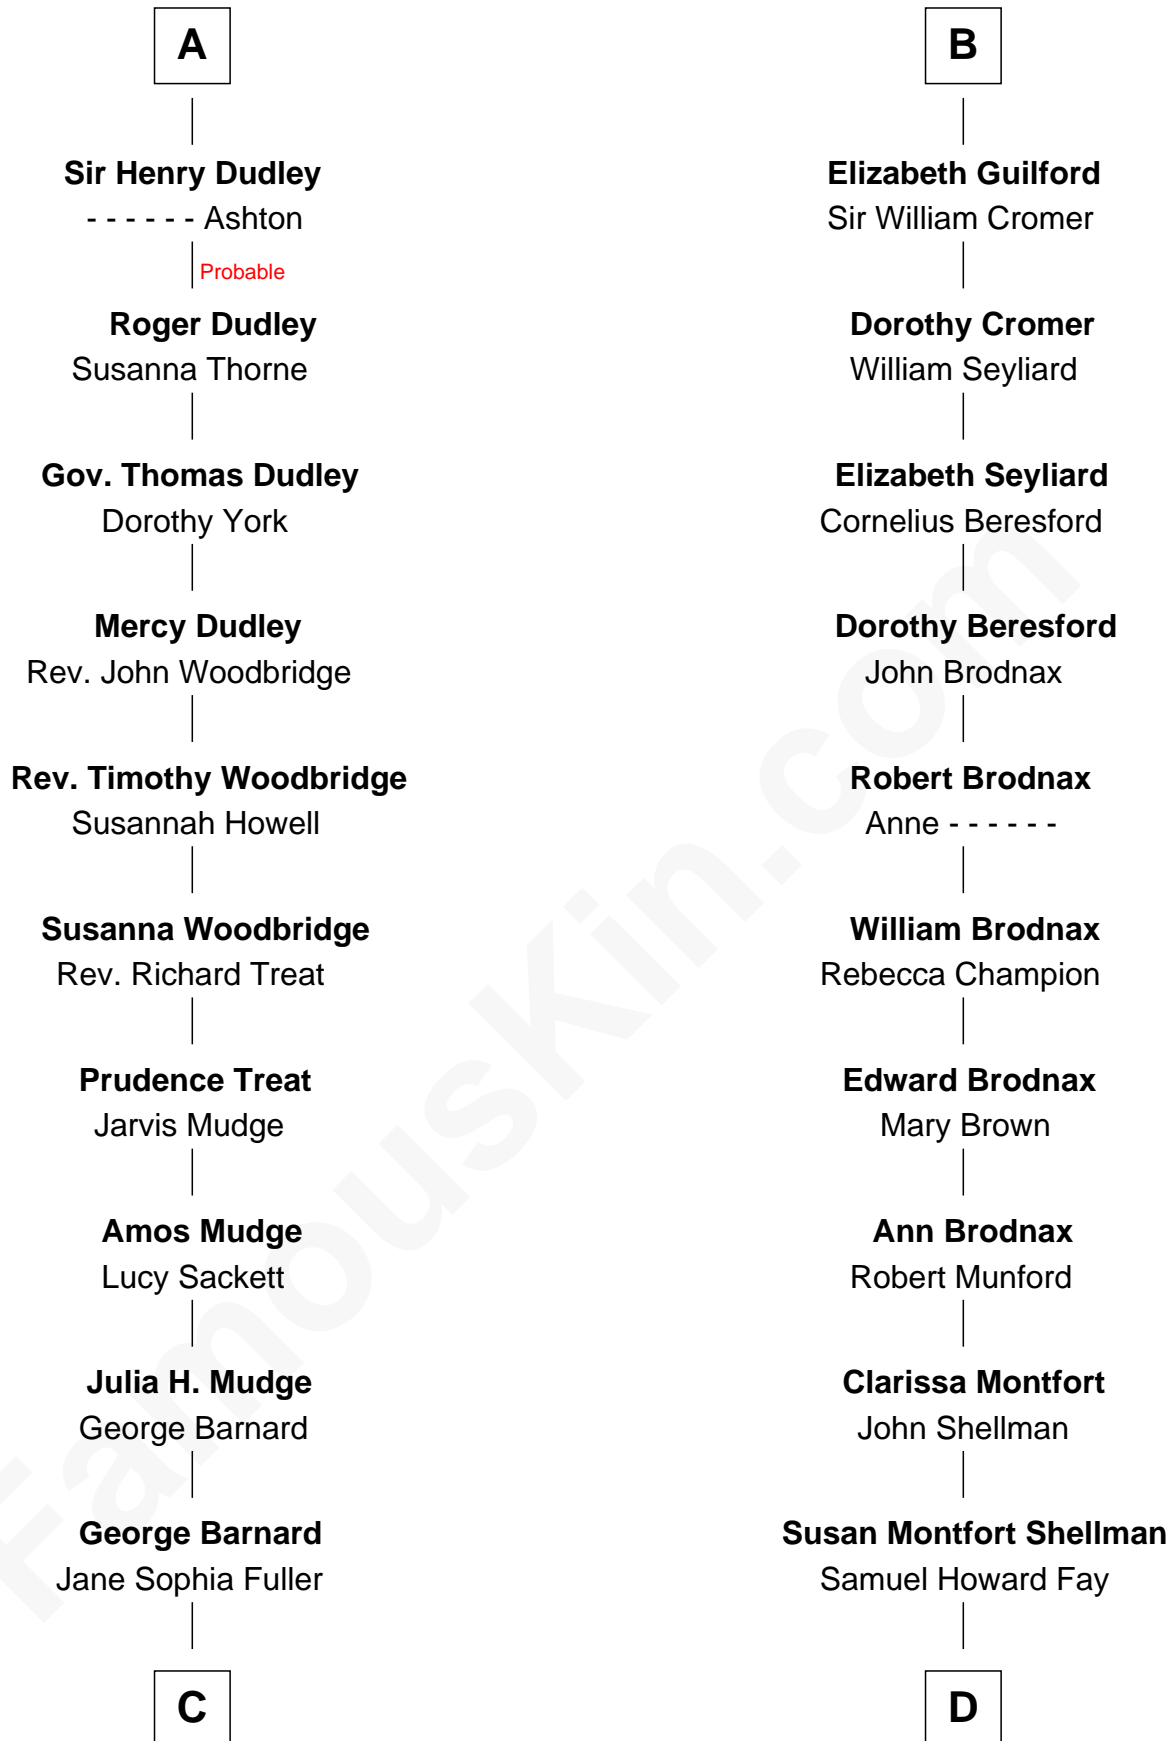

FamousKin.com Relationship Chart of

Dick Clark

Radio and TV Host

19th cousin 1 time removed of

George H. W. Bush

41st U.S. President

Sir Robert de Holland

Maude la Zouche

C

Charles Fuller Barnard

Anna May Aldridge

Julia Fuller Barnard

Richard Augustus Clark

Dick Clark

Radio and TV Host

D

Harriet Eleanor Fay

Rev. James Smith Bush

Samuel Prescott Bush

Flora Sheldon

Prescott Sheldon Bush

Dorothy Wear Walker

George H. W. Bush

41st U.S. President