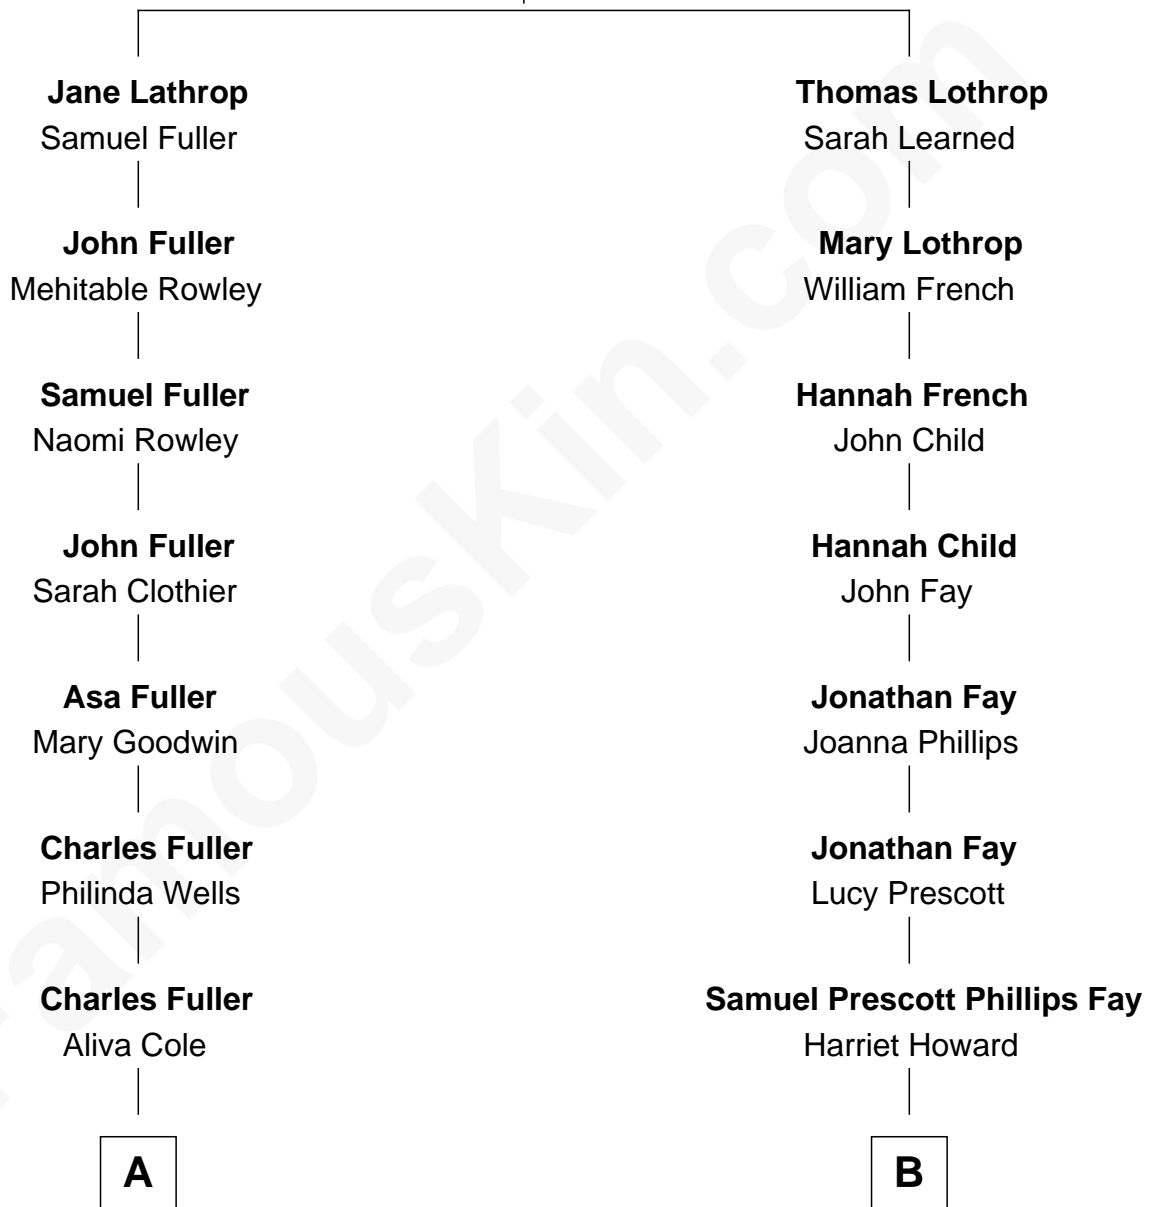

# FamousKin.com Relationship Chart of

**Dick Clark**

*Radio and TV Host*

10th cousin 1 time removed of

**George H. W. Bush**

*41st U.S. President*

**John Lothrop**  
Hannah House

**A**

**Jane Sophia Fuller**

George Barnard

**Charles Fuller Barnard**

Anna May Aldridge

**Julia Fuller Barnard**

Richard Augustus Clark

**Dick Clark**

*Radio and TV Host*

Dorothy Wear Walker

**George H. W. Bush**

*41st U.S. President*