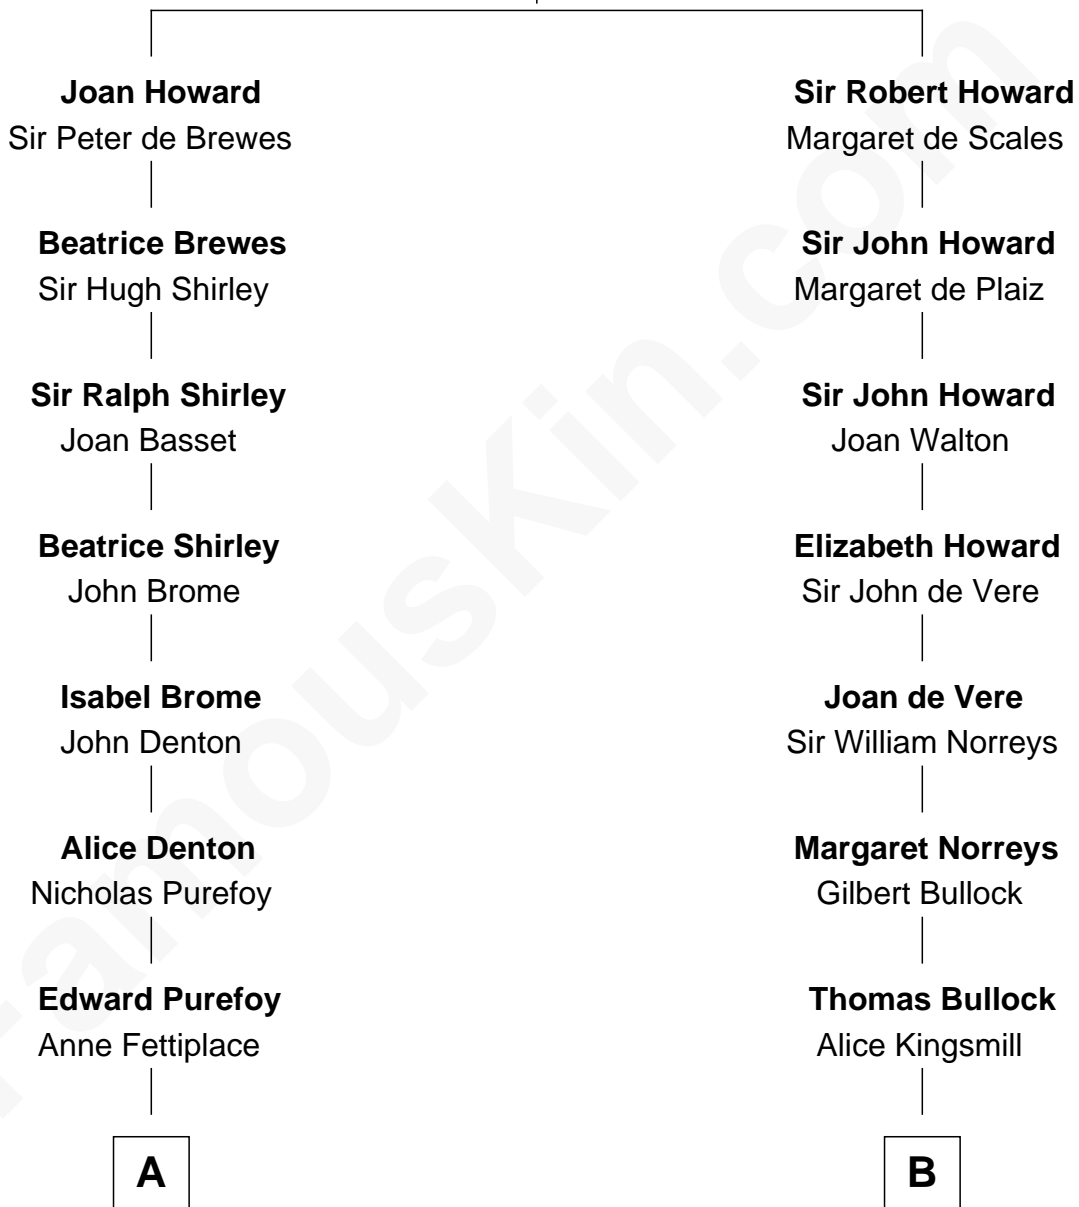

FamousKin.com Relationship Chart of

Dick Clark

Radio and TV Host

19th cousin 1 time removed of

George H. W. Bush

41st U.S. President

Sir John Howard

Alice de Bois

C

Charles Fuller Barnard

Anna May Aldridge

Julia Fuller Barnard

Richard Augustus Clark

Dick Clark

Radio and TV Host

D