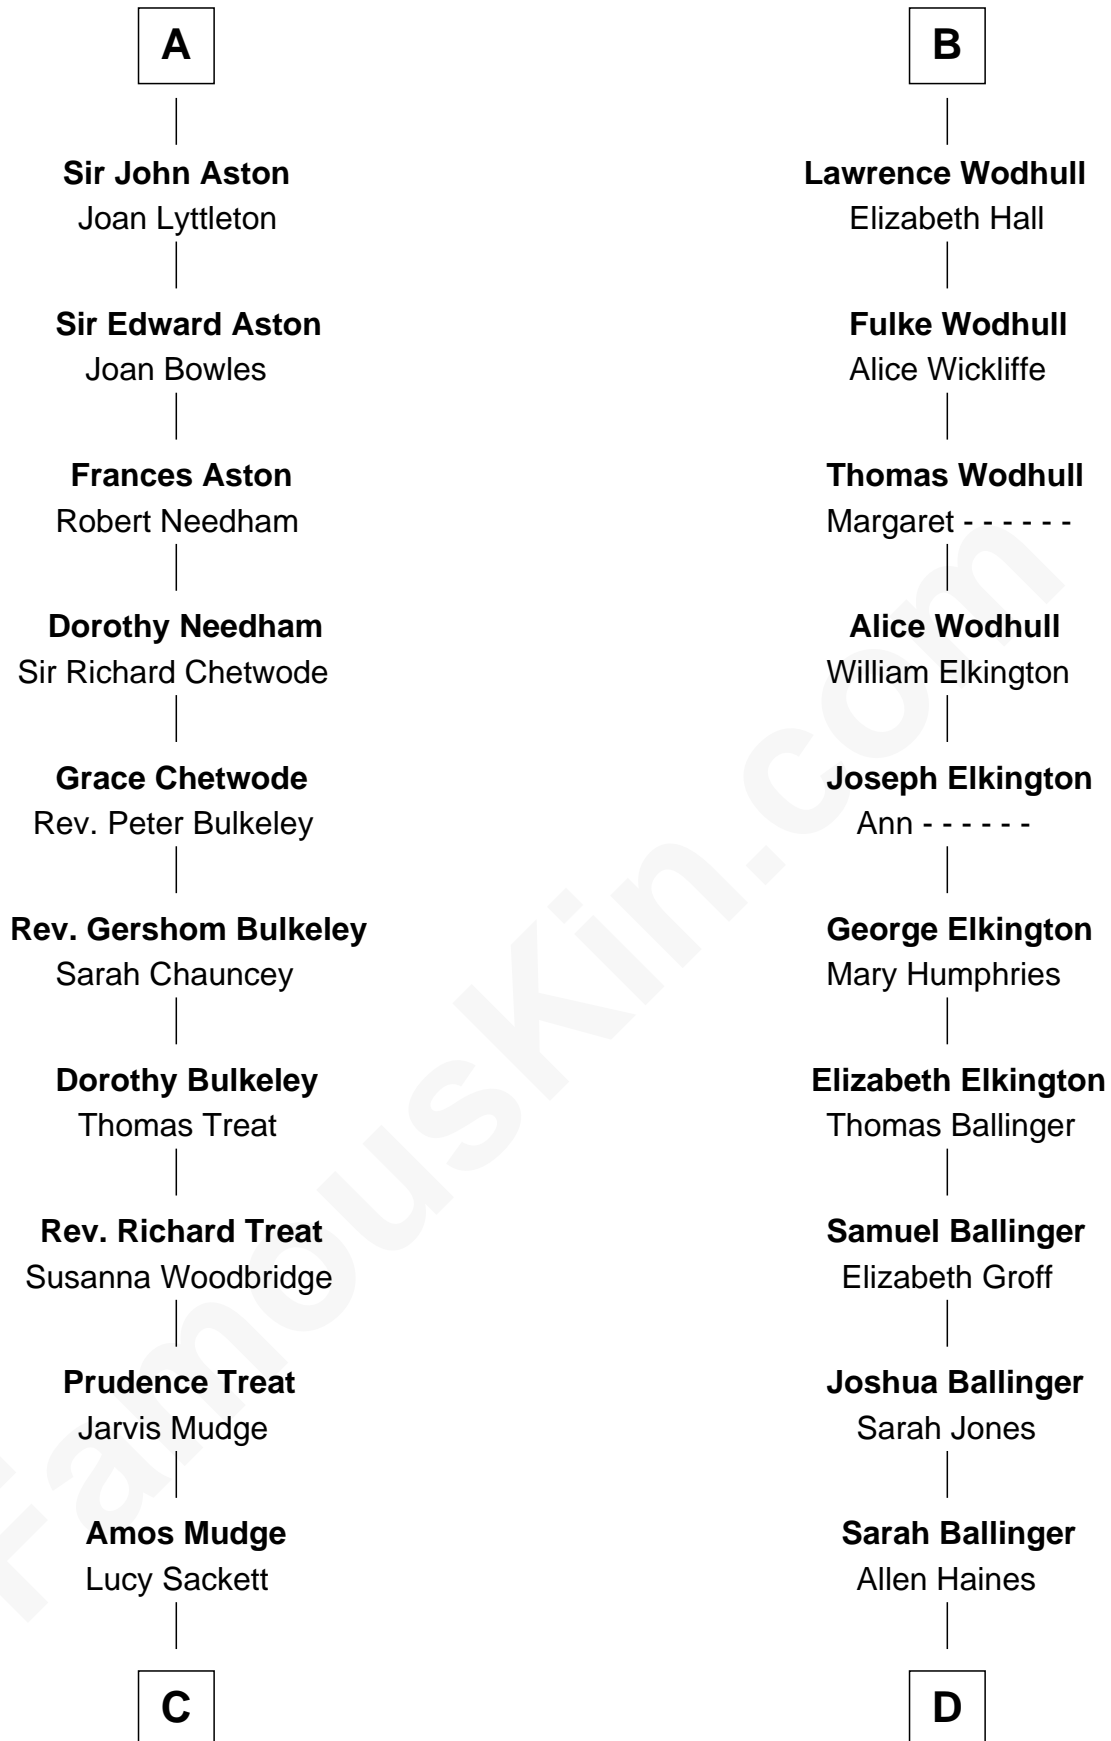

FamousKin.com Relationship Chart of

Dick Clark

Radio and TV Host

21st cousin of

Barbara (Pierce) Bush

First Lady of President George H.W. Bush

C

Julia H. Mudge
George Barnard

George Barnard
Jane Sophia Fuller

Charles Fuller Barnard
Anna May Aldridge

Julia Fuller Barnard
Richard Augustus Clark

Dick Clark
Radio and TV Host

D

Jonathan Haines
Mary Jane Sprague

Sarah Haines
Jacob Marion Flickinger