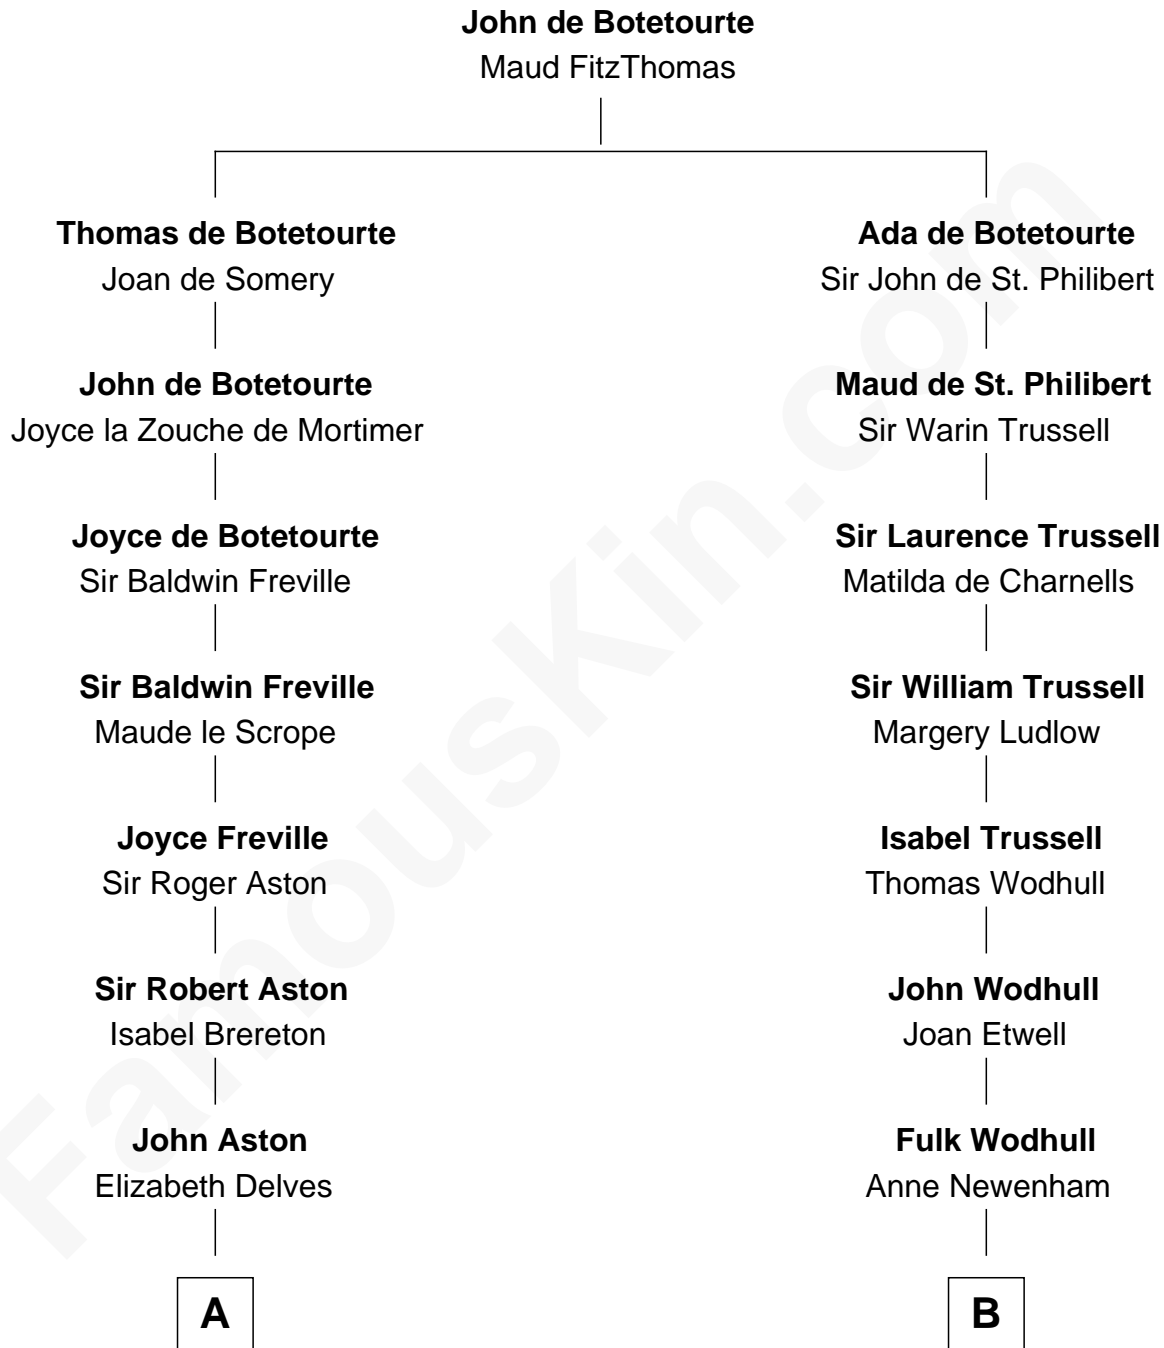

FamousKin.com Relationship Chart of

Dick Clark

Radio and TV Host

21st cousin of

Barbara (Pierce) Bush

First Lady of President George H.W. Bush

C

Julia H. Mudge
George Barnard

George Barnard
Jane Sophia Fuller

Charles Fuller Barnard
Anna May Aldridge

Julia Fuller Barnard
Richard Augustus Clark

Dick Clark
Radio and TV Host

D

Jonathan Haines
Mary Jane Sprague

Sarah Haines
Jacob Marion Flickinger

Lulu Dell Flickinger
James Edgar Robinson

Pauline Robinson
Marvin Pierce

Barbara (Pierce) Bush
First Lady of George H.W. Bush