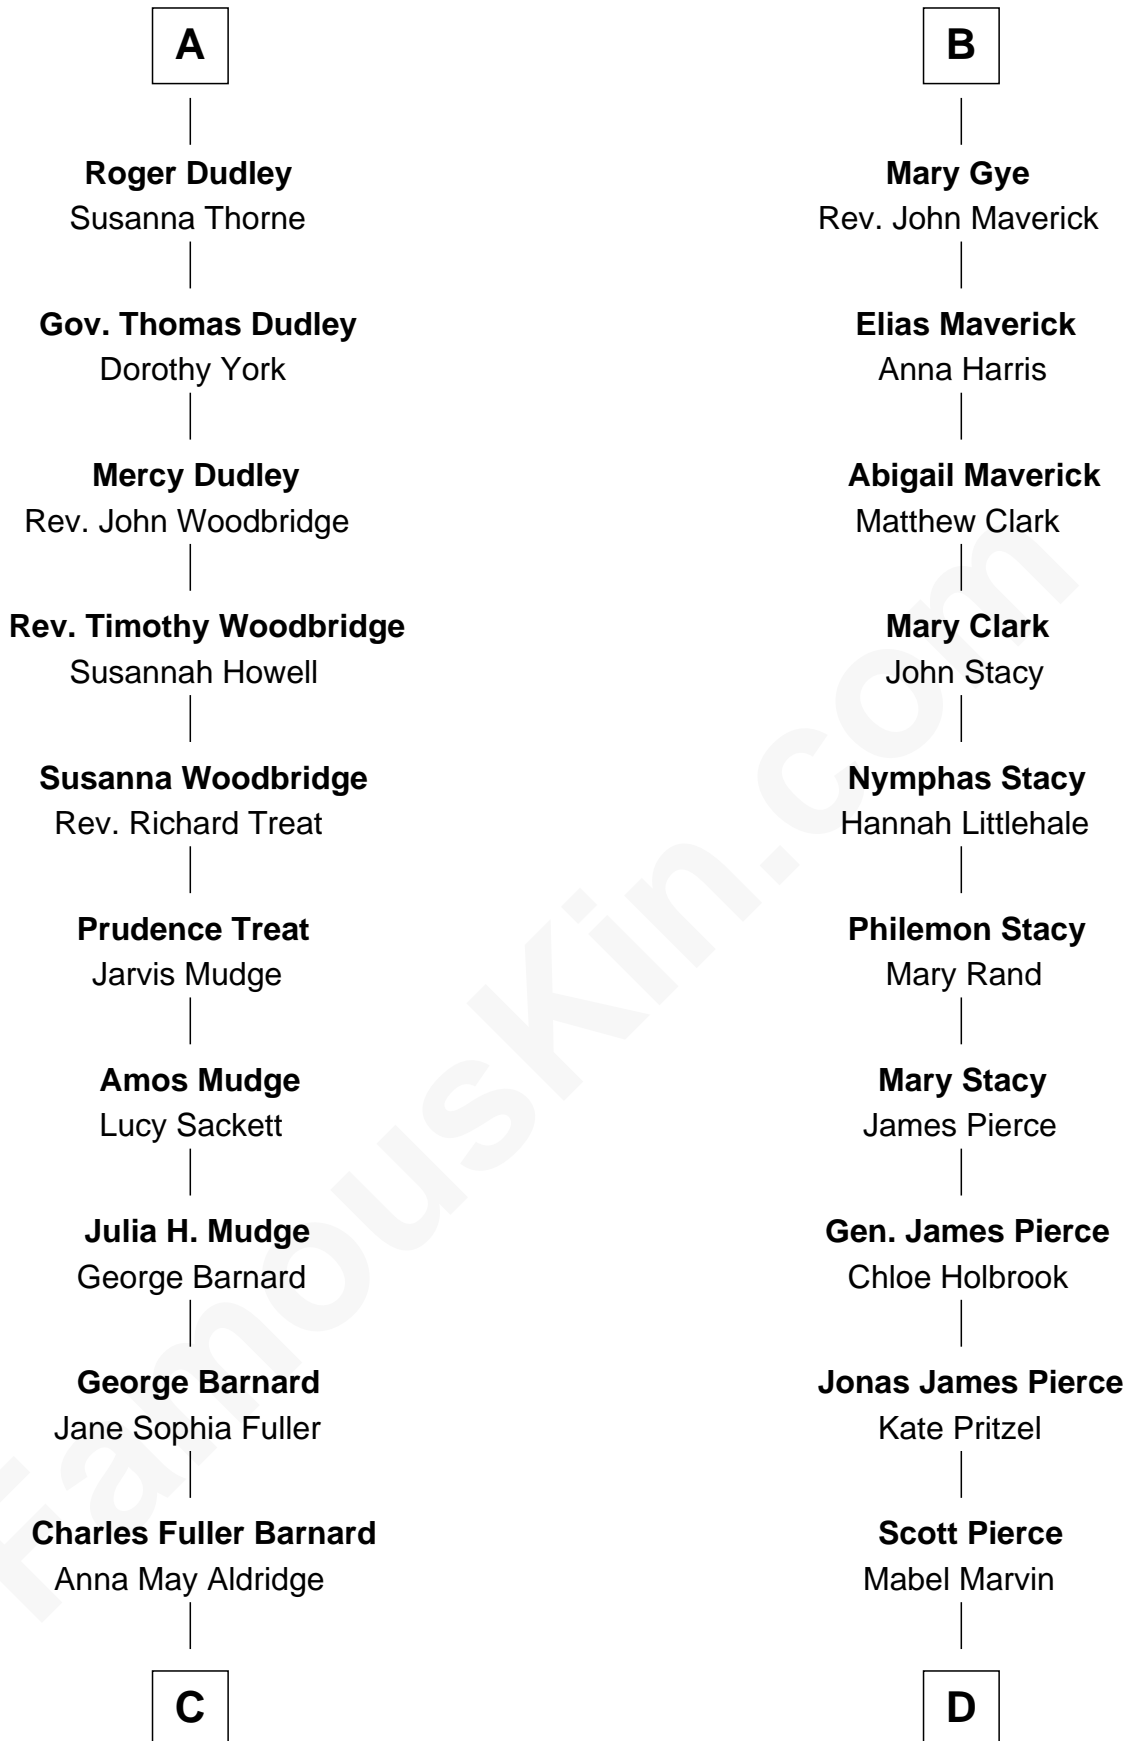

FamousKin.com Relationship Chart of

Dick Clark

Radio and TV Host

18th cousin of

Barbara (Pierce) Bush

First Lady of President George H.W. Bush

C

Julia Fuller Barnard
Richard Augustus Clark

Dick Clark
Radio and TV Host

D

Marvin Pierce
Pauline Robinson

Barbara (Pierce) Bush
First Lady of George H.W. Bush

FamousKin.com