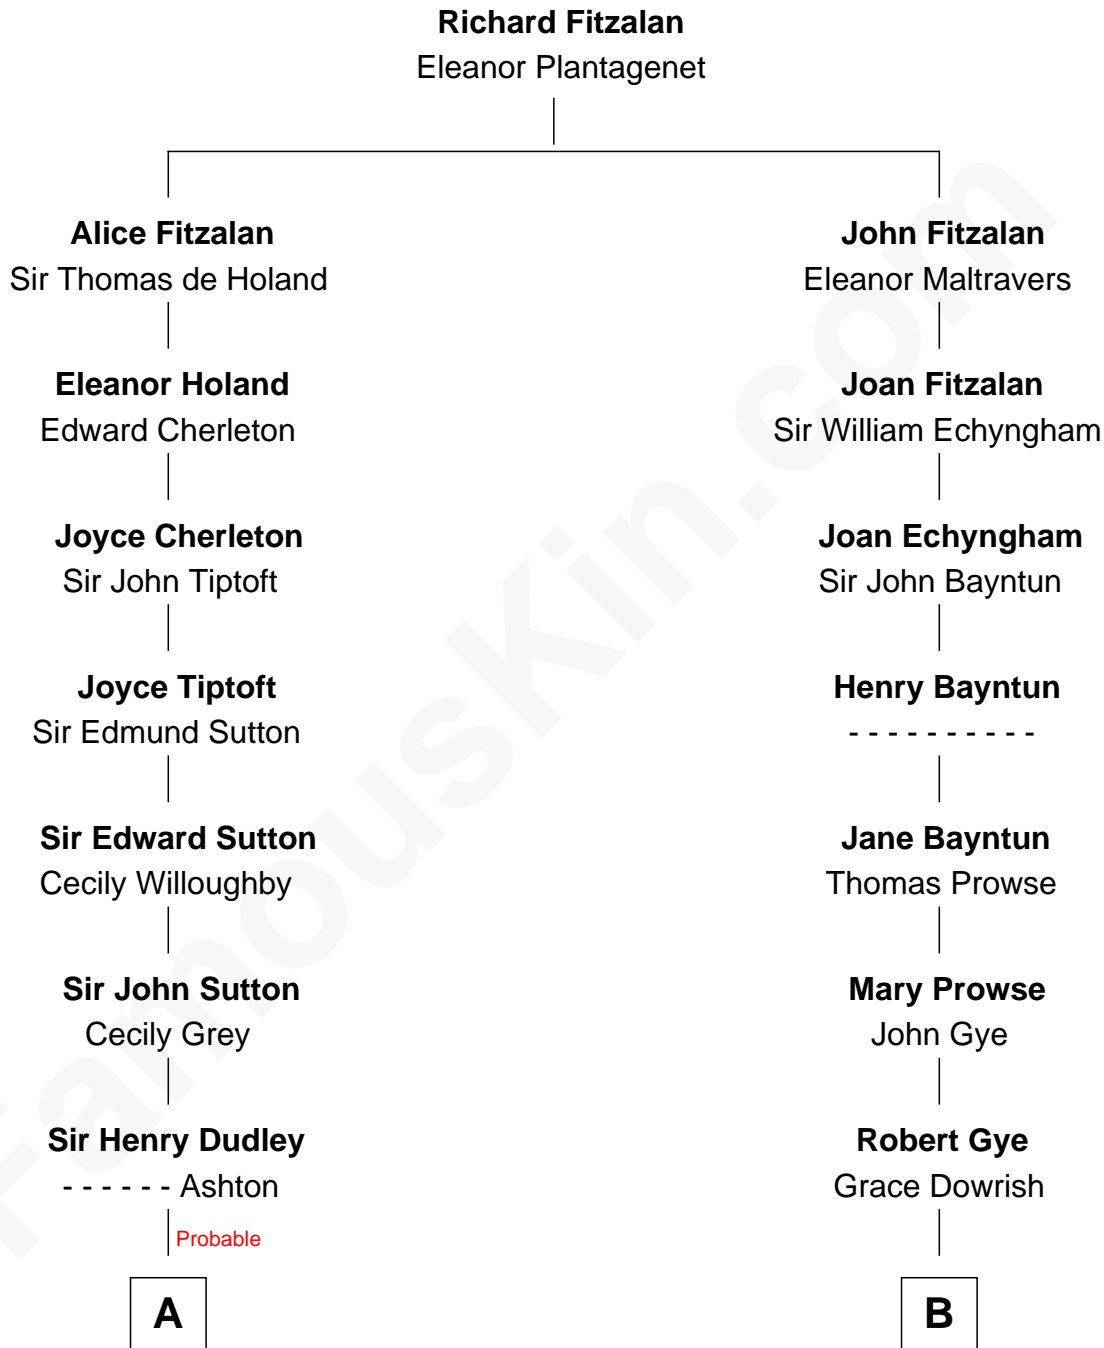

FamousKin.com Relationship Chart of

Dick Clark

Radio and TV Host

18th cousin of

Barbara (Pierce) Bush

First Lady of President George H.W. Bush

C

Julia Fuller Barnard
Richard Augustus Clark

Dick Clark
Radio and TV Host

D

Marvin Pierce
Pauline Robinson

Barbara (Pierce) Bush
First Lady of George H.W. Bush

FamousKin.com