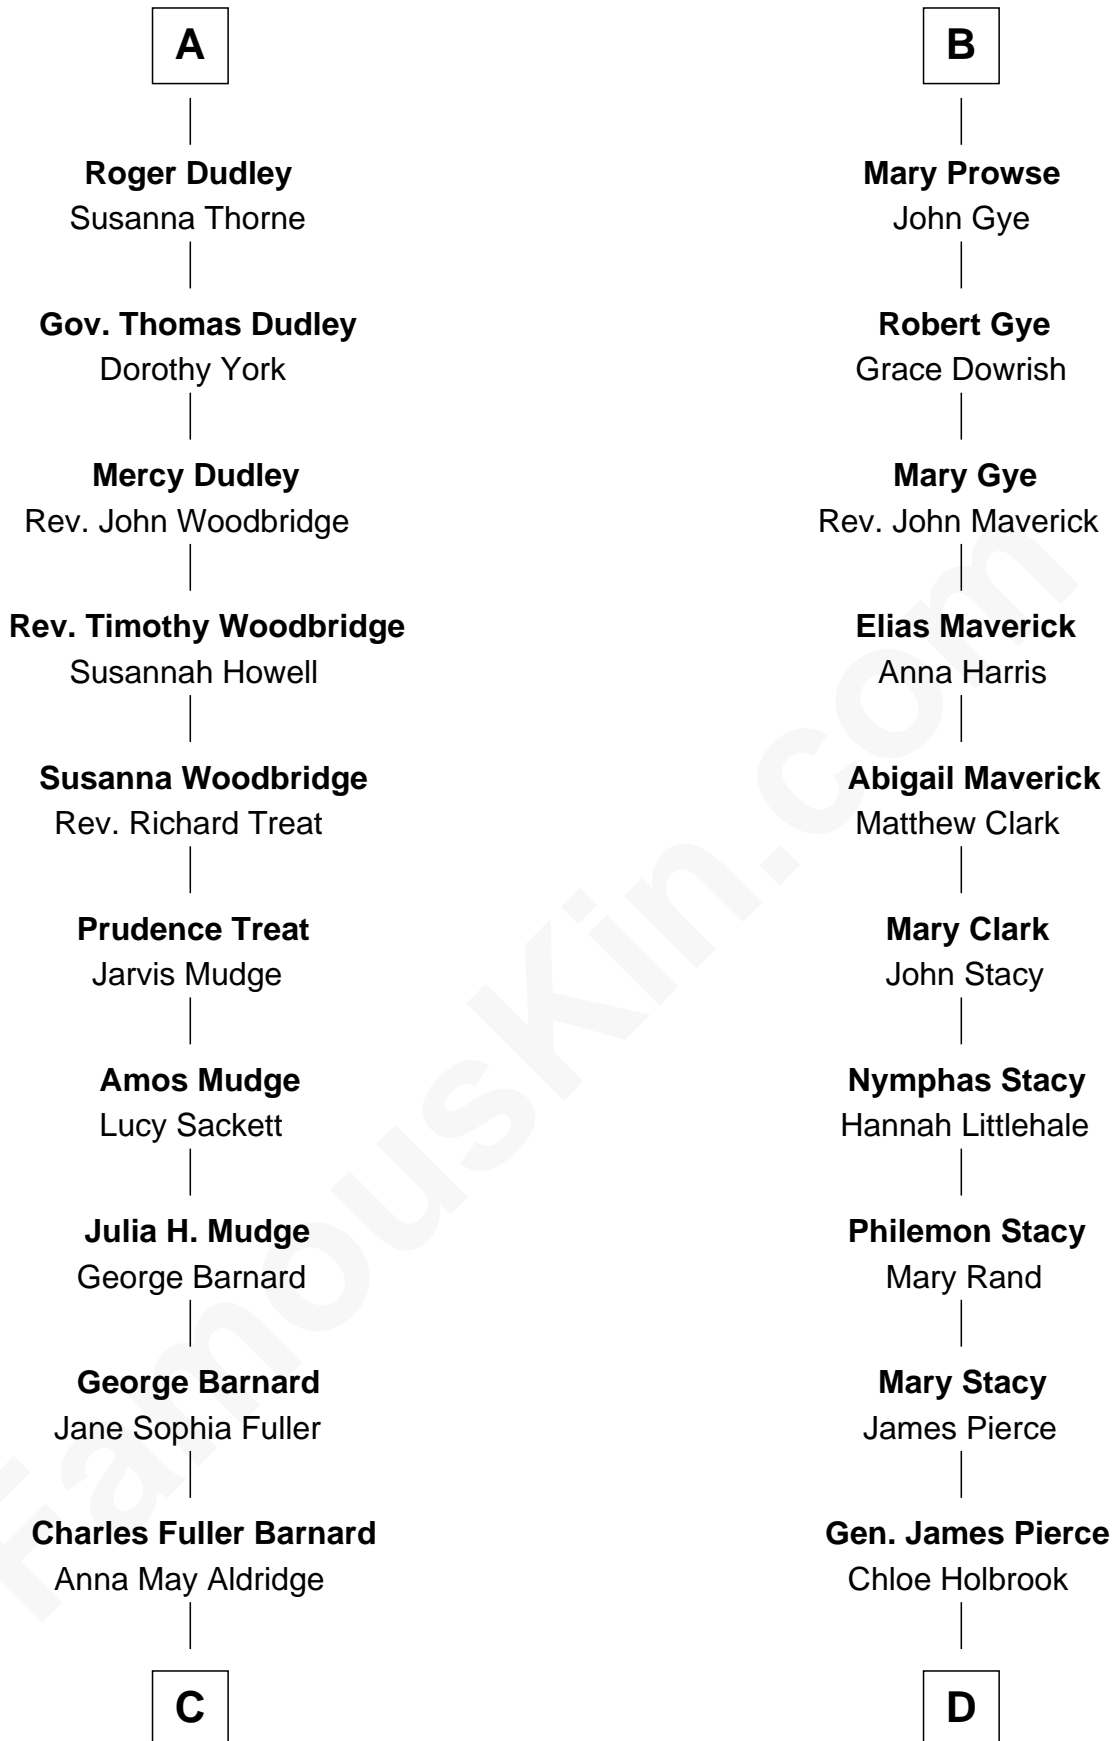

FamousKin.com Relationship Chart of

Dick Clark

Radio and TV Host

18th cousin 2 times removed of

Barbara (Pierce) Bush

First Lady of President George H.W. Bush

Sir Maurice de Berkeley

Eve la Zouche

Milicent de Berkeley

John Maltravers

Sir John Maltravers

Gwenthin -----

Eleanor Maltravers

John Fitzalan

Joan Fitzalan

Sir William Echyngham

Joan Echyngham

Sir John Bayntun

Henry Bayntun

Jane Bayntun

Thomas Prowse

B

C

Julia Fuller Barnard
Richard Augustus Clark

Dick Clark
Radio and TV Host

D

Jonas James Pierce
Kate Pritzel

Scott Pierce
Mabel Marvin

Marvin Pierce
Pauline Robinson

Barbara (Pierce) Bush
First Lady of George H.W. Bush