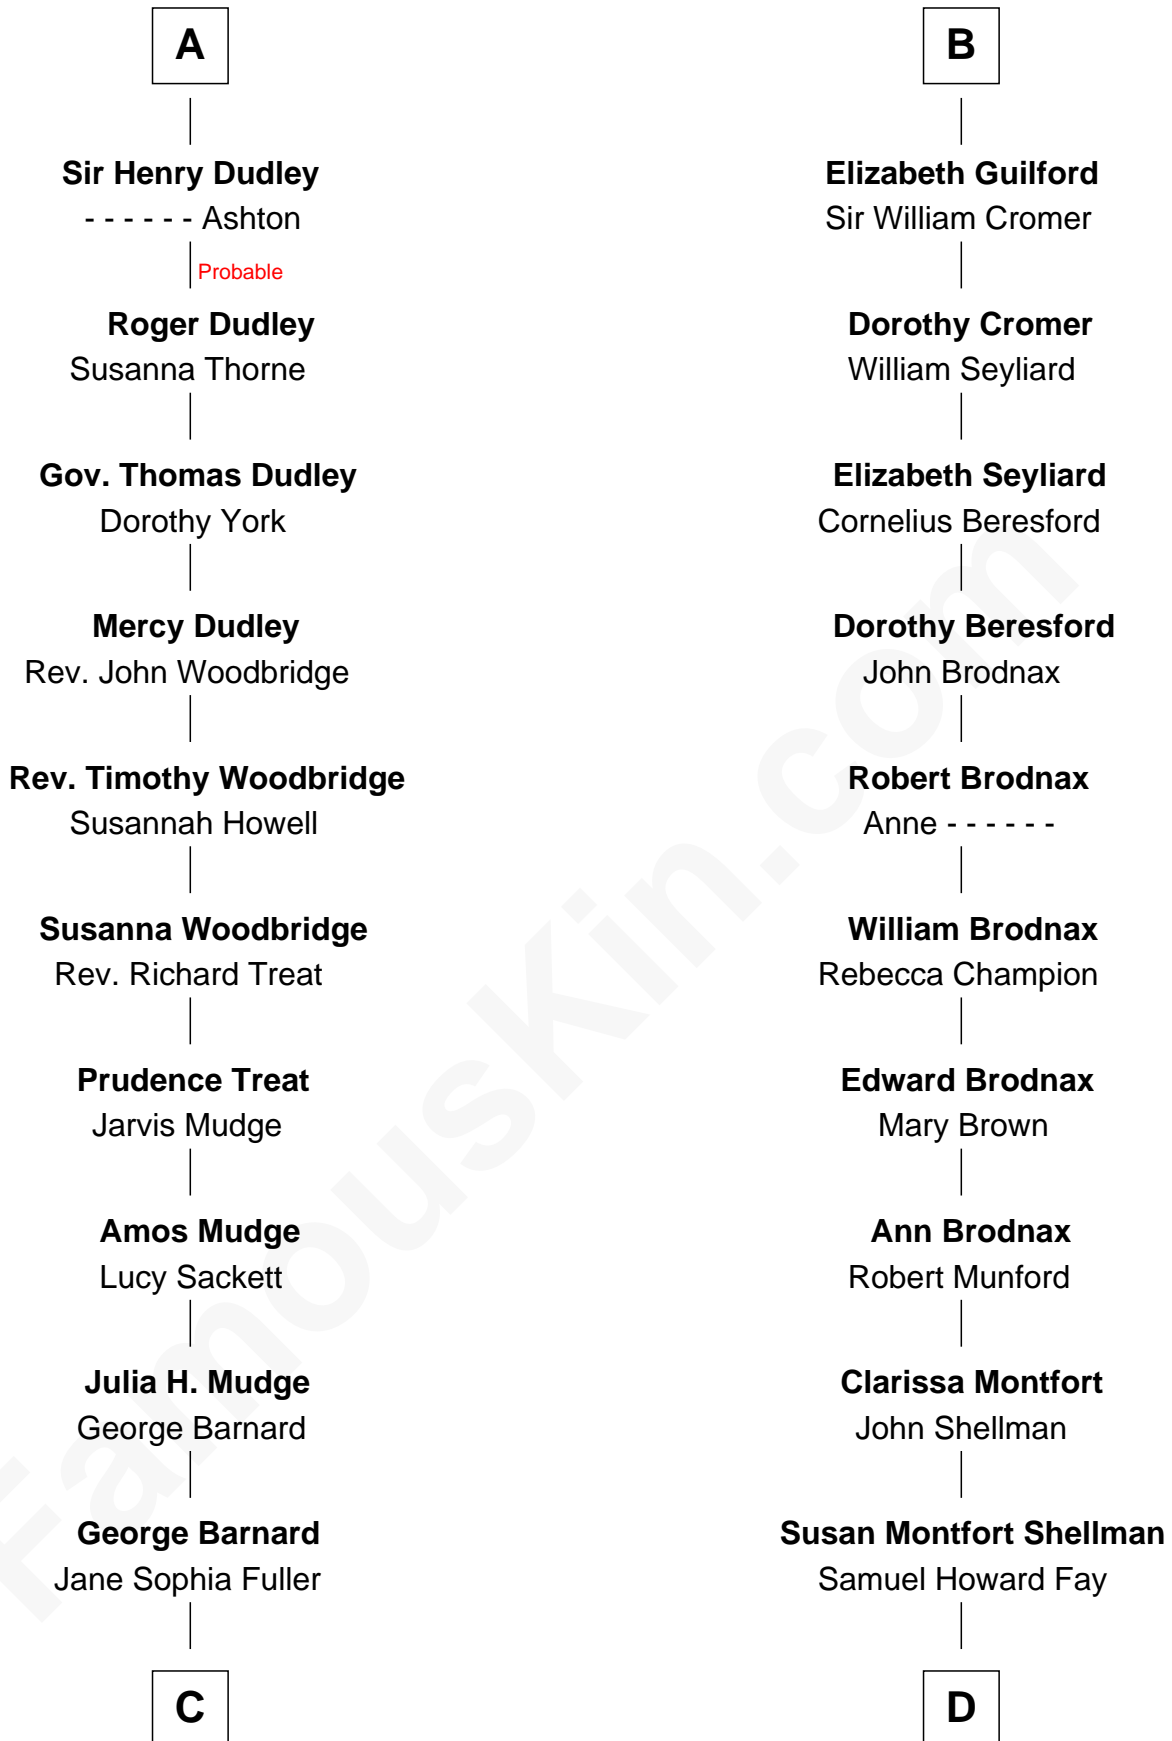

FamousKin.com Relationship Chart of

Dick Clark

Radio and TV Host

19th cousin 2 times removed of

George W. Bush

43rd U.S. President

Sir Robert de Holland

Maude la Zouche

C

Charles Fuller Barnard

Anna May Aldridge

Julia Fuller Barnard

Richard Augustus Clark

Dick Clark

Radio and TV Host

D

Harriet Eleanor Fay

Rev. James Smith Bush

Samuel Prescott Bush

Flora Sheldon

Prescott Sheldon Bush

Dorothy Wear Walker

George Herbert Walker Bush

Barbara Pierce