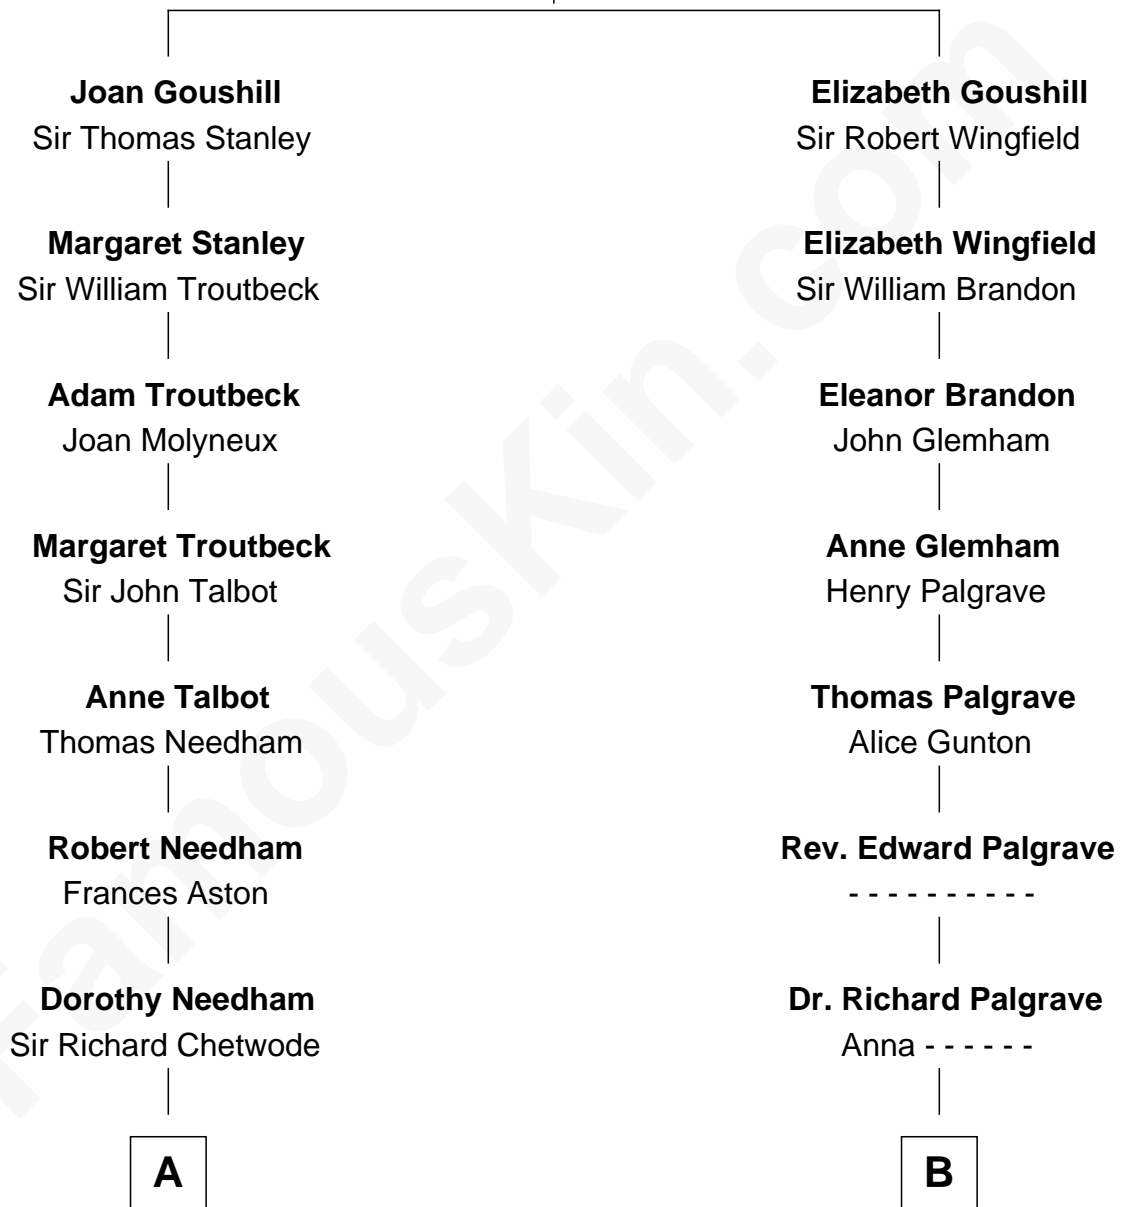

FamousKin.com Relationship Chart of

Dick Clark

Radio and TV Host

17th cousin 2 times removed of

George W. Bush

43rd U.S. President

Sir Robert Goushill

Elizabeth Fitzalan

C

Prescott Sheldon Bush

Dorothy Wear Walker

George Herbert Walker Bush

Barbara Pierce

George W. Bush

43rd U.S. President

FamousKin.com