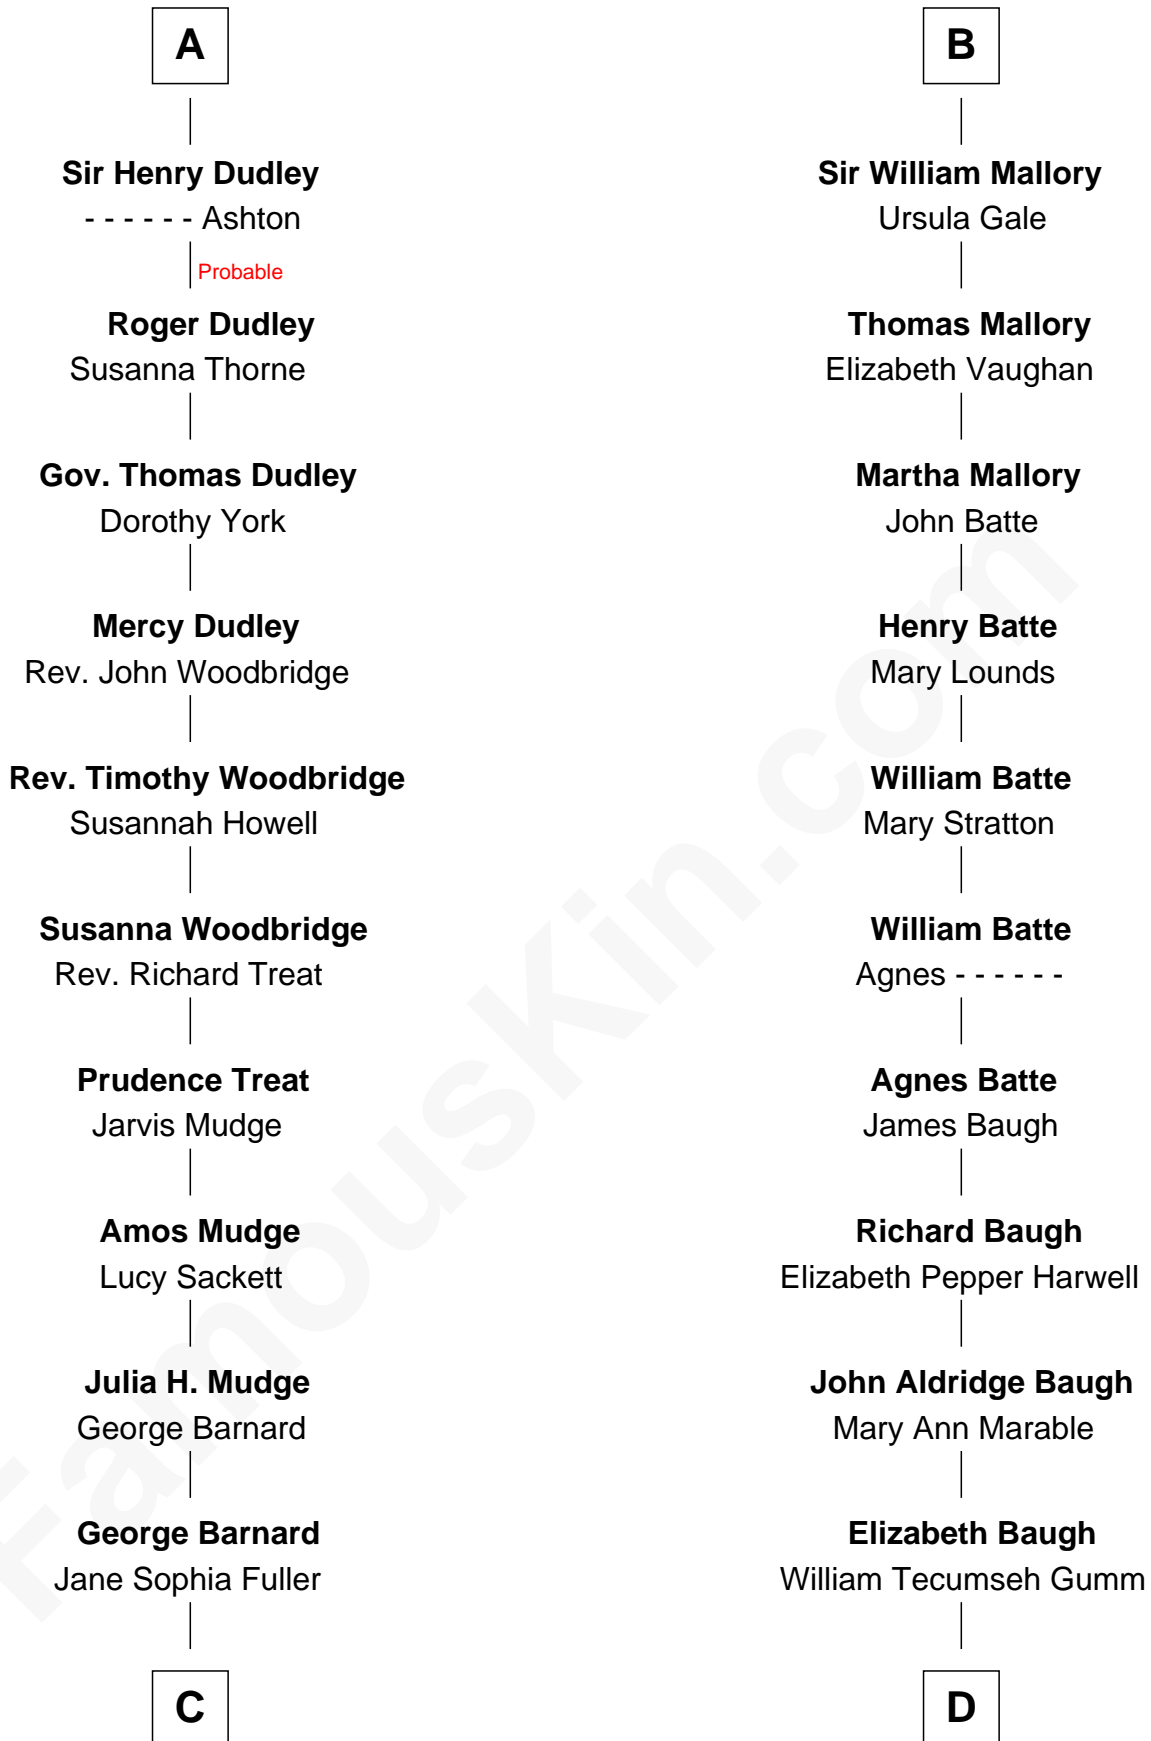

FamousKin.com Relationship Chart of

Dick Clark

Radio and TV Host

19th cousin of

Liza Minnelli

Singer and Actress

Edmund Fitzalan

Alice de Warenne

Richard Fitzalan
Eleanor Plantagenet

Alice Fitzalan
Sir Thomas de Holand

Eleanor Holand
Edward Cherleton

Joyce Cherleton
Sir John Tiptoft

Joyce Tiptoft
Sir Edmund Sutton

Sir Edward Sutton
Cecily Willoughby

Sir John Sutton
Cecily Grey

A

Aline Fitzalan
Sir Roger le Strange

Lucy le Strange
Sir William Willoughby

Margery Willoughby
Sir William FitzHugh

Lora FitzHugh
Sir John Constable

Joan Constable
Sir William Mallory

Sir John Mallory
Margaret Thwaites

Sir William Mallory
Jane Norton

B

C

Charles Fuller Barnard

Anna May Aldridge

Julia Fuller Barnard

Richard Augustus Clark