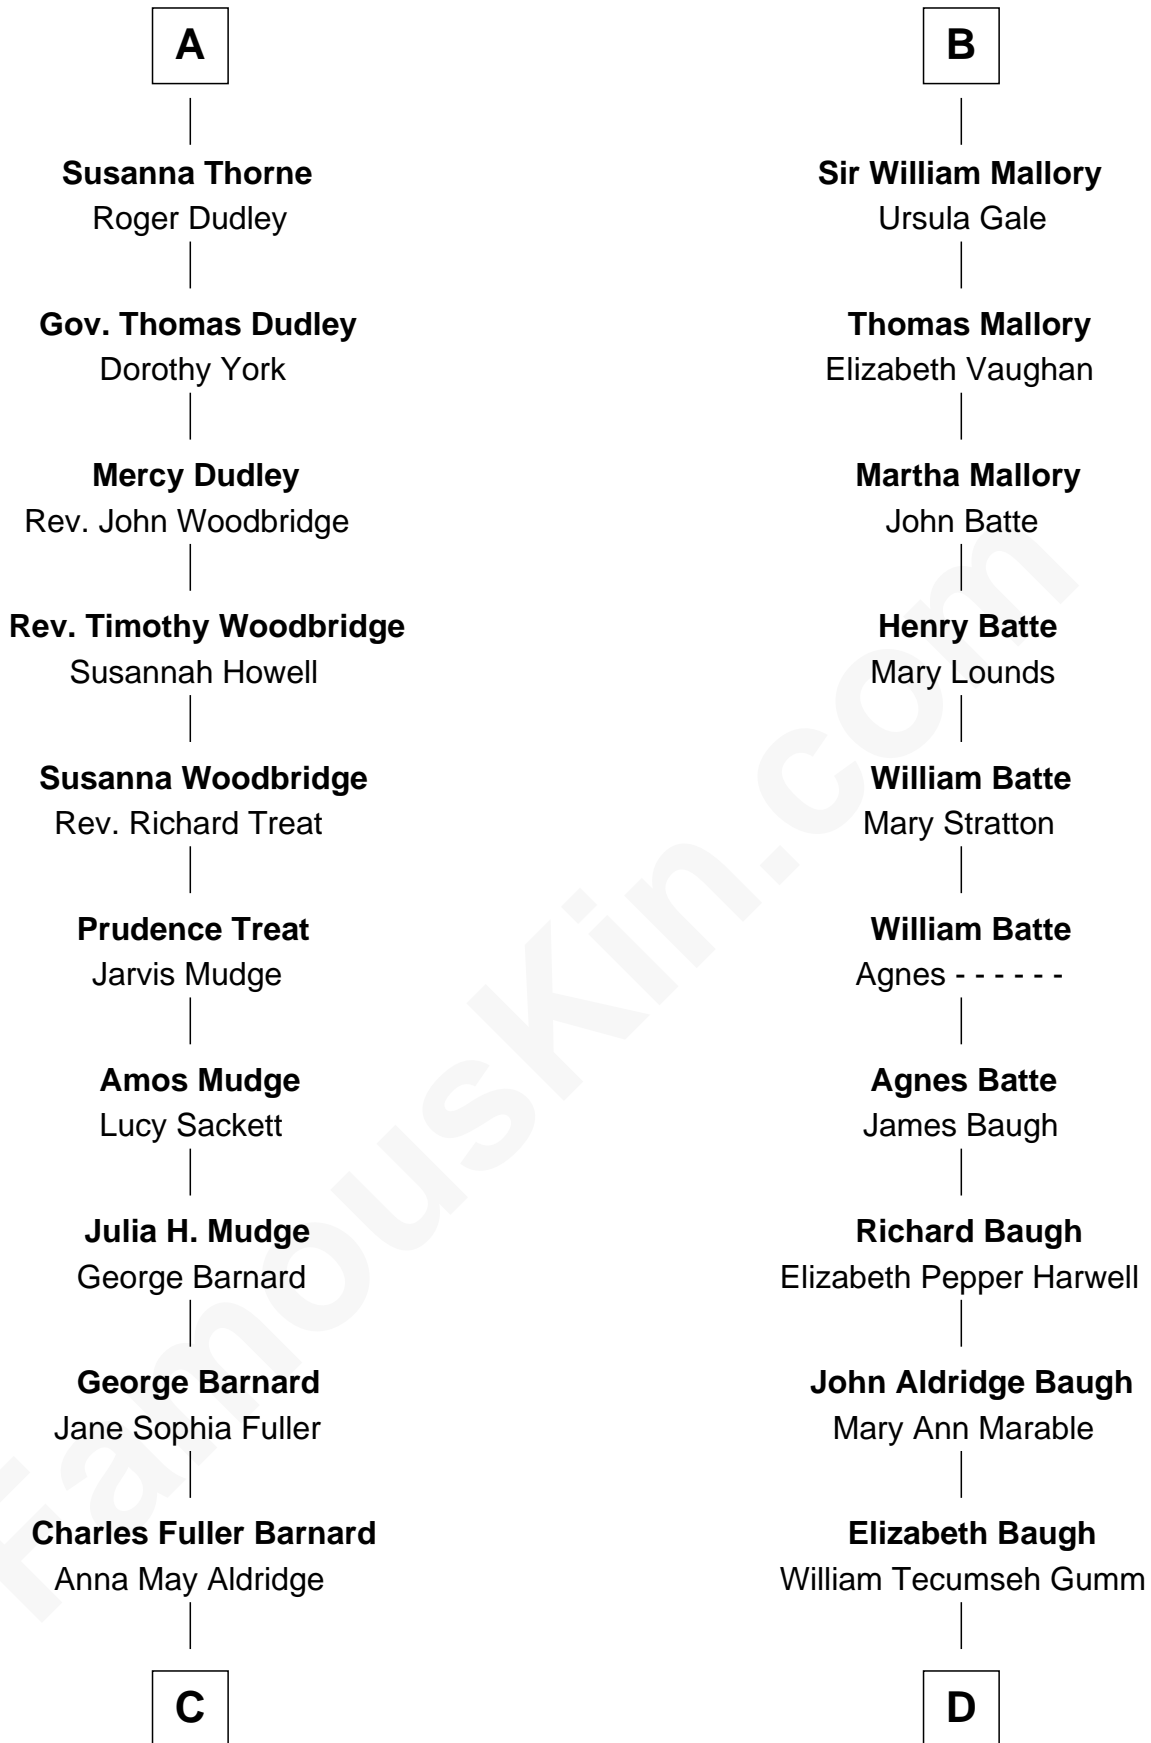

# FamousKin.com Relationship Chart of

**Dick Clark**

*Radio and TV Host*

18th cousin of

**Judy Garland**

*Singer and Movie Actress*

**Sir John Grey**

Avice Marmion

**C**

**Julia Fuller Barnard**  
Richard Augustus Clark

**Dick Clark**  
*Radio and TV Host*

**D**

**Francis Avent Gumm**  
Ethel Marian Milne

**Judy Garland**  
*Singer and Movie Actress*

FamousKin.com