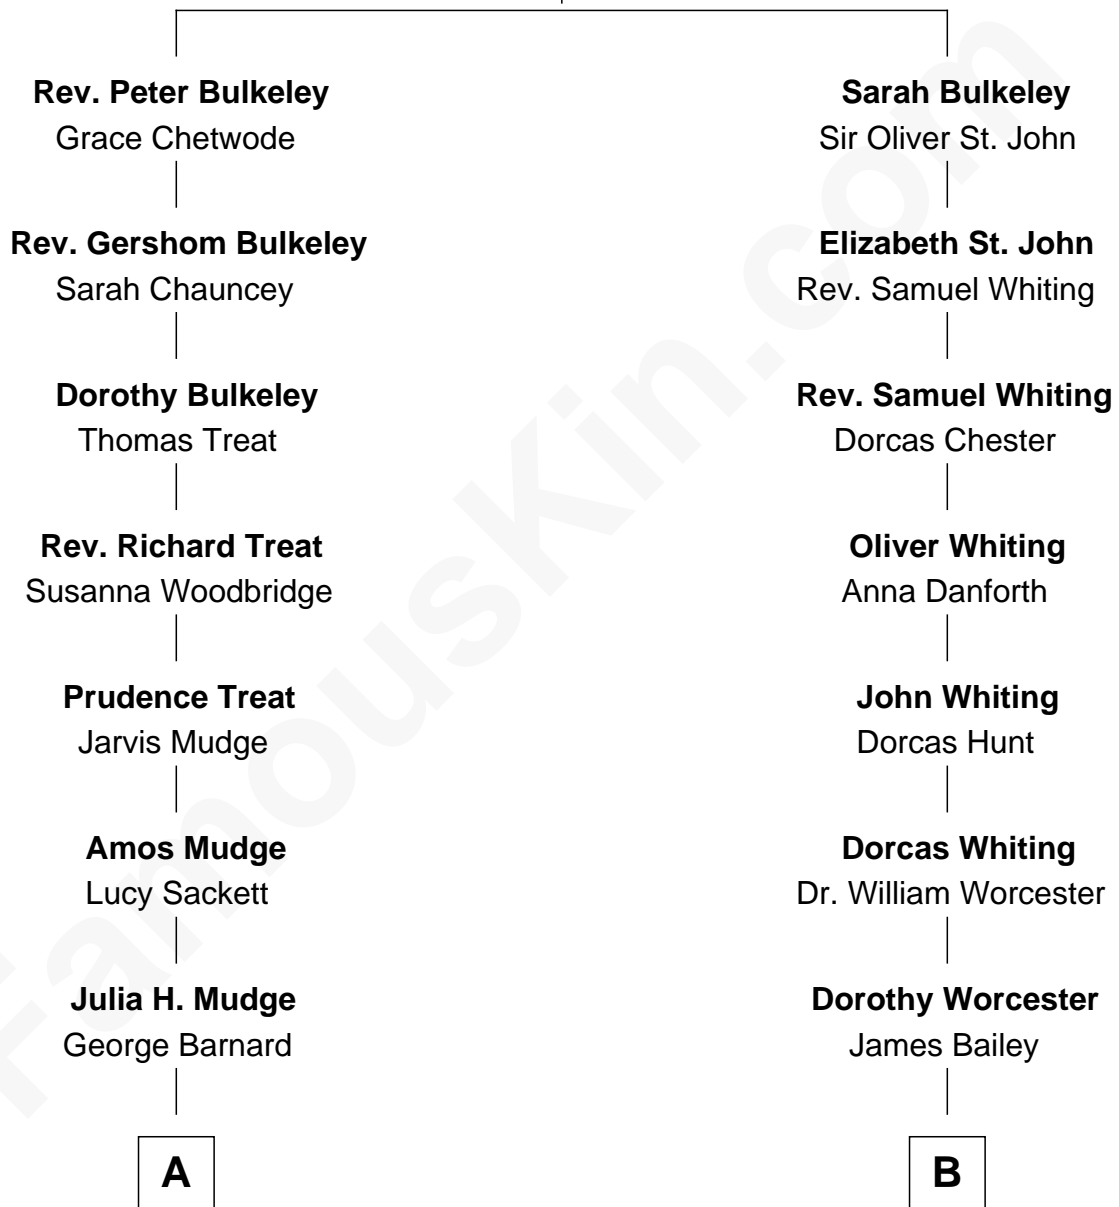

# FamousKin.com Relationship Chart of

**Dick Clark**

*Radio and TV Host*

10th cousin 1 time removed of

**Bette Davis**

*Movie Actress*

**Rev. Edward Bulkeley**

Olive Irby

**A**

**George Barnard**  
Jane Sophia Fuller

**Charles Fuller Barnard**  
Anna May Aldridge

**Julia Fuller Barnard**  
Richard Augustus Clark

**Dick Clark**  
*Radio and TV Host*

**B**

**Benjamin W. Bailey**  
Latta Hopkins

**Harriet Jane Bailey**  
Charles Otis Thompson

**Harriet Eugenia Thompson**  
William Aaron Favor

**Ruth Augusta Favor**  
Harlow Morrell Davis

**Bette Davis**  
*Movie Actress*