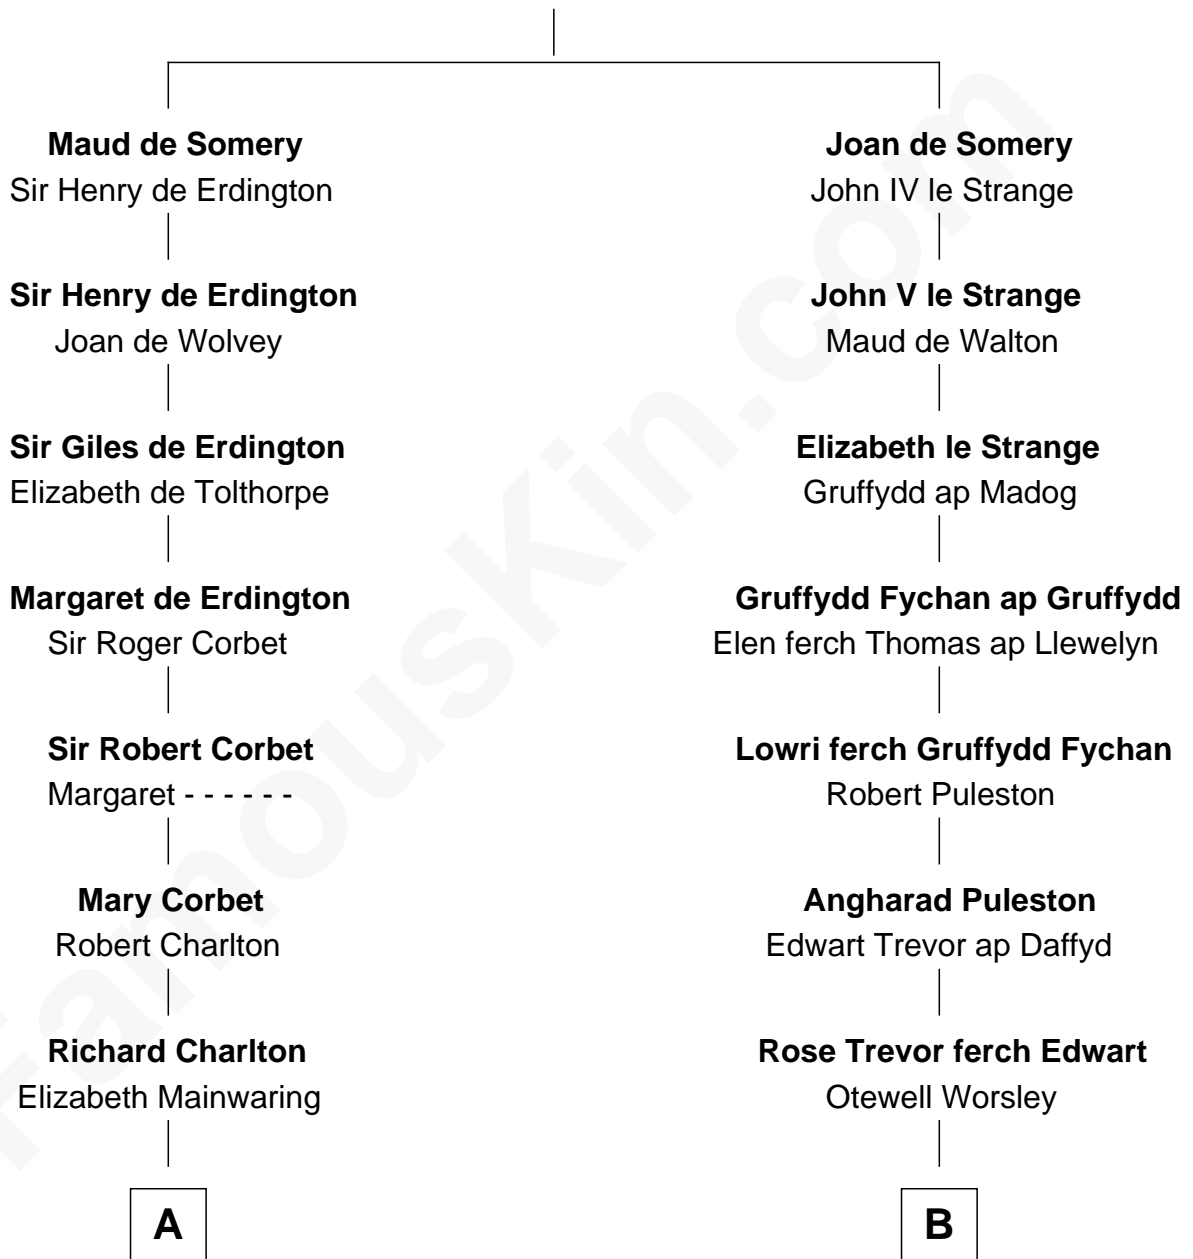

FamousKin.com Relationship Chart of

Dick Clark

Radio and TV Host

18th cousin 2 times removed of

Eliphalet Remington

Founder of Remington Arms Company

Sir Roger de Somery

Nichole d'Aubenev

C

George Barnard
Jane Sophia Fuller

Charles Fuller Barnard
Anna May Aldridge

Julia Fuller Barnard
Richard Augustus Clark

Dick Clark
Radio and TV Host

D

Elizabeth Kilbourn
Eliphalet Remington

Eliphalet Remington
Founder of Remington Arms Company