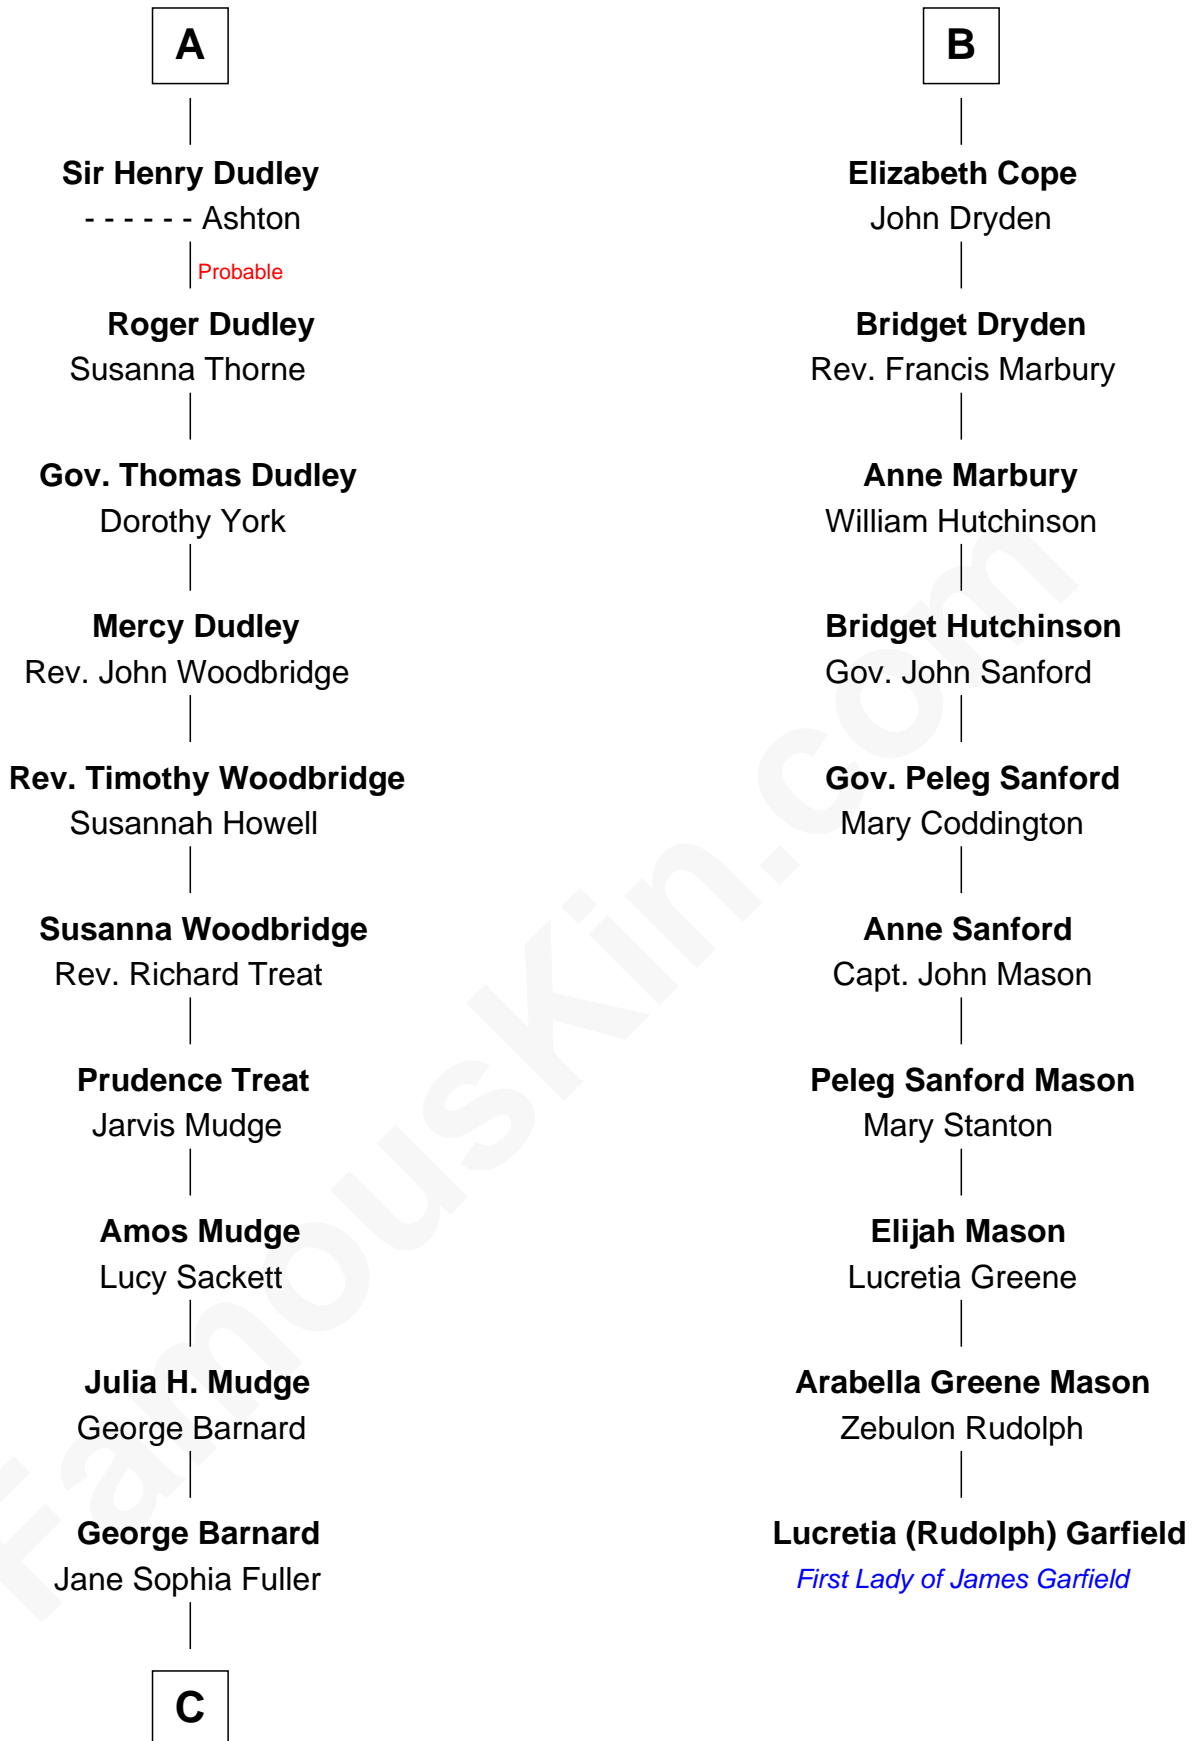

# FamousKin.com Relationship Chart of

**Dick Clark**

*Radio and TV Host*

16th cousin 3 times removed of

**Lucretia (Rudolph) Garfield**

*First Lady of President James Garfield*

**C**

—  
**Charles Fuller Barnard**

Anna May Aldridge

—  
**Julia Fuller Barnard**

Richard Augustus Clark

—  
**Dick Clark**

*Radio and TV Host*

FamousKin.com