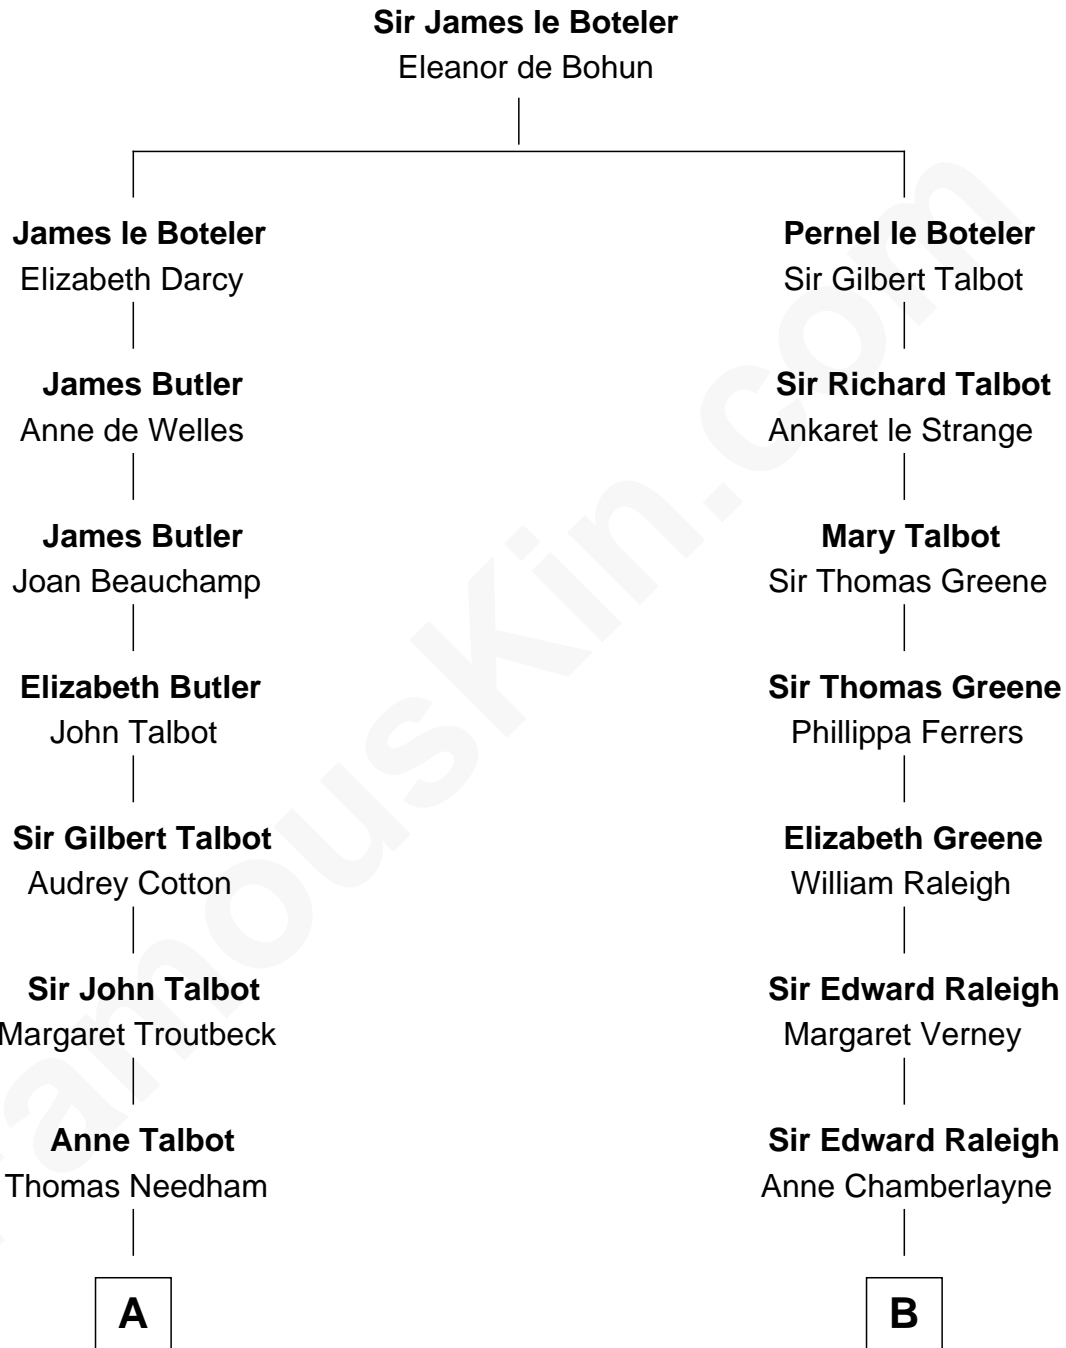

# FamousKin.com Relationship Chart of

**Dick Clark**

*Radio and TV Host*

17th cousin 2 times removed of

**Lucretia (Rudolph) Garfield**

*First Lady of President James Garfield*

**C**

—  
**Charles Fuller Barnard**

Anna May Aldridge

—  
**Julia Fuller Barnard**

Richard Augustus Clark

—  
**Dick Clark**

*Radio and TV Host*

FamousKin.com