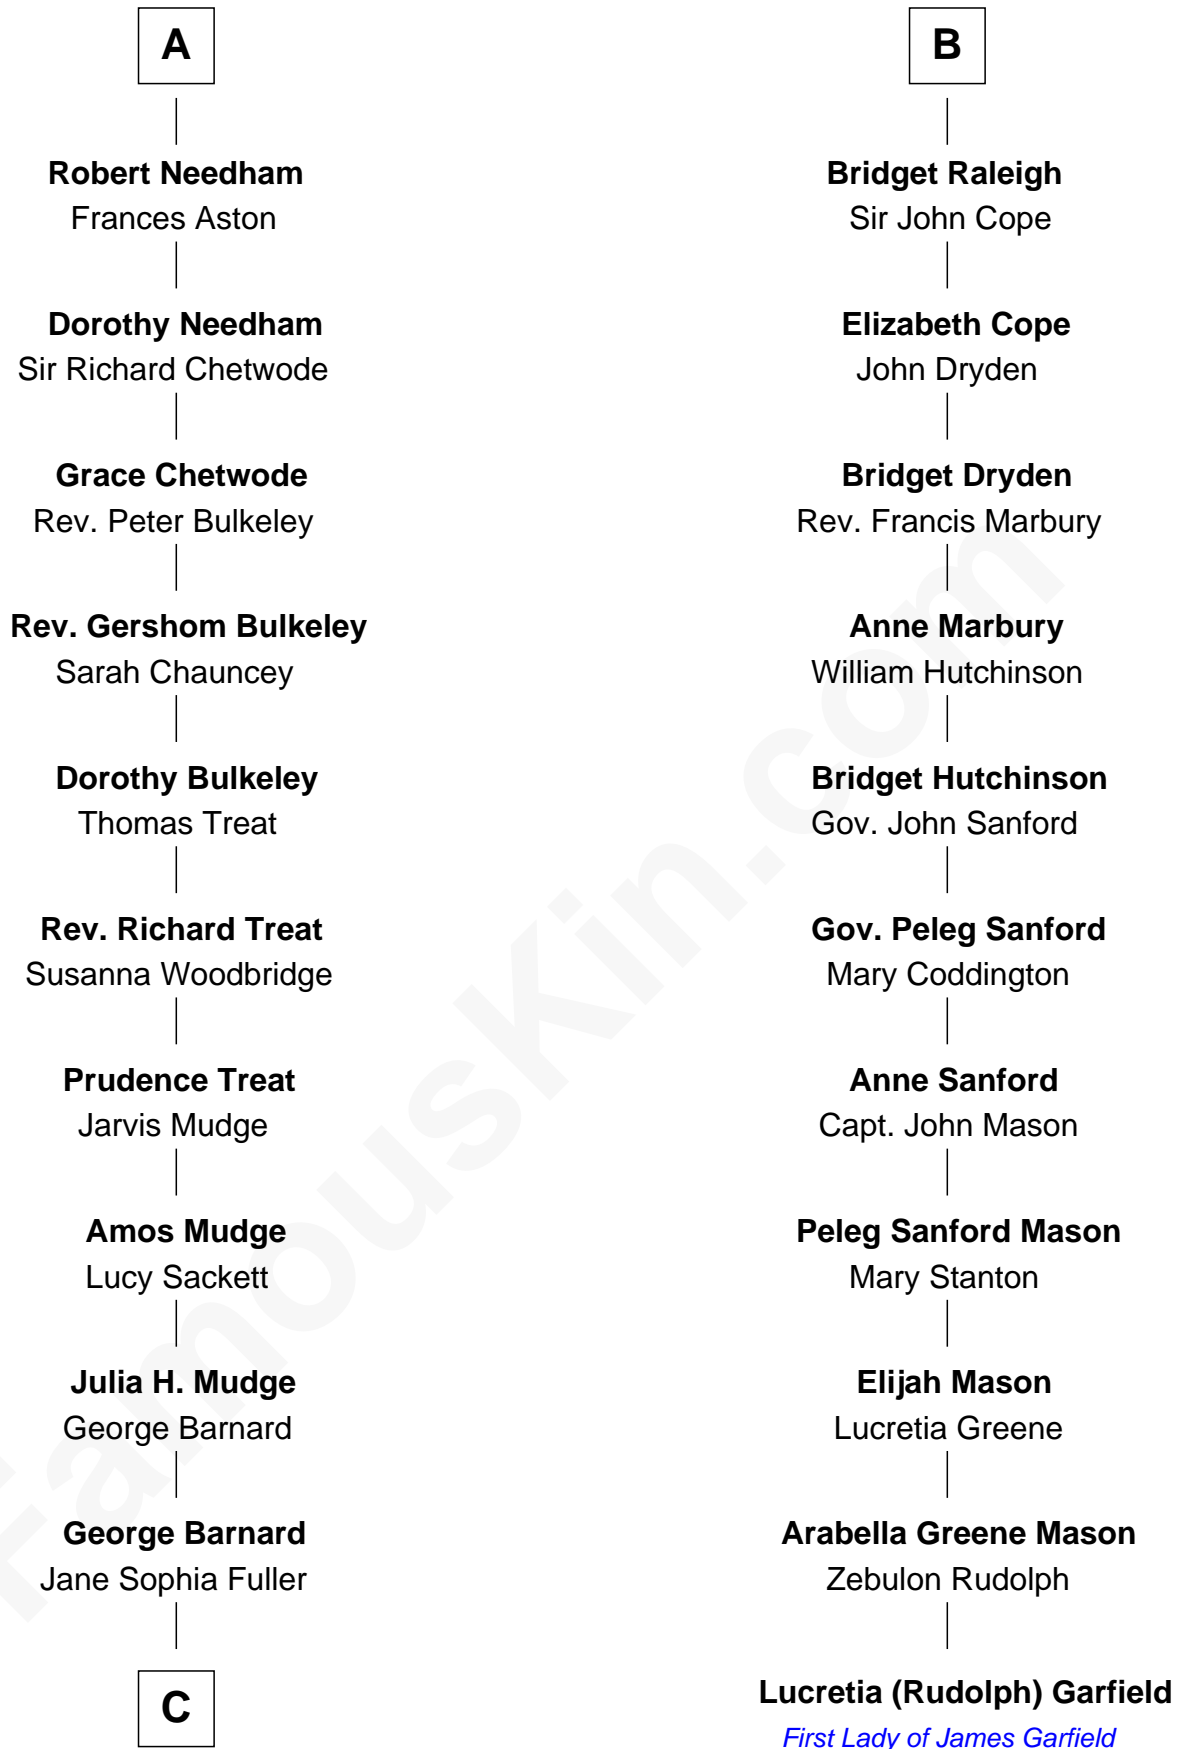

# FamousKin.com Relationship Chart of

**Dick Clark**

*Radio and TV Host*

17th cousin 2 times removed of

**Lucretia (Rudolph) Garfield**

*First Lady of President James Garfield*

**C**

—  
**Charles Fuller Barnard**

Anna May Aldridge

—  
**Julia Fuller Barnard**

Richard Augustus Clark

—  
**Dick Clark**

*Radio and TV Host*

FamousKin.com