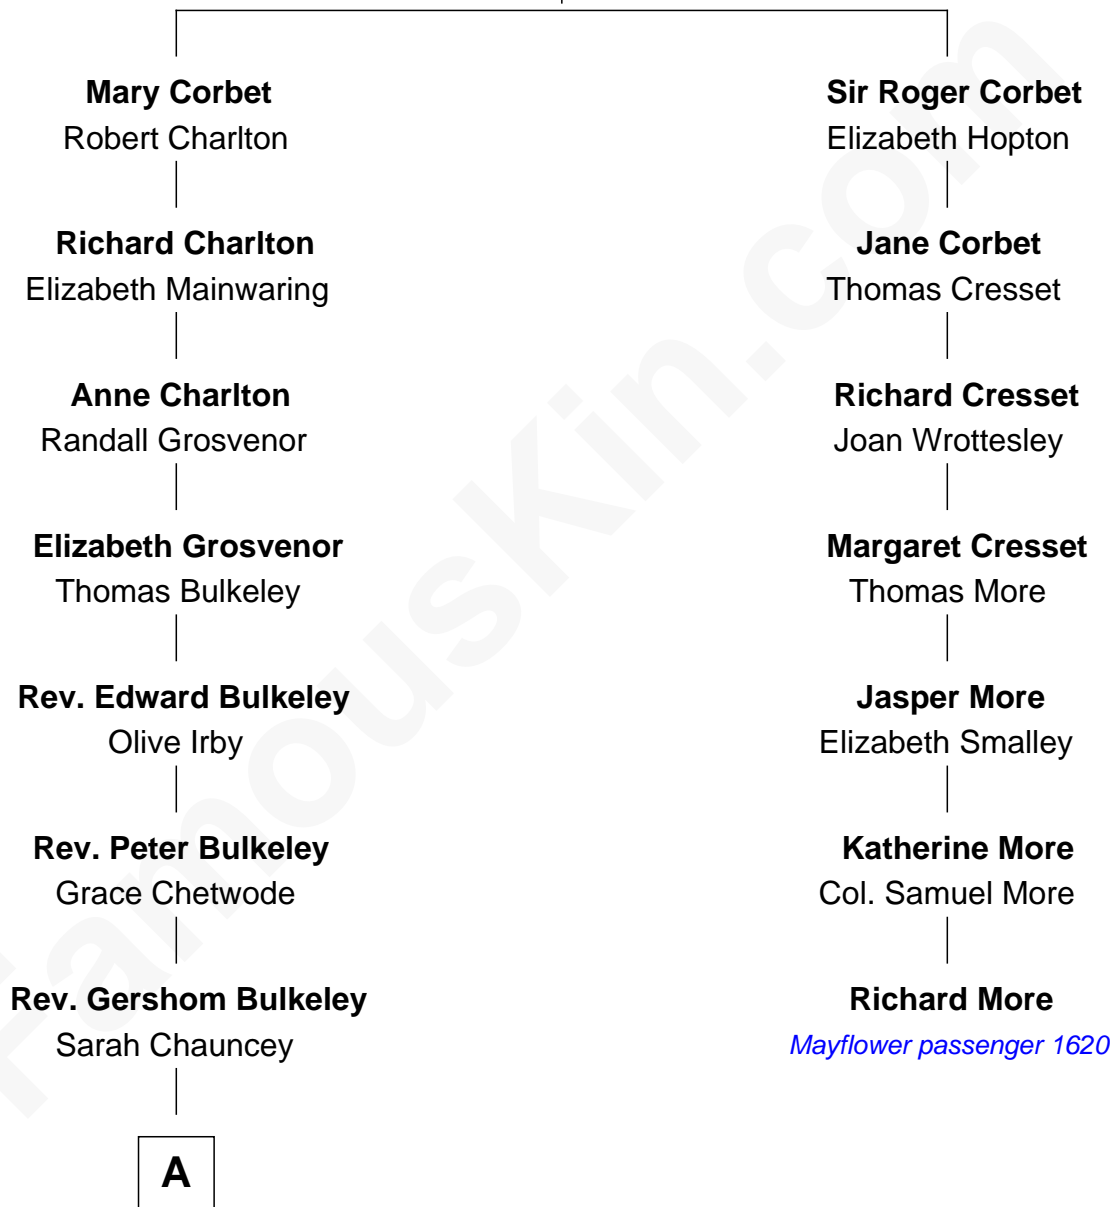

FamousKin.com Relationship Chart of

Dick Clark

Radio and TV Host

6th cousin 9 times removed of

Richard More

(c1614 - c1696) Mayflower passenger 1620

Sir Robert Corbet

Margaret - - - - -