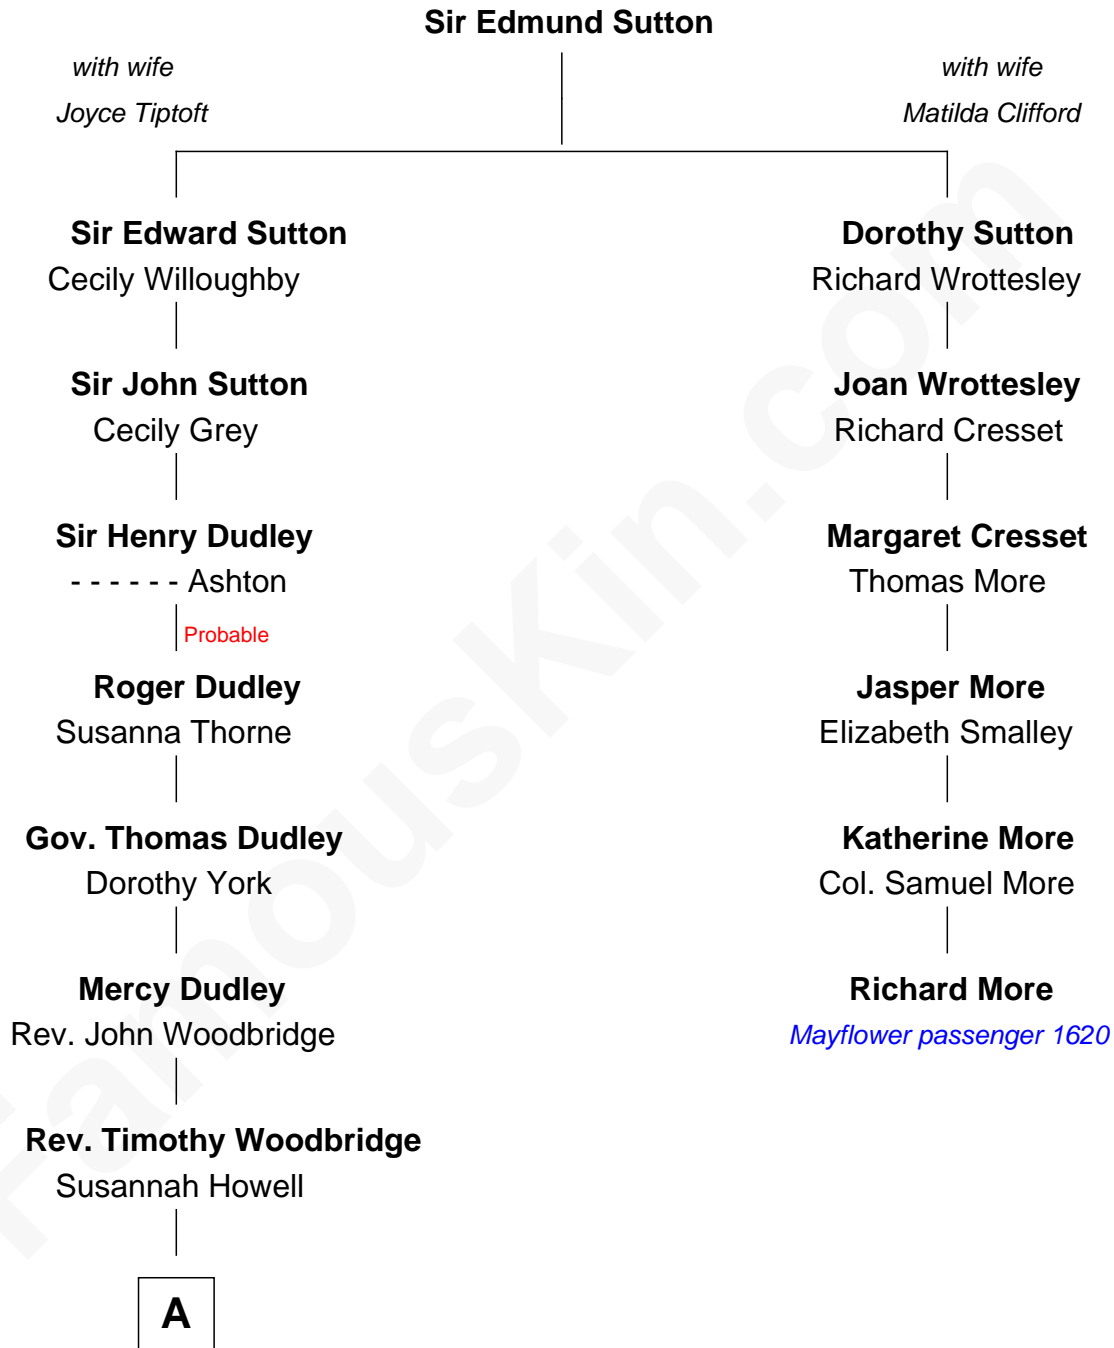

FamousKin.com Relationship Chart of

Dick Clark

Radio and TV Host

5th cousin 9 times removed of

Richard More

(c1614 - c1696) Mayflower passenger 1620

MAYFLOWER

Dick Clark photo by [Alan Light](#) (CC BY 2.0)